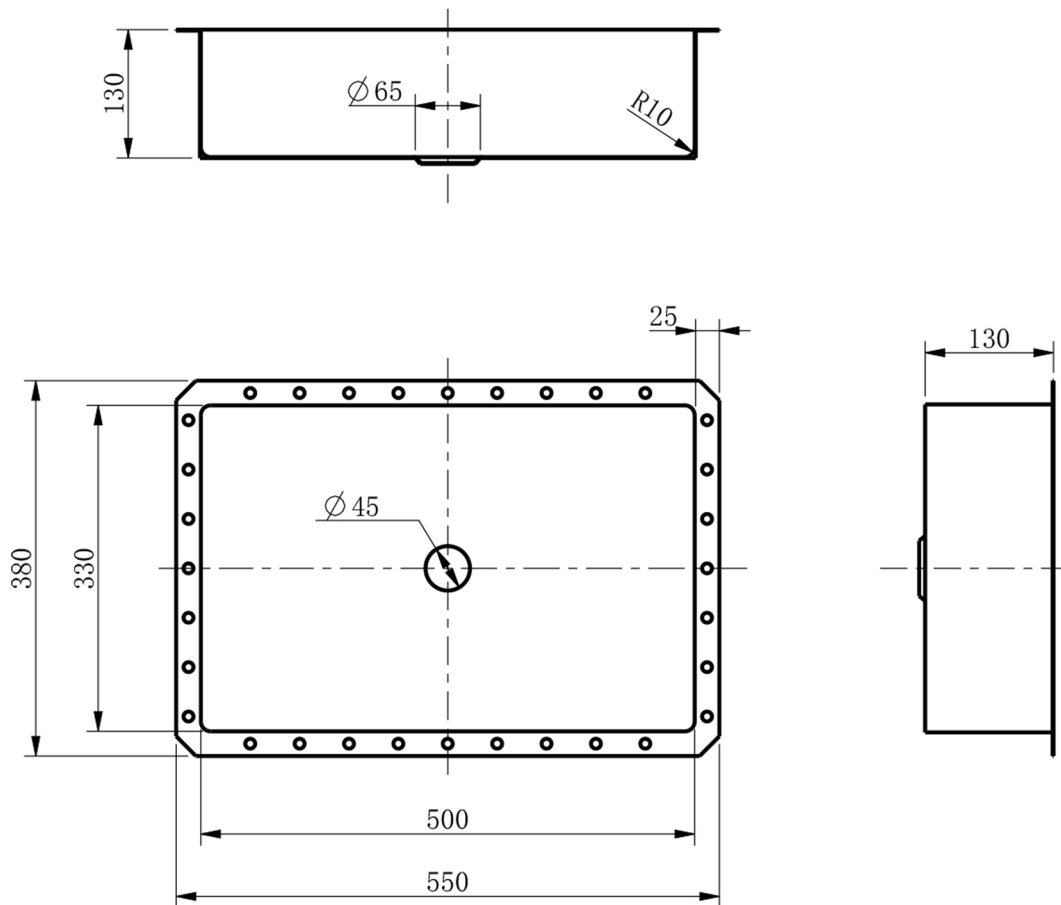

8802

Category: Bathroom Sink

Material: Stainless Steel

Dimensions:

19.6"(L) x 12.9"(W) x 5.1"(H)

Hole Size: Ø45

Overflow: No

Colors:

Technical Data

*Numbers are in millimeters