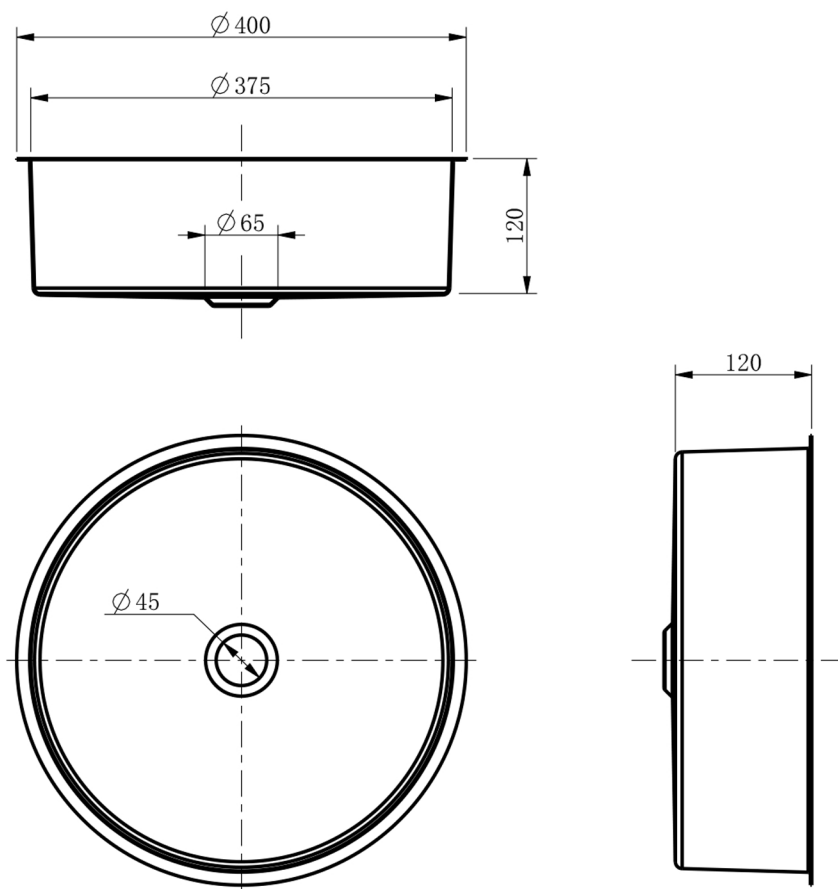

8804

Category: Bathroom Sink

Material: Stainless Steel

Dimensions:

14.7"(L) x 14.7"(W) x 4.7"(H)

Hole Size: Ø45

Overflow: No

Colors:

Technical Data

*Numbers are in millimeters