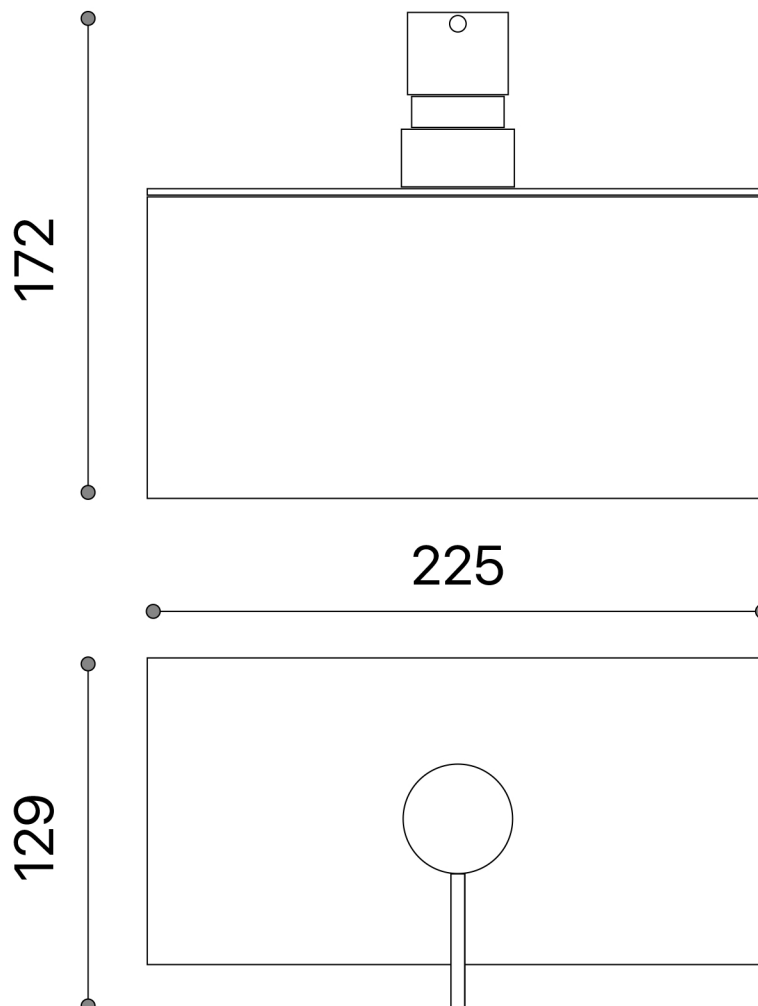

ICE LUX

Model: Ice Lux

Category: Accessories

Material: Crystal

Dimensions:

8.8" (L) x 5" (W) x 6.7" (H)

Description: Luxury crystal soap dispenser in clear/chrome finish.

*Numbers are in millimeters