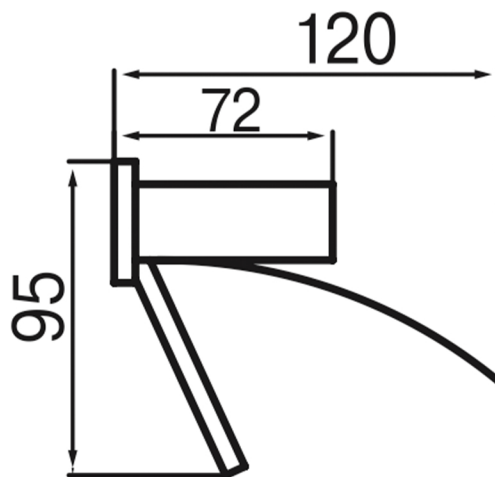

IKON

Model: Ikon

Category: Accessories

Material: Brass

Dimensions: 5.1" (L) x 3.7" (W) x 4.7" (H)

Description: Luxury roll holder with cover in polished chrome finish.

*Numbers are in millimeters