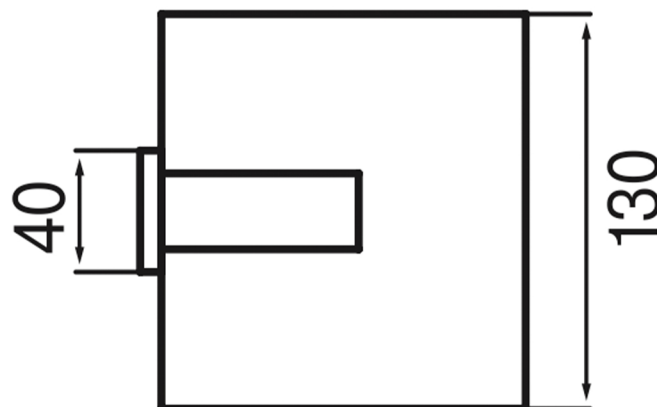

IKON

Model: Ikon

Category: Accessories

Material: Brass

Dimensions: 5.1" (L) x 3.7" (W) x 4.7" (H)

Description: Luxury roll holder with cover in polished chrome finish.

*Numbers are in millimeters