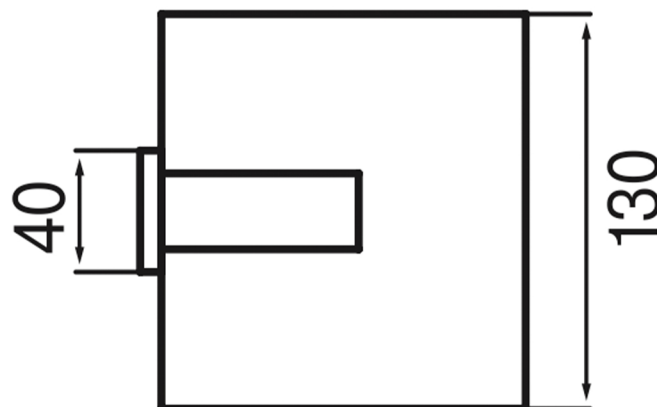

IKON

Model: Ikon

Category: Accessories

Material: Brass

Dimensions: 5.1" (L) x 3.7" (W) x 4.7" (H)

Description: Luxury roll holder with cover in polished gold finish.

*Numbers are in millimeters