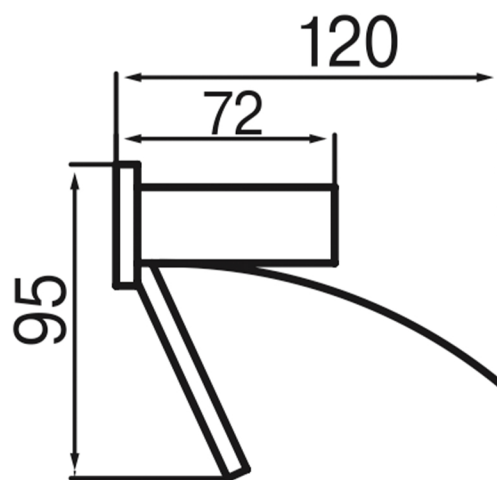

IKON

Model: Ikon

Category: Accessories

Material: Brass

Dimensions: 5.1" (L) x 3.7" (W) x 4.7" (H)

Description: Luxury roll holder with cover in polished gold finish.

*Numbers are in millimeters