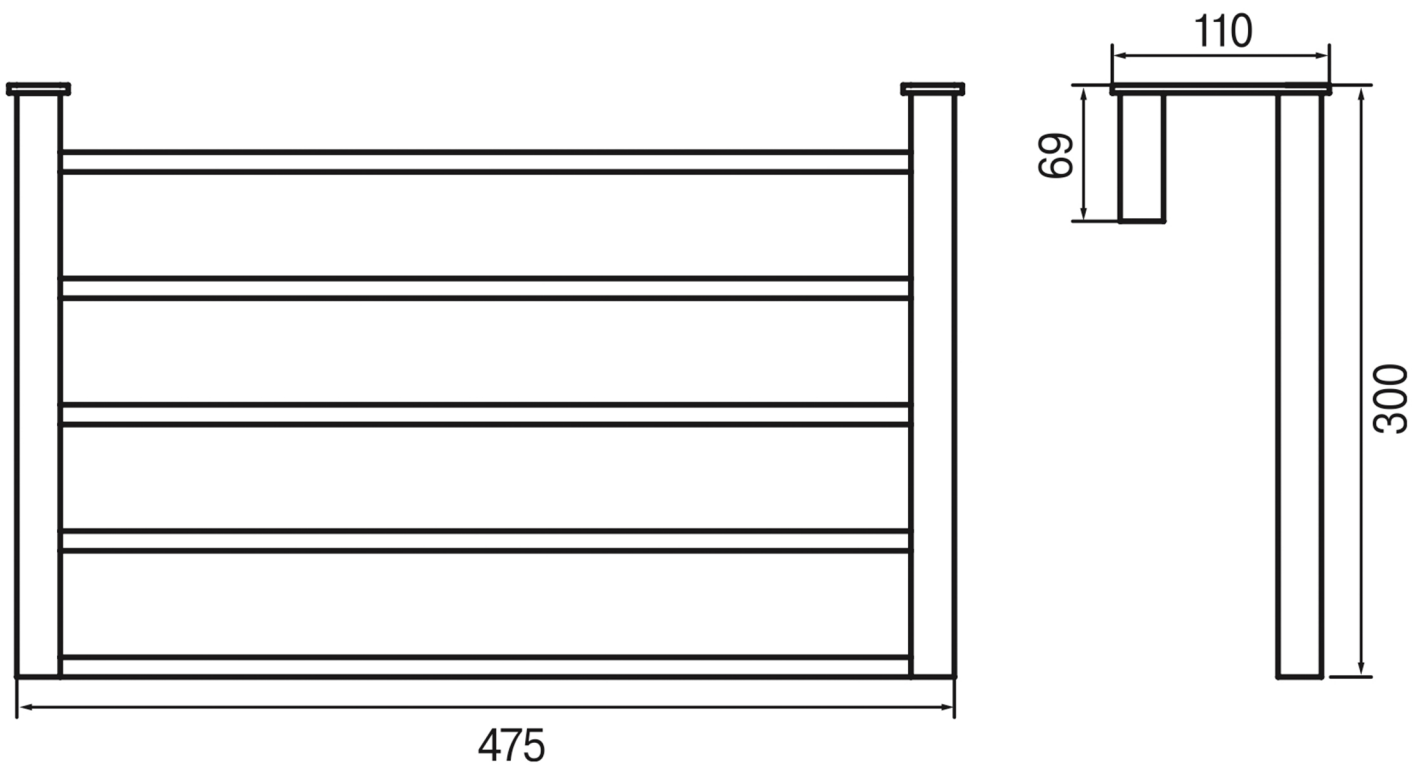

## IKON

Model: Ikon

Category: Accessories

Material: Brass

Dimensions: 18.7" (L) x 7.3" (W) x 11.8" (H)

Description: Luxury towel holder stand in polished gold finish.

\*Numbers are in millimeters