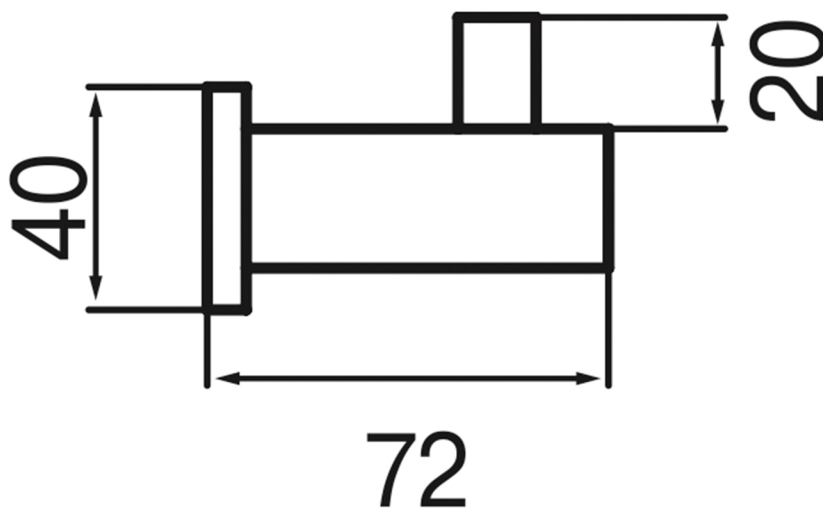

IKON

Model: Ikon

Category: Accessories

Material: Brass

Dimensions: 1.5" (L) x 1.5" (W) x 2.8" (H)

Description: Luxury wall hook in polished chrome finish.

*Numbers are in millimeters