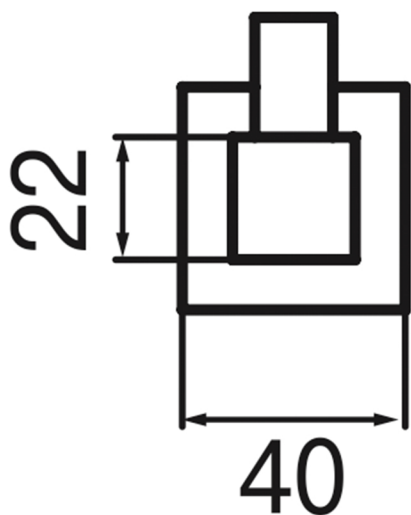

IKON

Model: Ikon

Category: Accessories

Material: Brass

Dimensions: 1.5" (L) x 1.5" (W) x 2.8" (H)

Description: Luxury wall hook in polished chrome finish.

*Numbers are in millimeters