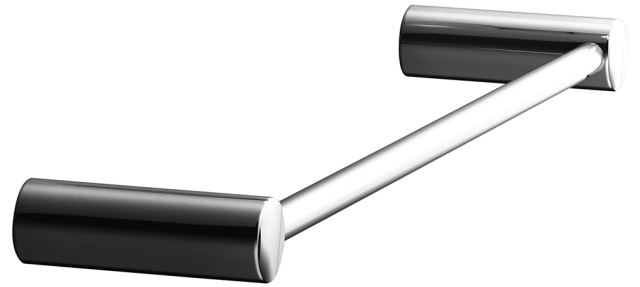

TOWEL BAR - SMALL

Category: Accessories

Material: Brass

Dimensions: 12"(L) x 0.7"(W) x 2.3"(H)

Description: Luxury towel bar small
30 cm.

*Numbers are in millimeters