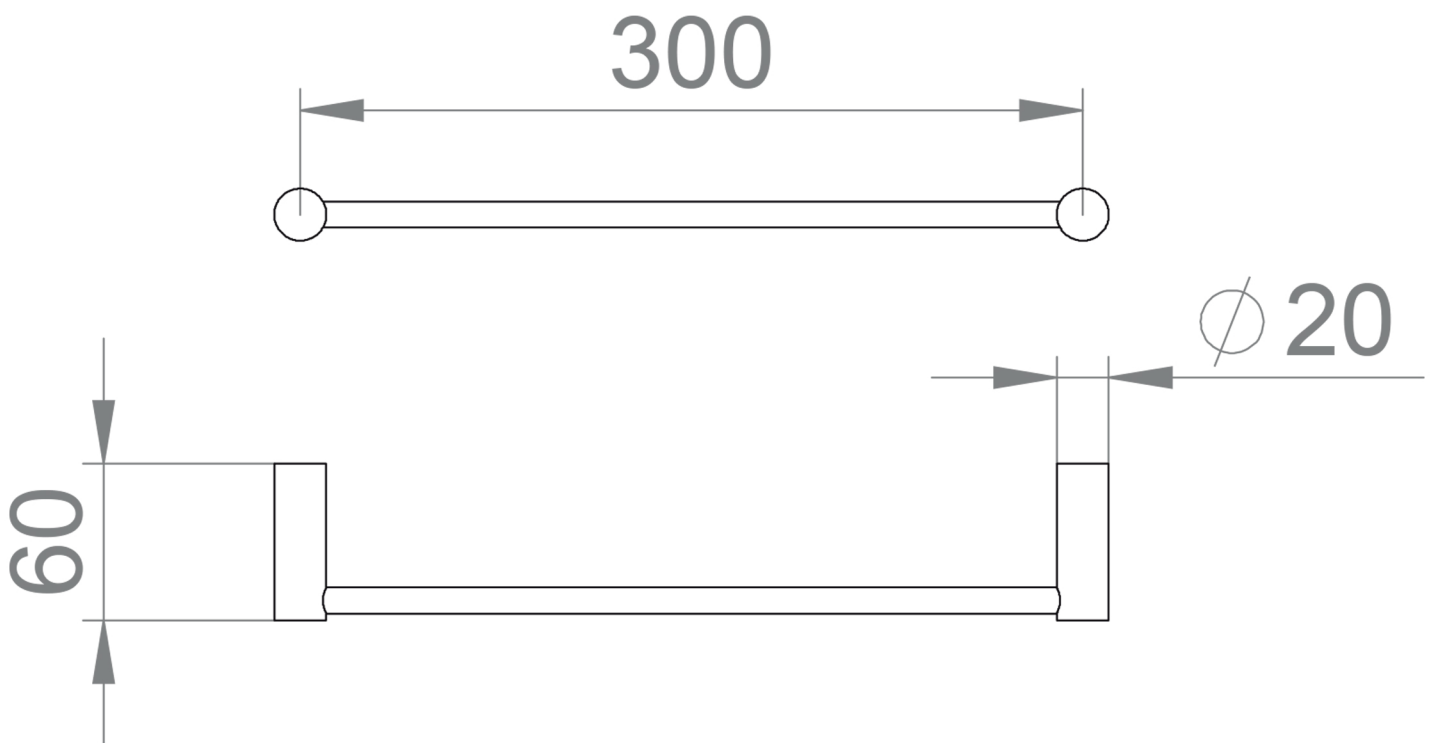

TOWEL BAR - SMALL

Category: Accessories

Material: Brass

Dimensions: 12"(L) x 0.7"(W) x 2.3"(H)

Description: Luxury towel bar small
30 cm.

*Numbers are in millimeters