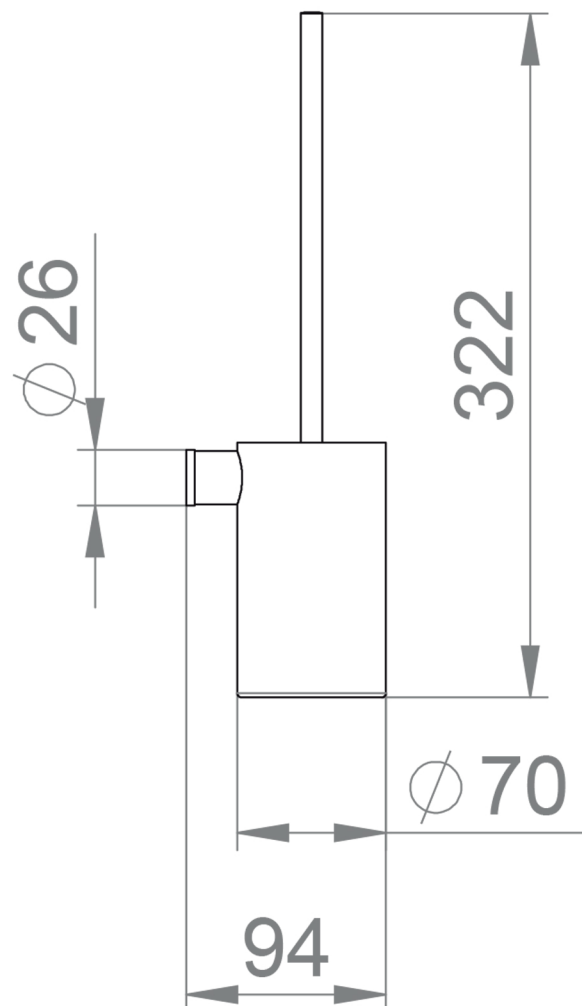

## WALL-MOUNTED BRUSH HOLDER

Category: Accessories

Material: Brass

Dimensions:

12.6"(L) x 2.7"(W) x 3.7"(H)

Description: Luxury wall-mounted brush holder.

\*Numbers are in millimeters