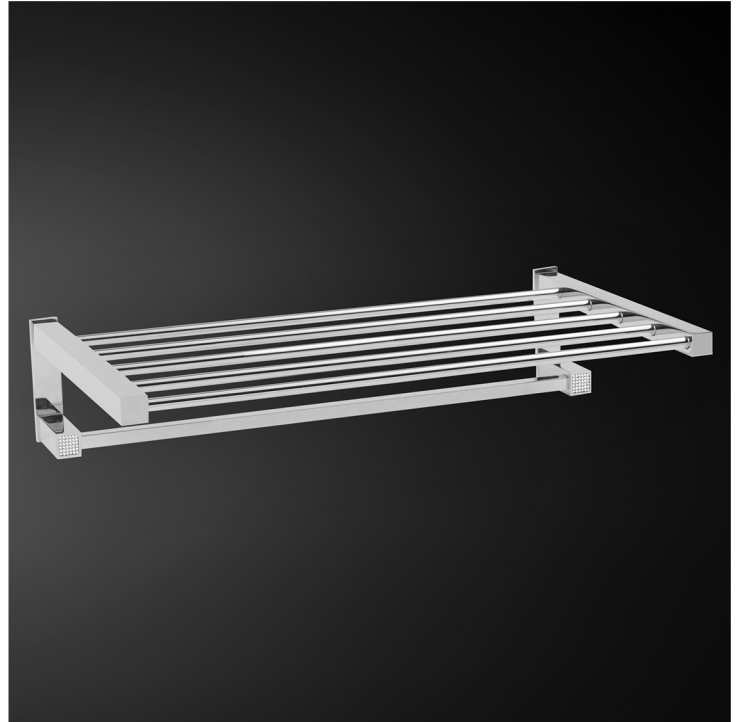

SKIP DIAMOND

Model: Skip Diamond

Category: Accessories

Material: Brass

Dimensions: 18.7" (L) x 7.3" (W) x 11.8" (H)

Description: Luxury towel holder stand in polished chrome finish.

*Numbers are in millimeters