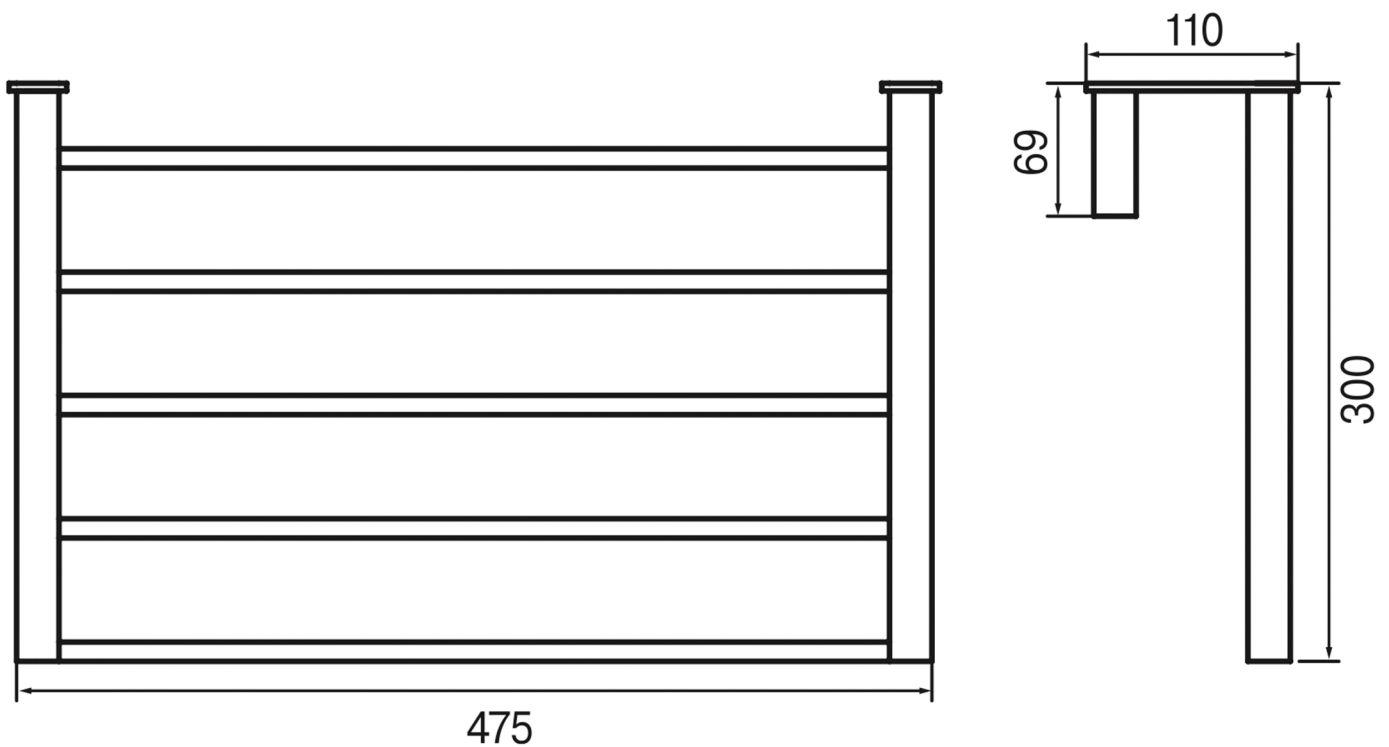

SKIP DIAMOND

Model: Skip Diamond

Category: Accessories

Material: Brass

Dimensions: 18.7" (L) x 7.3" (W) x 11.8" (H)

Description: Luxury towel holder stand in polished chrome finish.

*Numbers are in millimeters