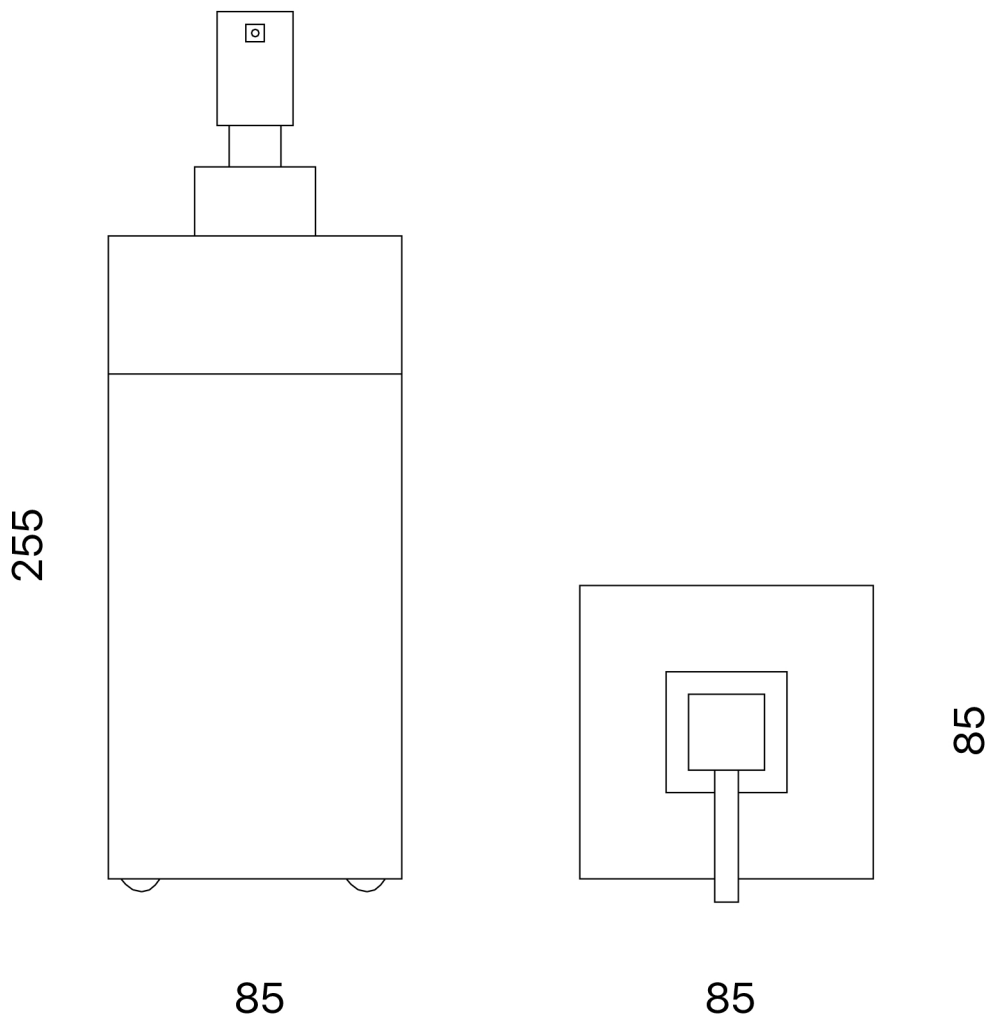

CACTUS

Model: Cactus

Category: Soap Dispenser

Material: Steel/Glass

Dimensions:

3.3"(L) x 3.3"(W) x 20"(H)

Description: Luxury steel/glass soap dispenser in gold/black mat finish.

*Numbers are in millimeters