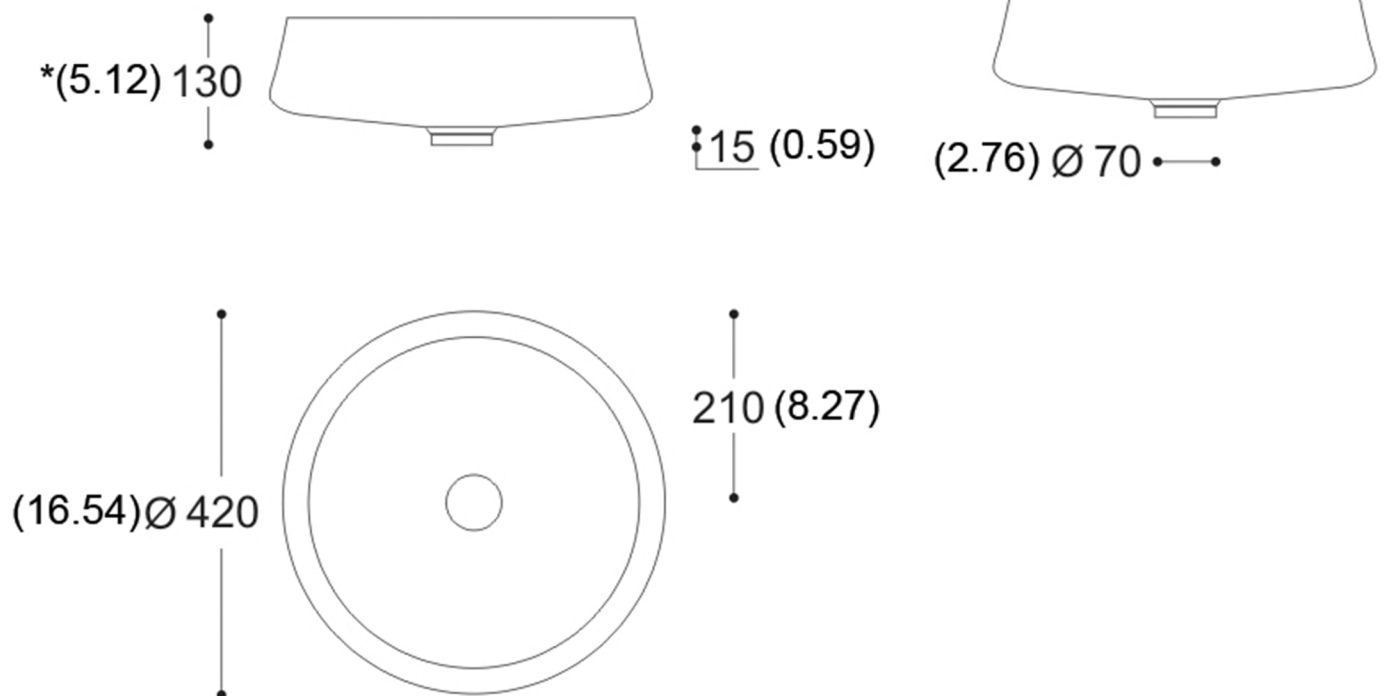

ALUMIX EXTE

Model: ALUMIX EXTE

Category: Bathroom Sink

Material: Aluminum

Dimensions: 16.5" (L) x 16.5" (W) x 5.5" (D)

Description: Luxury bathroom sink in black and silver finish.

*Numbers in parenthesis are in inches