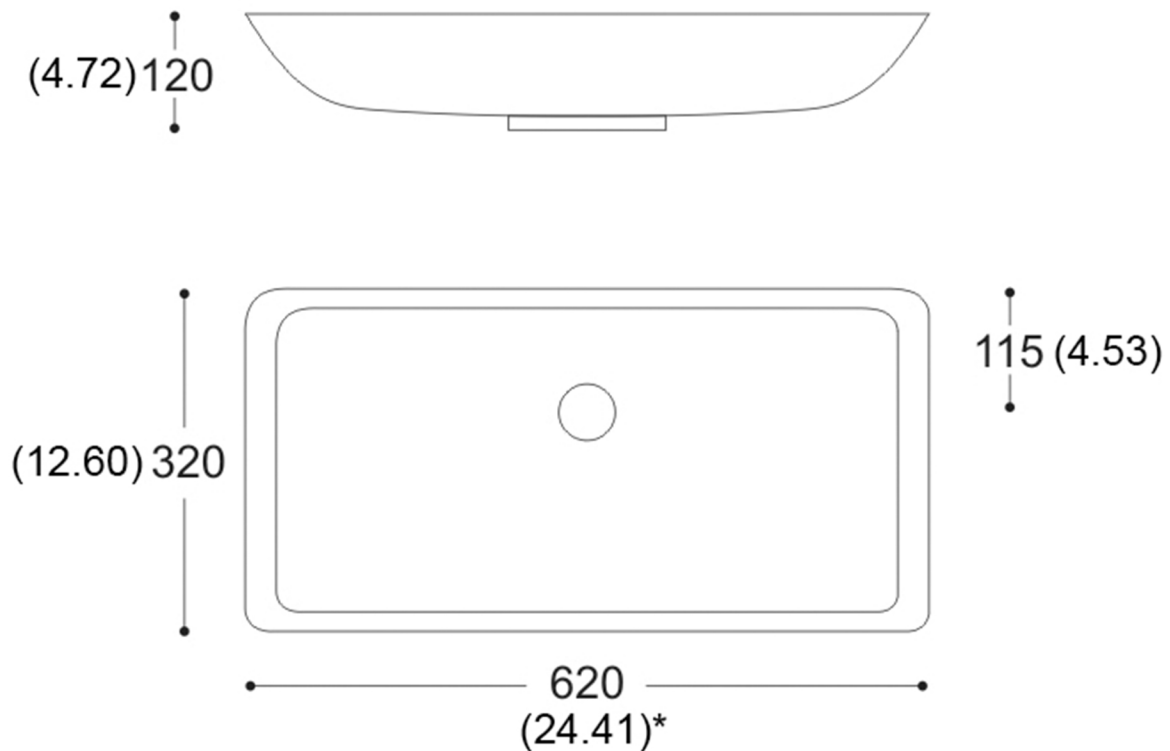

## ALUMIX NEK LUX

Model: ALUMIX NEK LUX

Category: Bathroom Sink

Material: Aluminum

Dimensions: 24.5"(L) x 12.2"(W) x 5"(D)

Description: Luxury bathroom sink in black and gold finish.

\*Numbers in parenthesis are in inches