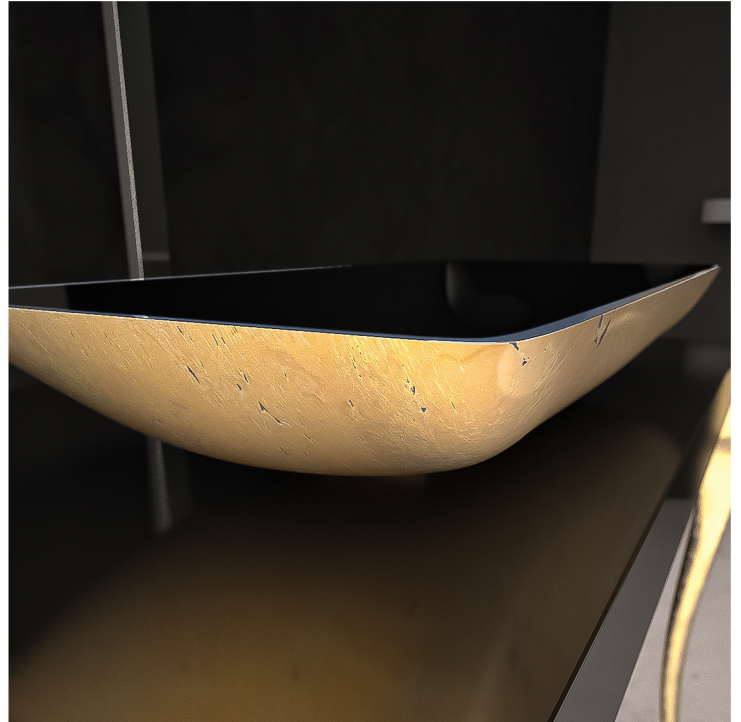

## ALUMIX NEK LUX

Model: ALUMIX NEK LUX

Category: Bathroom Sink

Material: Aluminum

Dimensions: 24.5"(L) x 12.2"(W) x 5"(D)

Description: Luxury bathroom sink in black and gold finish.

\*Numbers in parenthesis are in inches