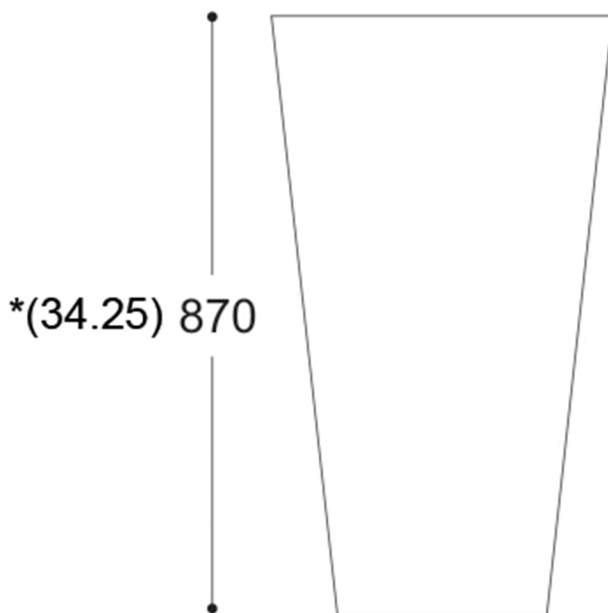

ALUMIX TOM TOM

Model: ALUMIX TOM TOM

Category: Bathroom Sink

Material: Aluminum

Dimensions: 34.3"(L) x 34.3"(W) x 19.7"(H)

Description: Luxury bathroom sink in black and silver finish.

*Numbers in parenthesis are in inches