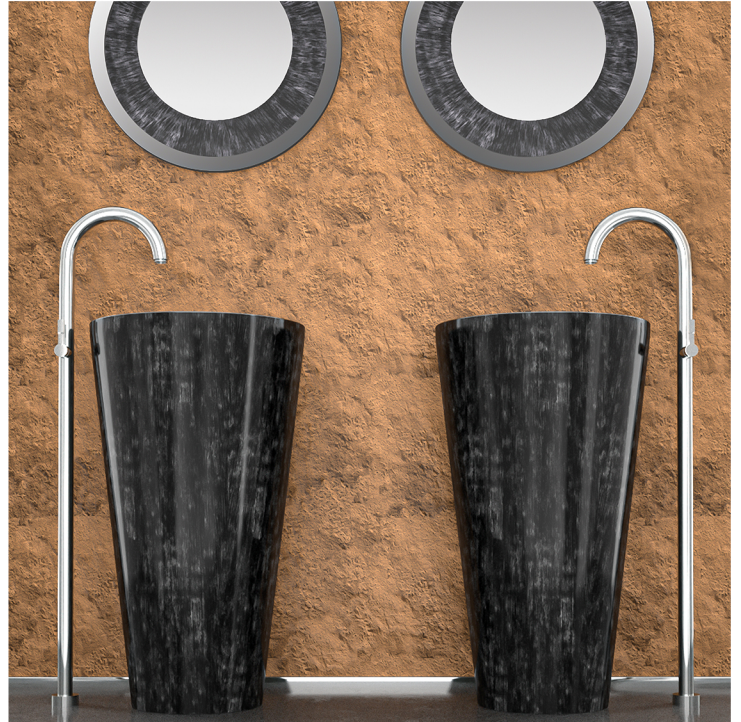

ALUMIX TOM TOM

Model: ALUMIX TOM TOM

Category: Bathroom Sink

Material: Aluminum

Dimensions: 34.3"(L) x 34.3"(W) x 19.7"(H)

Description: Luxury bathroom sink in black and silver finish.

*Numbers in parenthesis are in inches