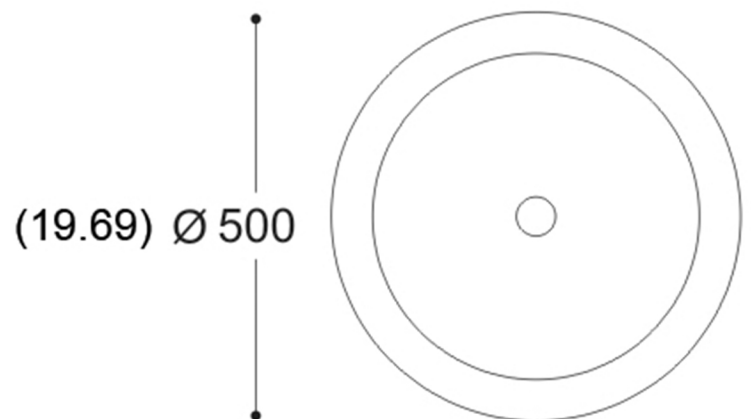

ALUMIX TOM TOM

Model: ALUMIX TOM TOM

Category: Bathroom Sink

Material: Aluminum

Dimensions: 34.3"(L) x 34.3"(W) x 19.7"(H)

Description: Luxury bathroom sink in black and silver finish.

*Numbers in parenthesis are in inches