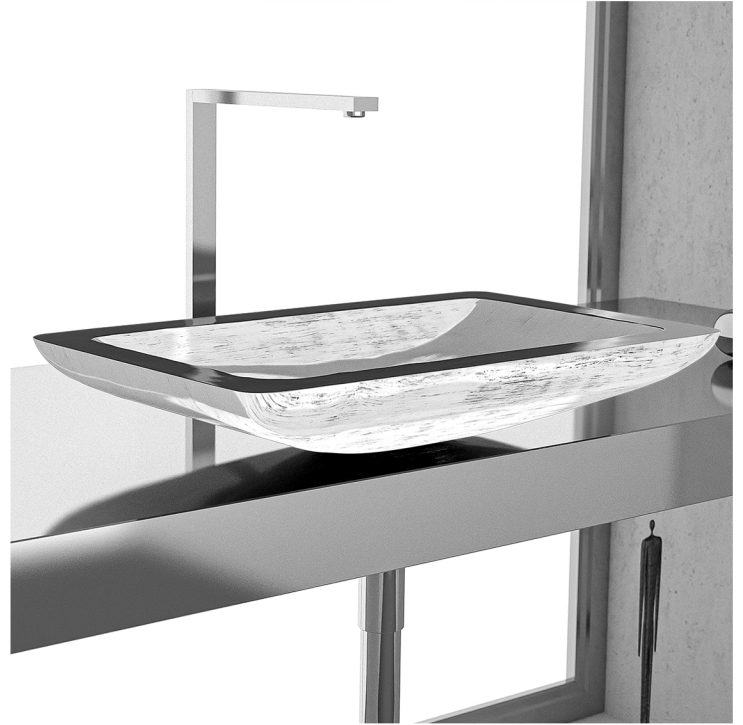

ALUMIX VOGUE

Model: ALUMIX VOGUE
Category: Bathroom Sink
Material: Aluminum
Dimensions: 25.6"(L) x 16.1"(W) x 4.9"(D)

Description: Luxury bathroom sink in white and silver finish.

*Numbers in parenthesis are in inches