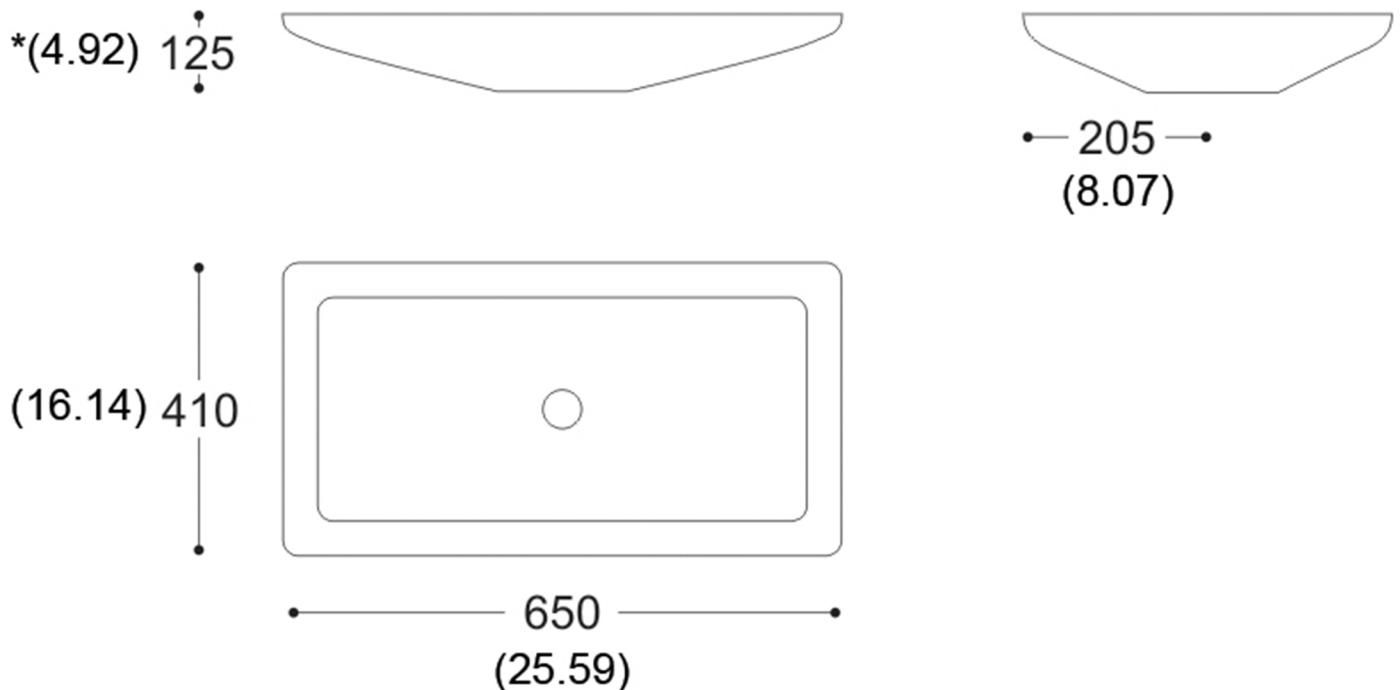

ALUMIX VOGUE

Model: ALUMIX VOGUE
Category: Bathroom Sink
Material: Aluminum
Dimensions: 25.6"(L) x 16.1"(W) x 4.9"(D)

Description: Luxury bathroom sink in white and silver finish.

*Numbers in parenthesis are in inches