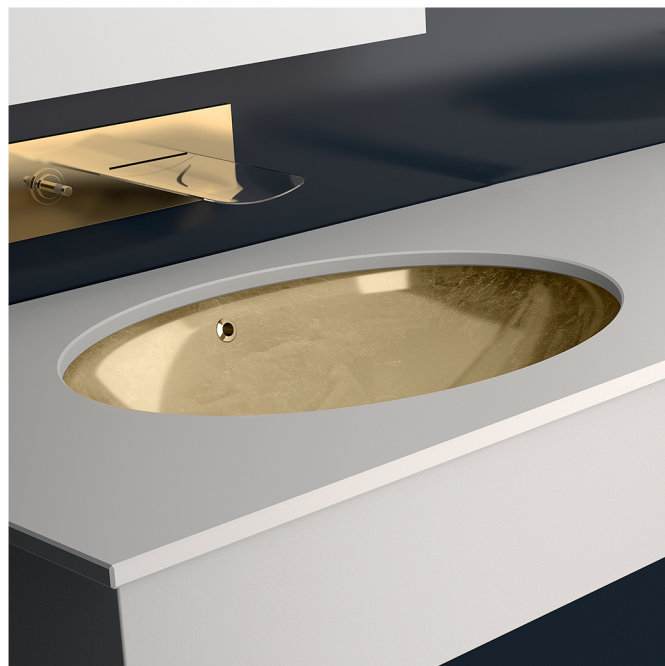

# FLOU

**Category:** Bathroom Sink

**Material:** Crystal

**Dimensions:**

20" (L) x 15.3" (W) x 6.2" (H)

**Weight:** ±4,50 kg

**Hole Size:** Ø45

**Overflow:** Yes

**Colors:**

Gold  
Leaf

Silver  
Leaf