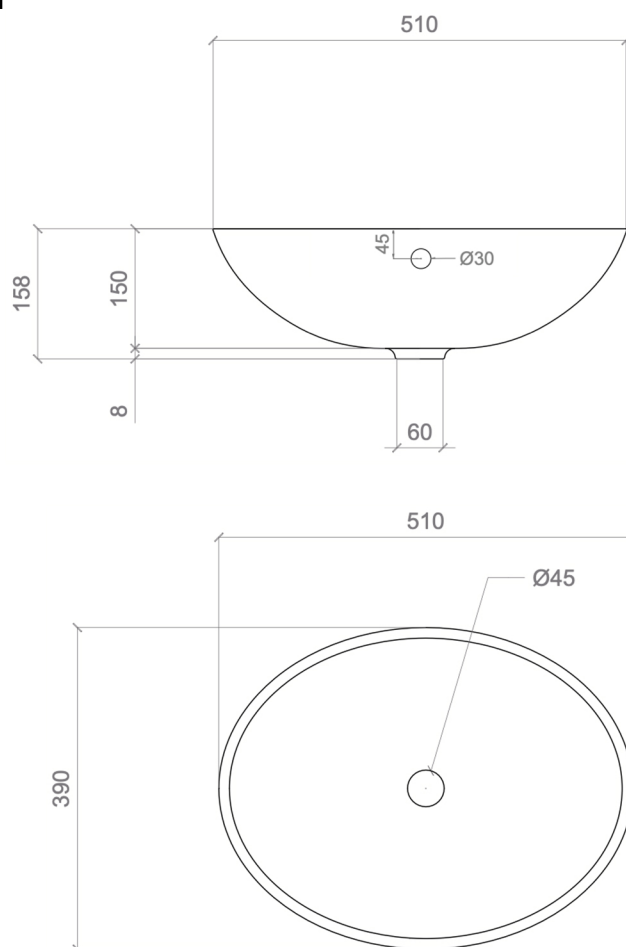

# FLOU

**Category:** Bathroom Sink

**Material:** Crystal

**Dimensions:**

20" (L) x 15.3" (W) x 6.2" (H)

**Weight:** ±4,50 kg

**Hole Size:** Ø45

**Overflow:** Yes

## Technical Data

\*Numbers are in millimeters