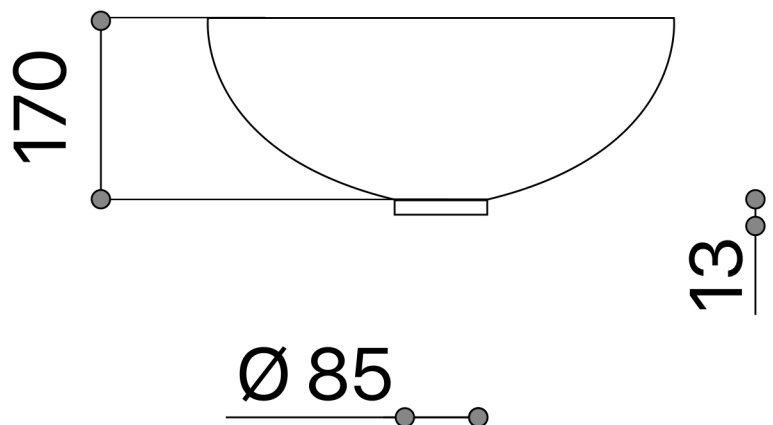

ICE ROUND

Model: Ice Round

Category: Bathroom Sink

Material: Crystal

Dimensions:

13.8''(L) x 13.8''(W) x 6.6''(H)

Description: Luxury crystal bathroom sink in transparent finish.

Ø 340

*Numbers are in millimeters