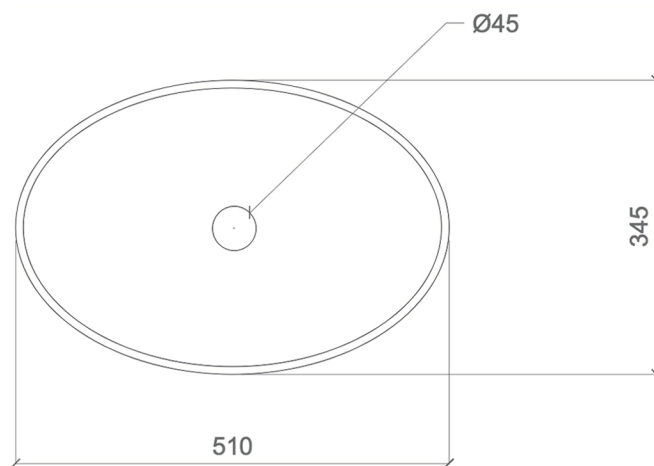

ICE OVAL

Category: Bathroom Sink

Material: Crystal

Dimensions:

20" (L) x 13.5" (W) x 5.9" (H)

Weight: ±6,40 kg

Hole Size: Ø45

Overflow: No

Colors:

Silver

Gold

Technical Data

*Numbers are in millimeters