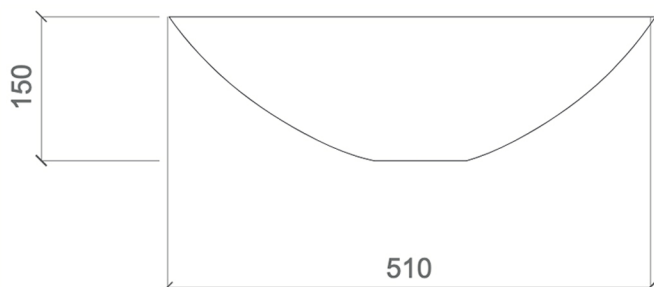

ICE OVAL

Category: Bathroom Sink

Material: Crystal

Dimensions:

20" (L) x 13.5" (W) x 5.9" (H)

Weight: ±6,40 kg

Hole Size: Ø45

Overflow: No

Colors:

Silver

Gold

Technical Data

*Numbers are in millimeters