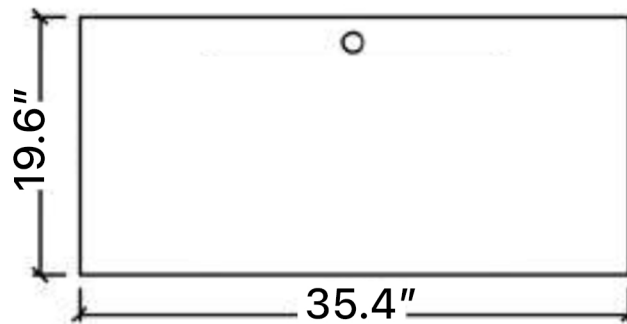

# CRO90

**Category:** Bathroom Vanity

**Material:** Wood

**Dimensions:**

35.4"(L) x 19.6"(W) x 13.7"(H)

**Colors:**

Dark

Light

## Technical Data

\*Numbers are in inches