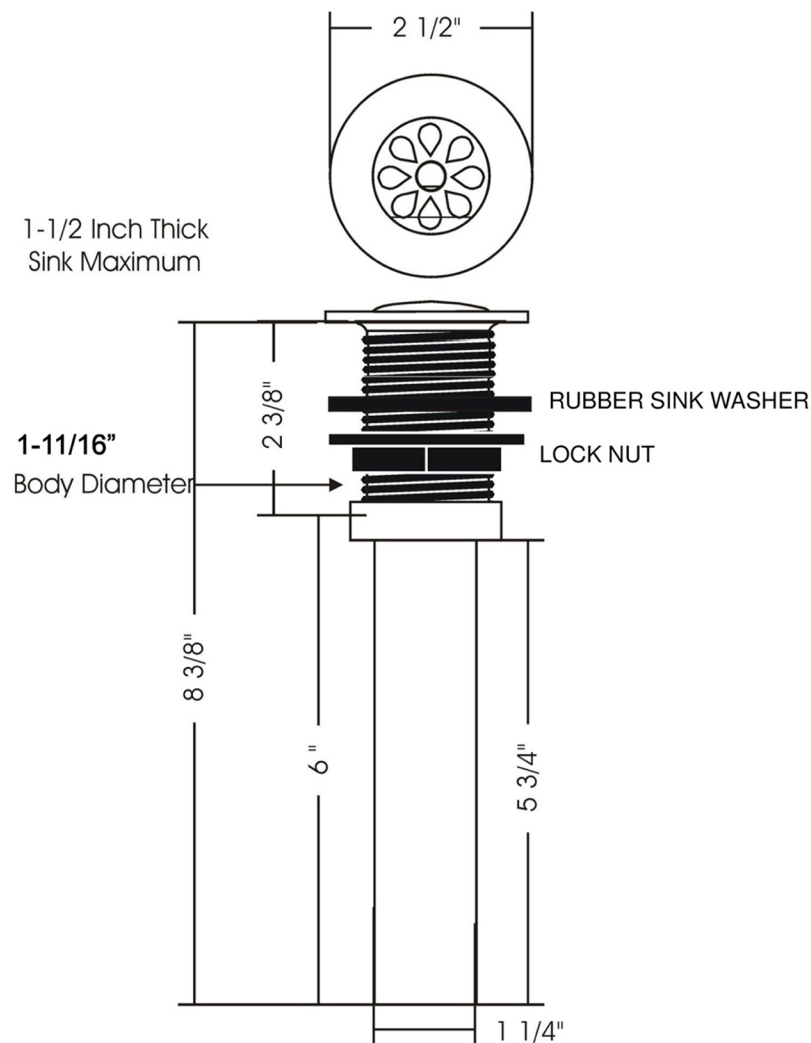

DRA-415-CHR

Category: Bathroom Drain

Material: Lead-Free Brass

Dimensions: 2.1" (L) x 2.1" (W) x 8.3" (H)

Description: Luxury bathroom drain in polished chrome finish.

*Numbers are in inches