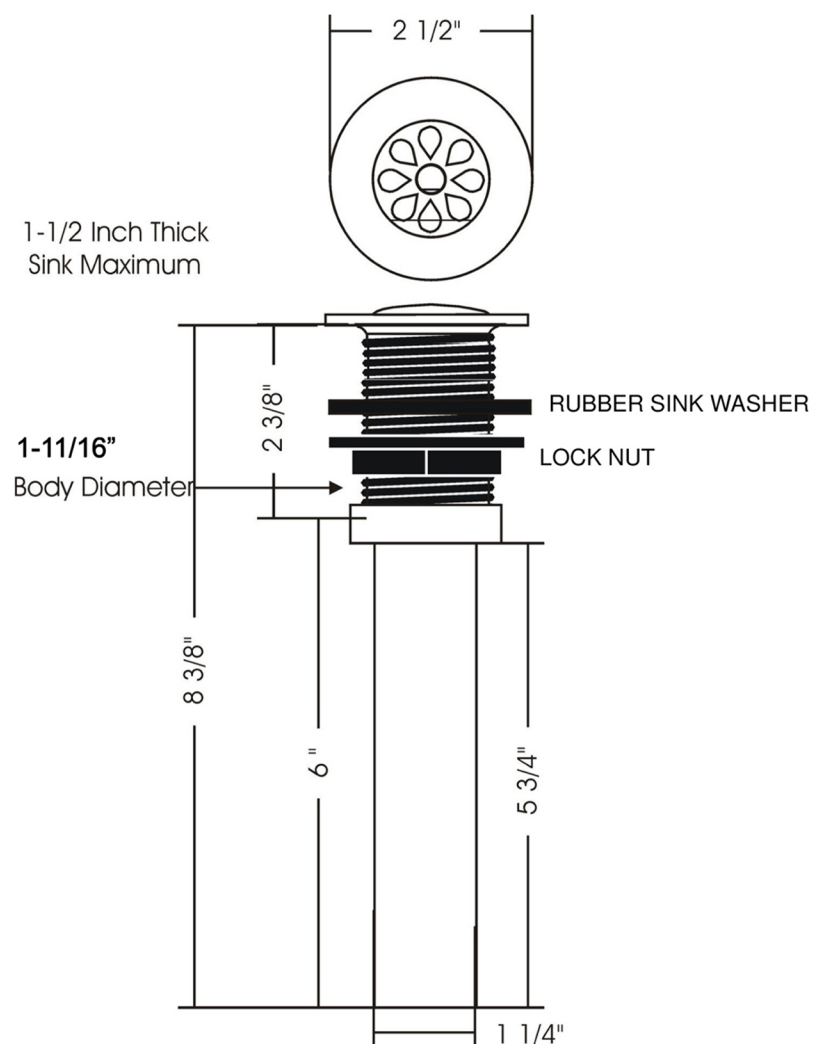

DRA-415-PGL

Category: Bathroom Drain

Material: Lead-Free Brass

Dimensions: 2.1" (L) x 2.1" (W) x 8.3" (H)

Description: Luxury bathroom drain in polished gold finish.

*Numbers are in inches