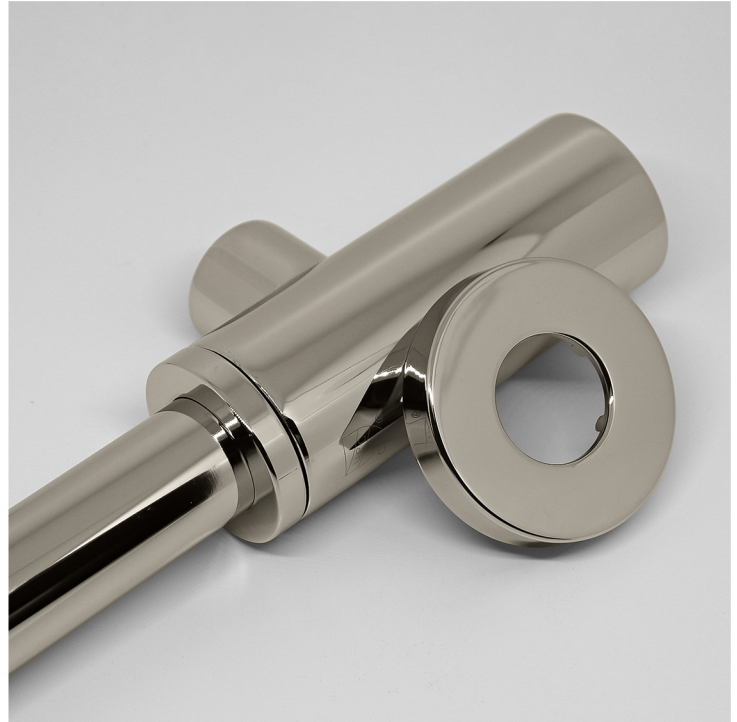

## DRA-440-STL

Category: Bathroom Drain

Material: Lead-Free Brass

Dimensions: 1.7" (L) x 1.7" (W) x 18.5" (H)

Description: Modern Cylinder Style Trap And Flange Kit in stainless steel finish.

1-1/4" O.D. INLET X 1-1/4" OUTLET