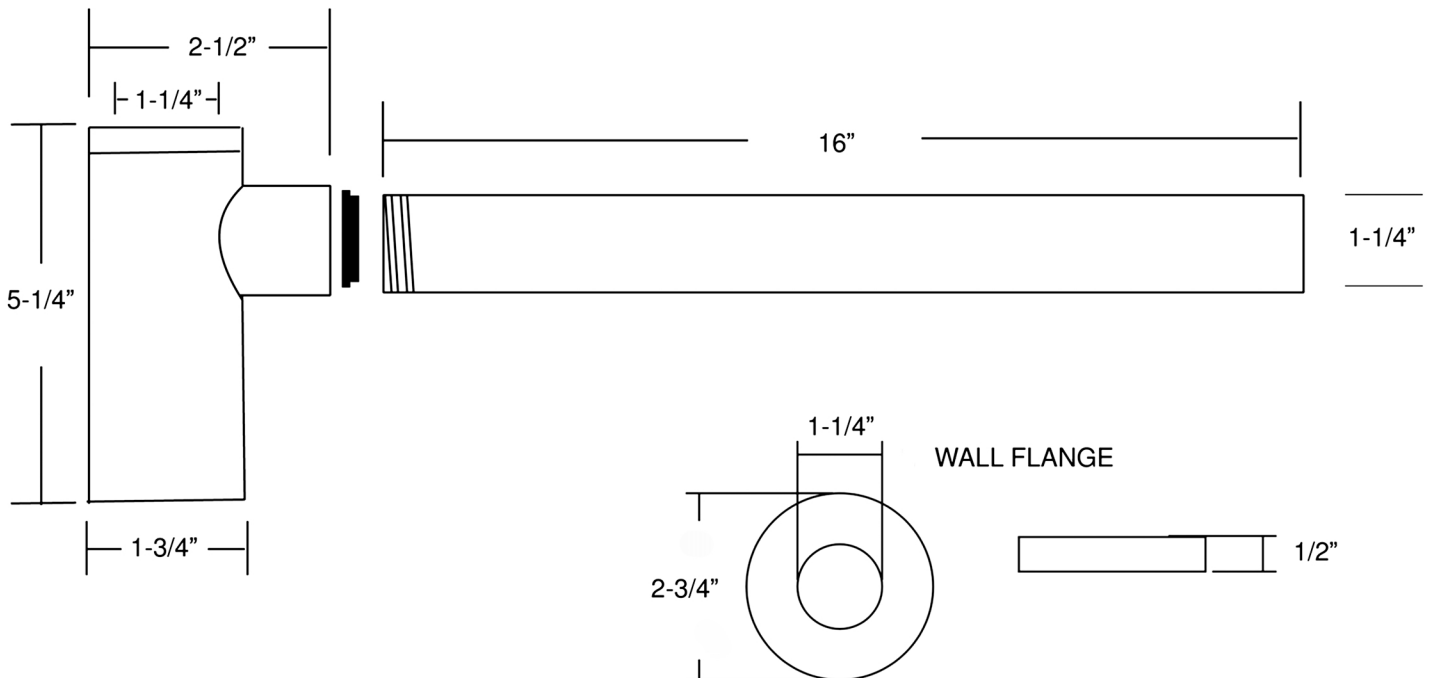

## DRA-440-STL

Category: Bathroom Drain

Material: Lead-Free Brass

Dimensions: 1.7" (L) x 1.7" (W) x 18.5" (H)

Description: Modern Cylinder Style Trap And Flange Kit in stainless steel finish.

1-1/4" O.D. INLET X 1-1/4" OUTLET

\*Numbers are in inches