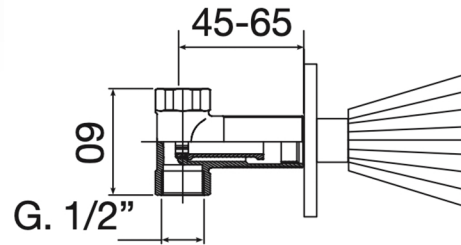

Round showerhead brass
D300 mm

Celing arm 1/2" 350 mm

Built-In diverter 2 ways

Built-In key step 1/2"

Round wall outlet 1/2" - 1/2" with support

Flexible hose 1,70 m brass

Hand shower surf