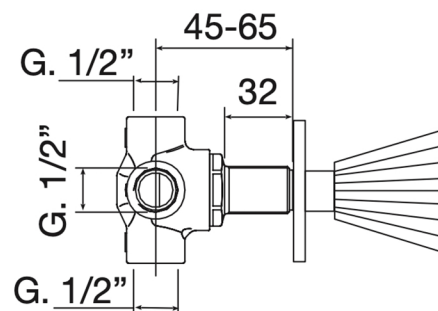

Round showerhead brass
D300 mm

Celing arm 1/2" 350 mm

Built-In diverter 2 ways

Built-In key step 1/2"

Round wall outlet 1/2" - 1/2" with support

Flexible hose 1,70 m brass

Hand shower surf