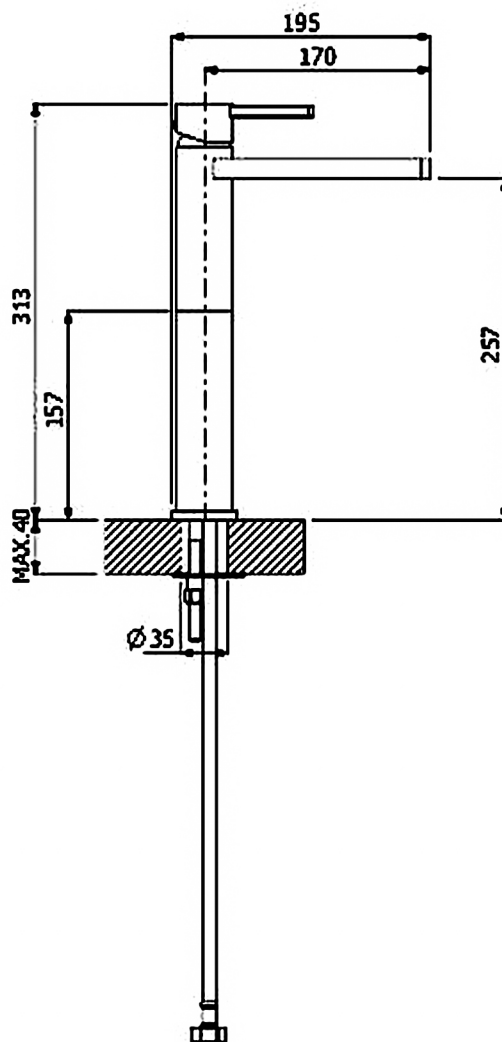

Swarovski Crystal Bathroom Faucet

Category: Bathroom Faucet

Material: Lead-Free Brass

Dimensions: 7.7" (L) x 2" (W) x 12.3" (H)

Description: Luxury bathroom faucet in polished gold finish.

*Numbers are in millimeter