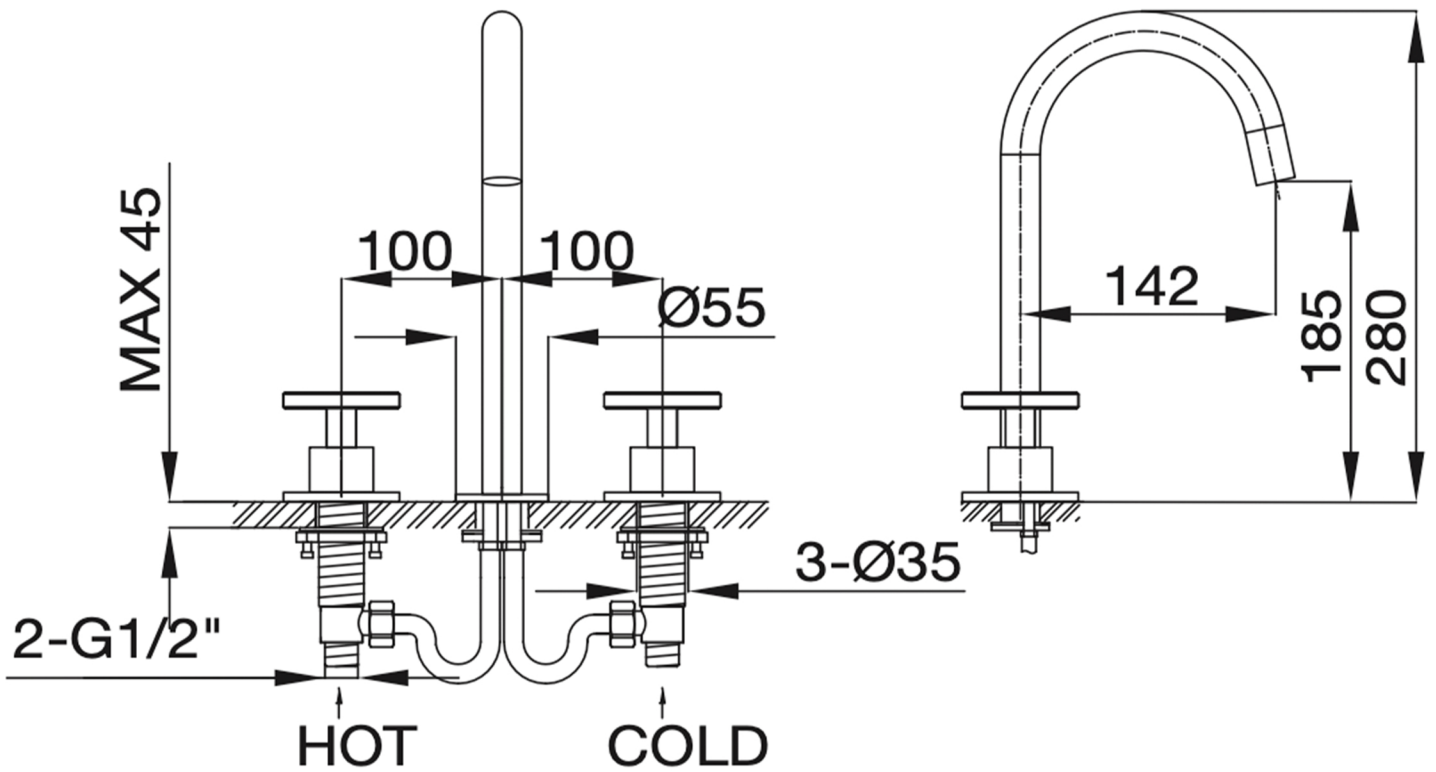

COUNTRY

Category: Bathroom Faucet  
Material: Lead-Free Brass  
Dimensions: 11" (L) x 7.8" (W) x 5.5" (H)

Description: Luxury bathroom faucet in polished gold finish.

\*Numbers are in millimeters