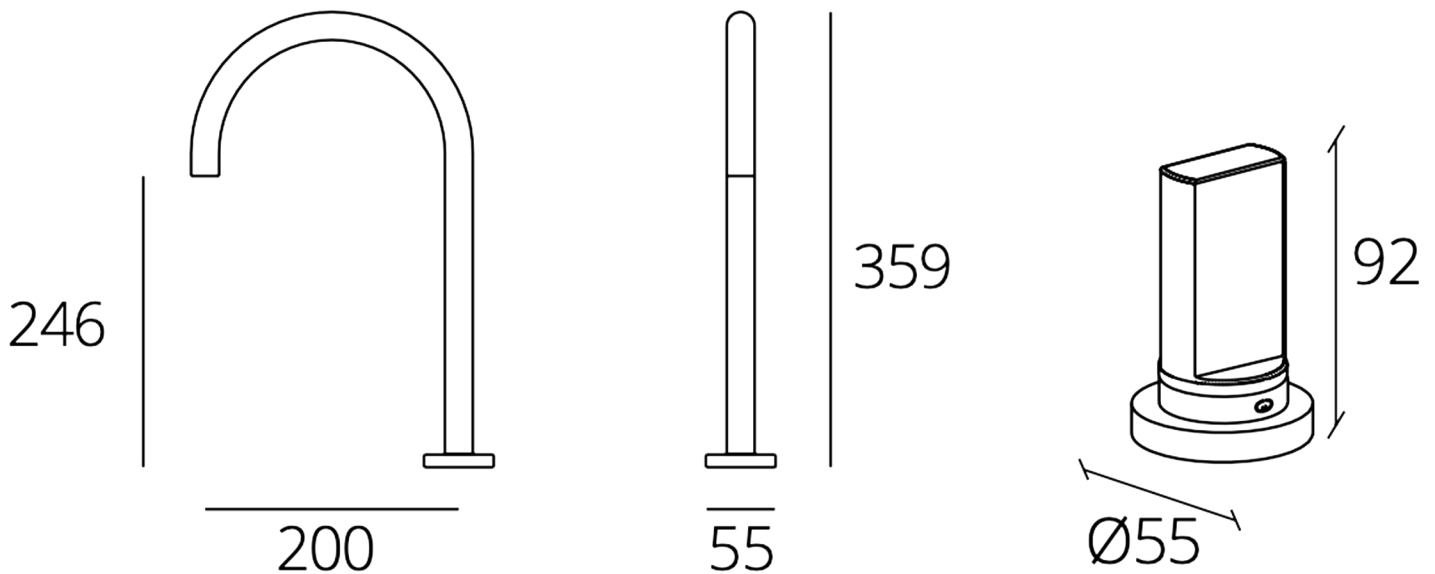

## CUBO

Model: Cubo

Category: Bathroom Faucet

Material: Lead-Free Brass/Crystal

Dimensions: 7.8" (L) x 2.1" (W) x 14.1" (H)

Description: Luxury 3 hole bathroom faucet with crystal handles.

\*Numbers are in millimeters