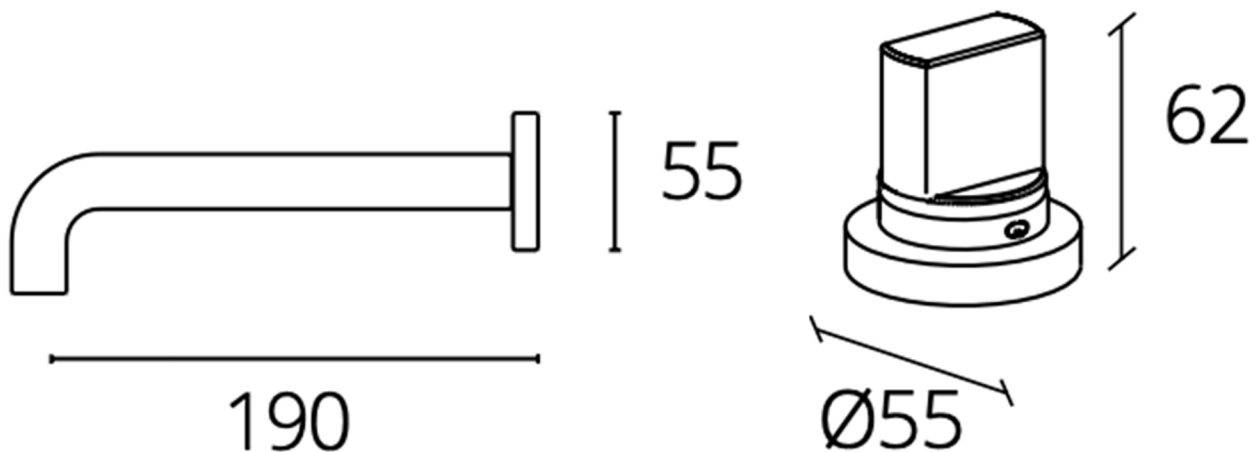

CUBO

Model: Cubo

Category: Bathroom Faucet

Material: Lead-Free Brass/Crystal

Dimensions: 7.4" (L) x 2.1" (W)

Description: Luxury wallmount bathroom faucet with crystal handles.

*Numbers are in millimeters