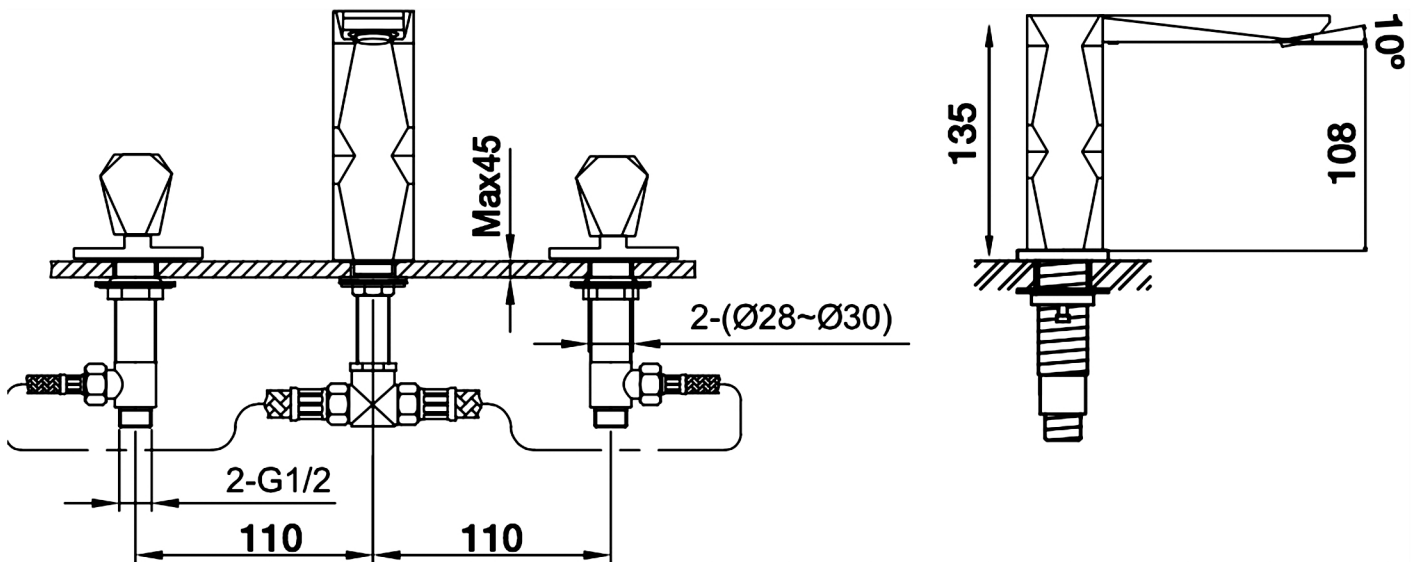

IKON

Category: Bathroom Faucet

Material: Lead-Free Brass

Dimensions: 6.3" (L) x 8.6" (W) x 5.3" (H)

Description: Luxury bathroom faucet in polished gold finish.

*Numbers are in millimeters