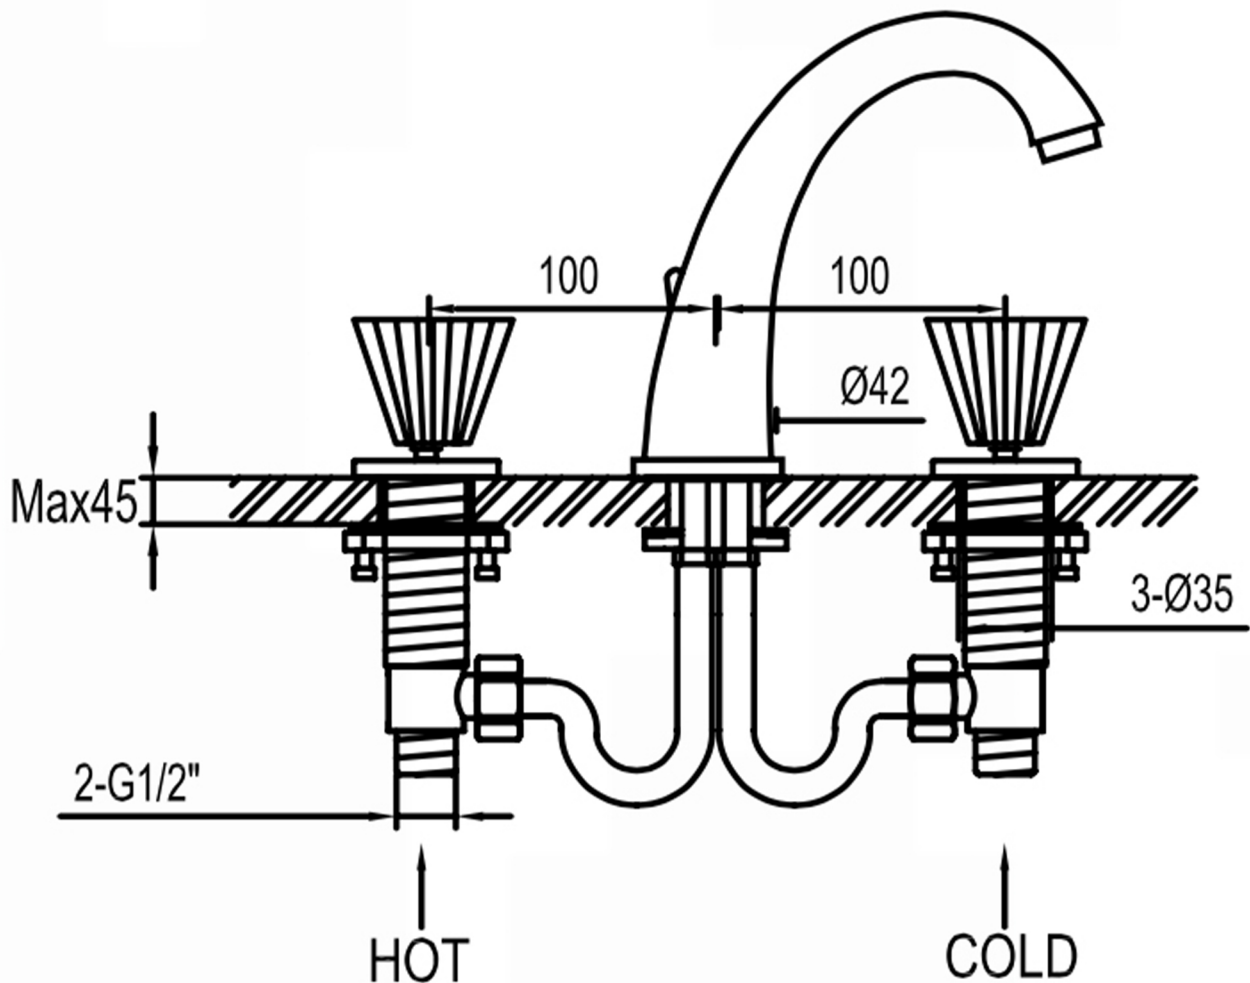

## KYROS

Category: Bathroom Faucet

Material: Lead-Free Brass

Dimensions: 7.1" (L) x 7.9" (W) x 7.4" (H)

Description: Luxury bathroom faucet in polished gold finish.

\*Numbers are in millimeters