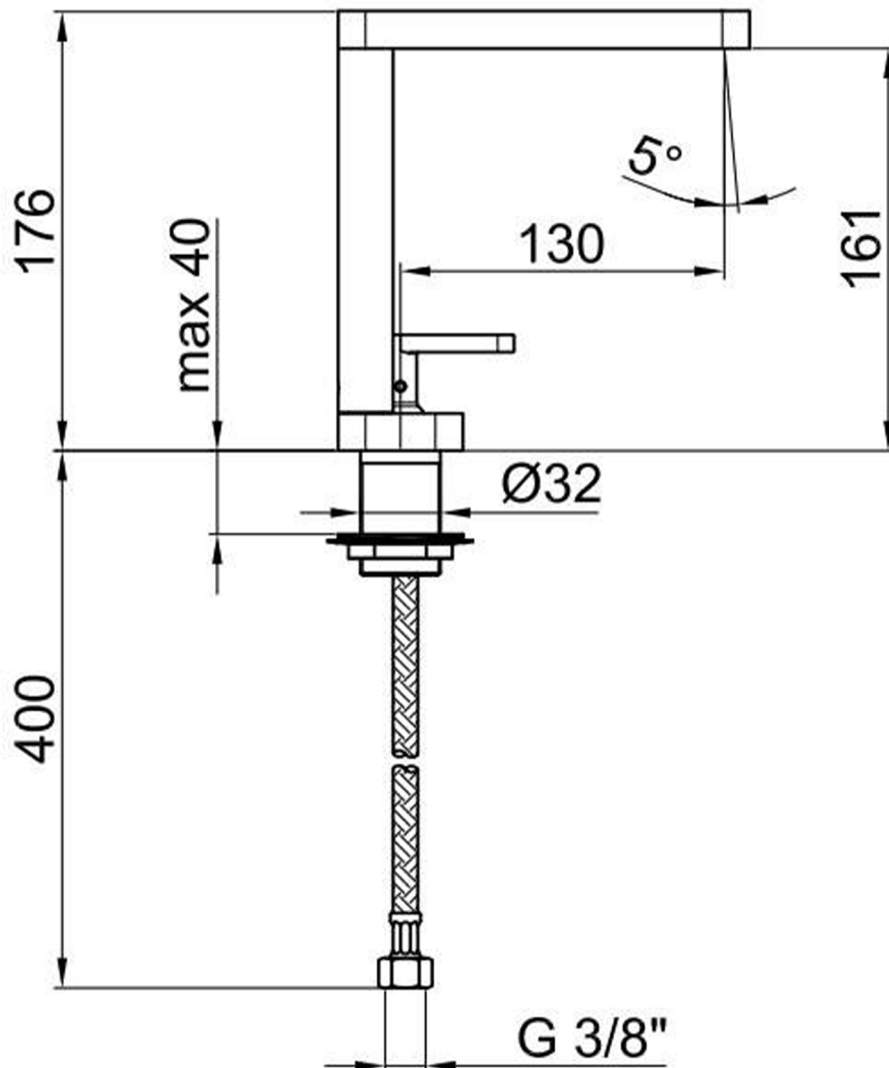

FAU-LIL-PGL

Category: Bathroom Faucet

Material: Lead-Free Brass

Dimensions: 7.4" (L) x 2.9" (W) x 6.9" (H)

Description: Luxury bathroom faucet in polished gold finish.

*Numbers are in millimeter