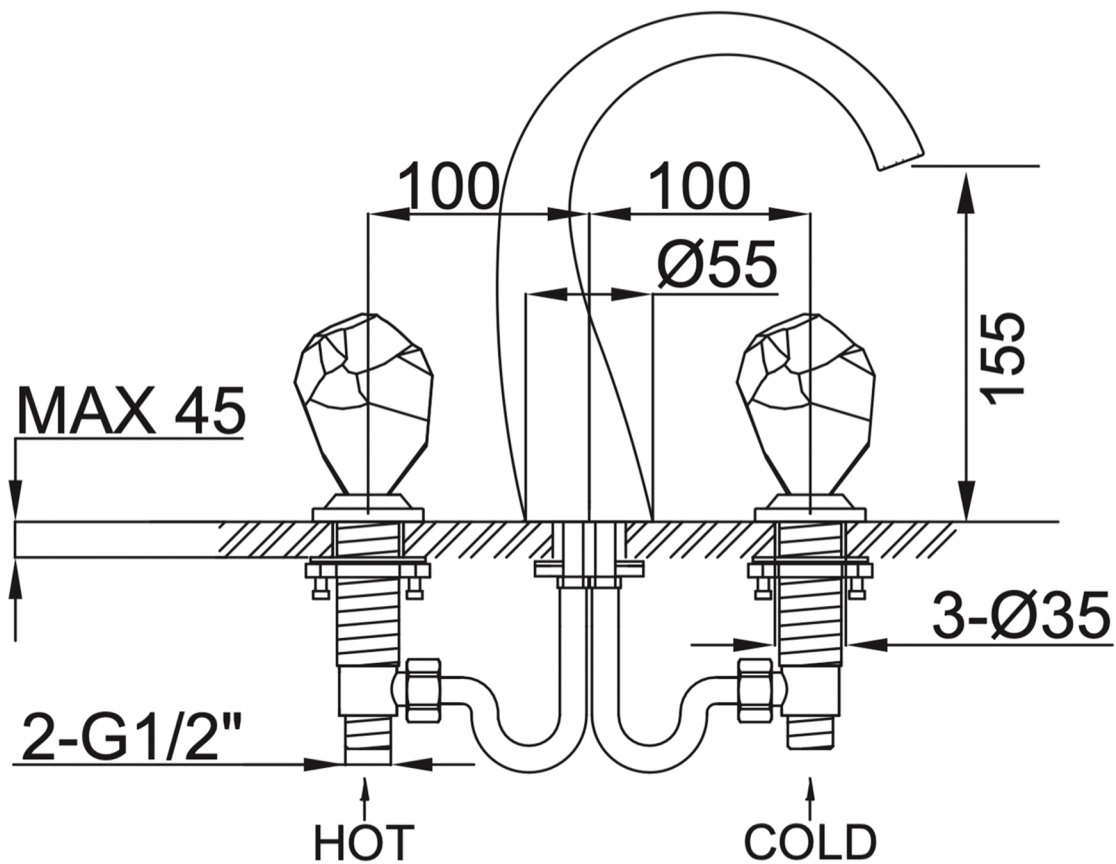

FAU-LUX-CHR

Category: Bathroom Faucet

Material: Lead-Free Brass

Dimensions: 7" (L) x 7" (W) x 8" (H)

Description: Luxury bathroom faucet in polished chrome finish.

*Numbers are in millimeters