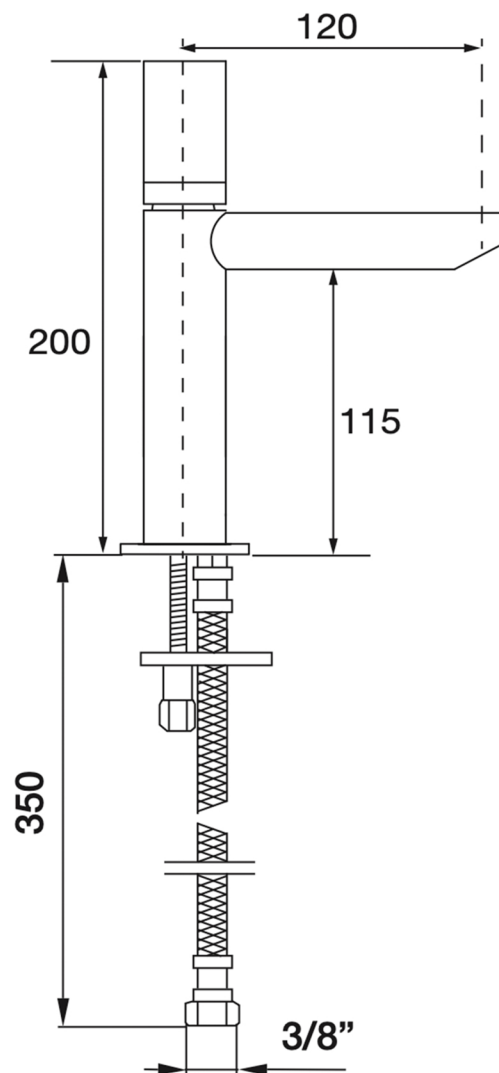

MARBLE

Category: Bathroom Faucet

Material: Lead-Free Brass

Dimensions: 4.7" (L) x 1" (W) x 7.8" (H)

Description: Luxury bathroom faucet in polished gold finish.

*Numbers are in millimeters