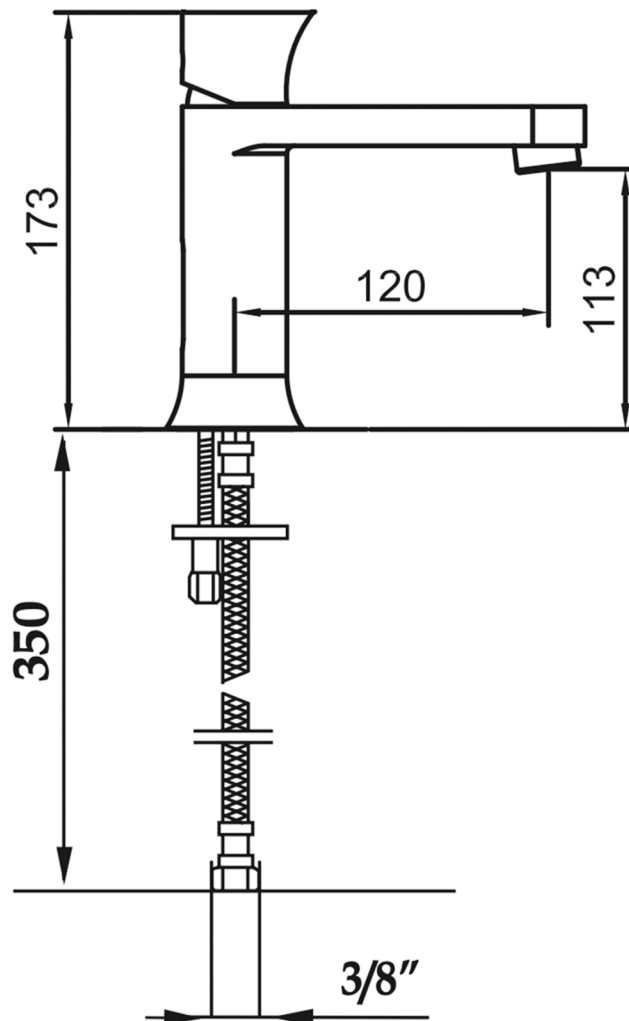

FAU-MDR-PGL

Category: Bathroom Faucet

Material: Lead-Free Brass

Dimensions: 1" (L) x 4.7" (W) x 6.8" (H)

Description: Luxury bathroom faucet in polished gold finish.

*Numbers are in millimeters