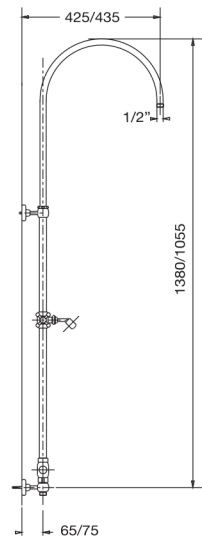

Shower column

Classic round showerhead

shower mixer with Murano handles