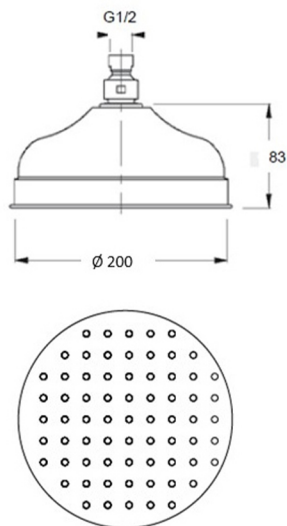

Shower column

Classic round showerhead

shower mixer with Murano handles