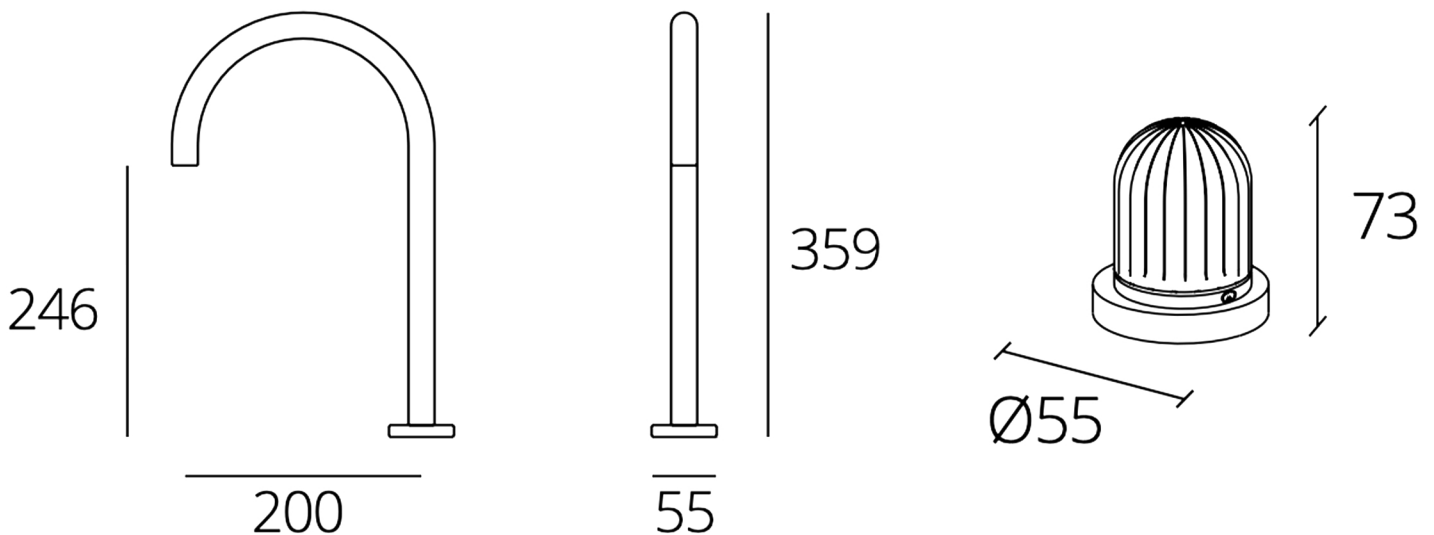

## ROYAL

Model: Royal

Category: Bathroom Faucet

Material: Lead-Free Brass/Crystal

Dimensions: 7.8" (L) x 2.1" (W) x 14.1" (H)

Description: Luxury 3 hole bathroom faucet with crystal handles.

\*Numbers are in millimeters