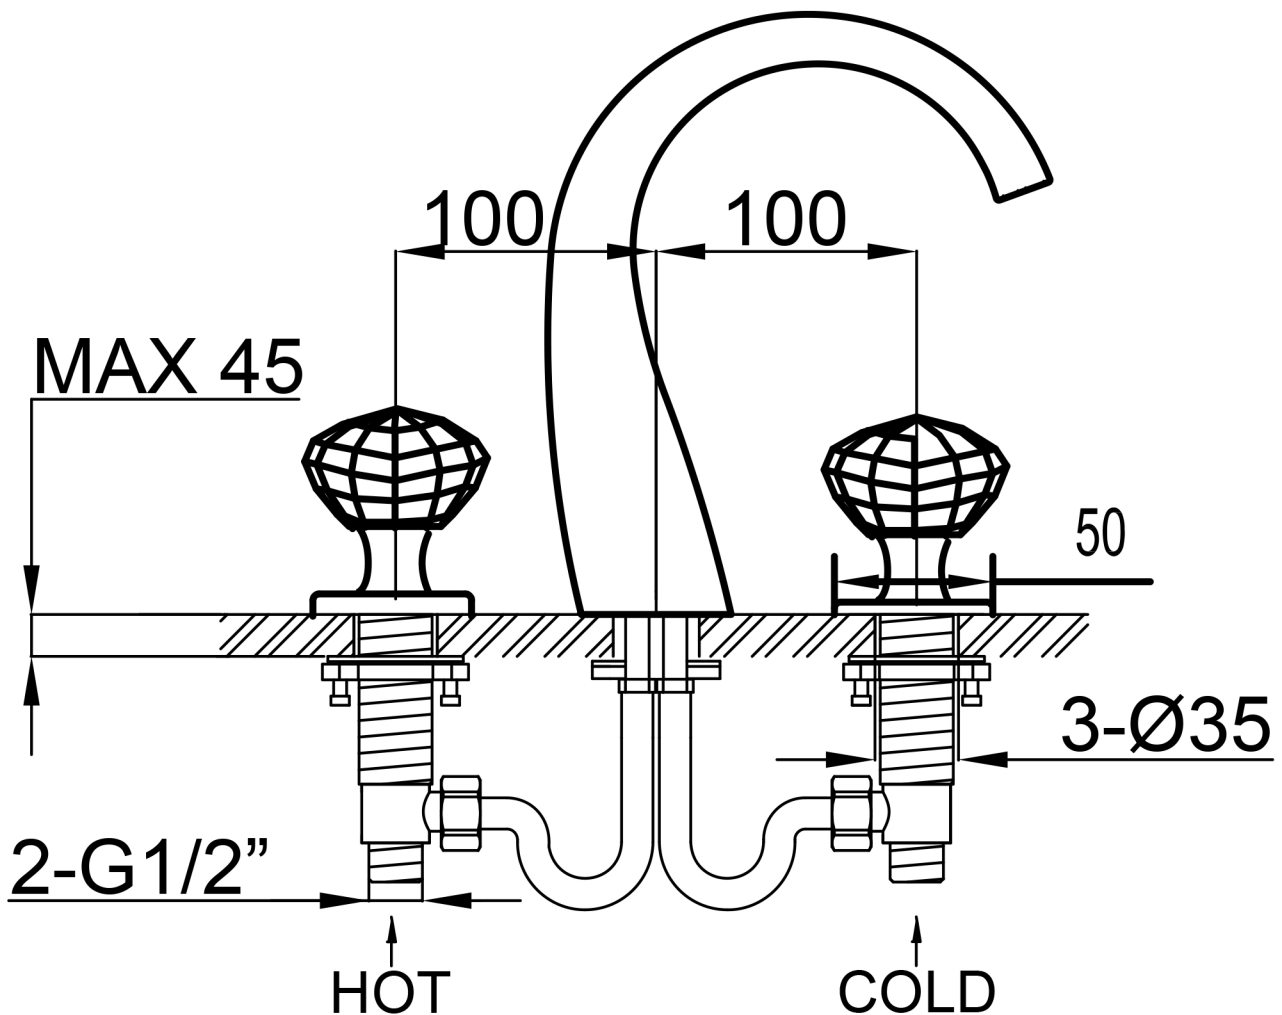

ROYAL

Model: Royal

Category: Bathroom Faucet

Material: Lead-Free Brass

Dimensions: 7" (L) x 7" (W) x 8" (H)

Description: Luxury bathroom faucet in polished gold finish.

*Numbers are in millimeters