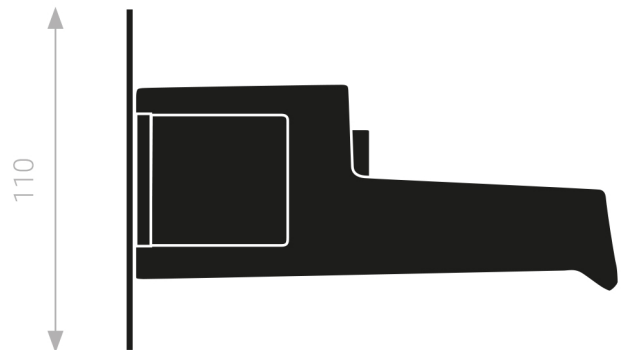

# CLIVIA MONO

**Category:** Bathroom Faucet

**Material:** Crystal/Brass

**Dimensions:**

9.3" (L) x 4.3" (W) x 6.1" (H)

**Colors:**

## Technical Data

238

110

157

\*Numbers are in millimeters