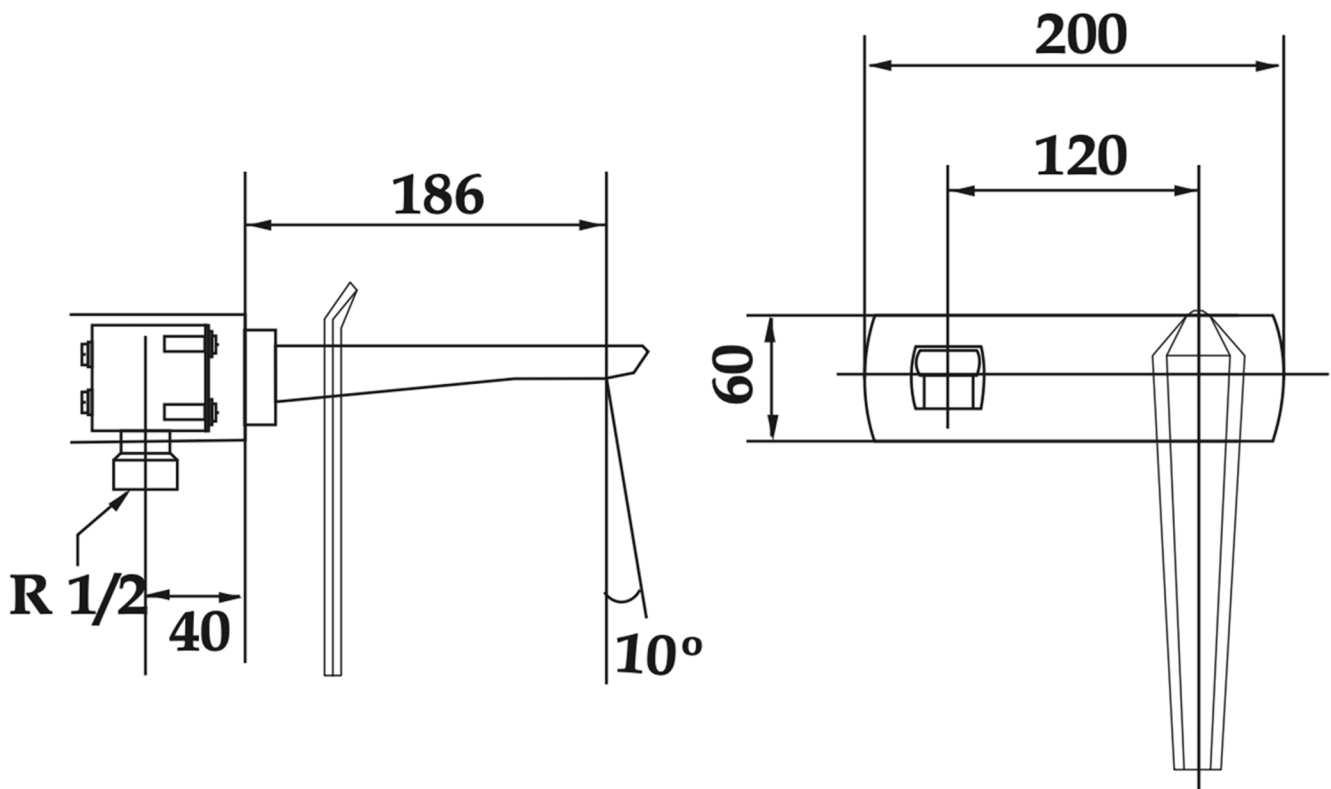

IKON

Model: Ikon
Category: Bathroom Faucet
Material: Lead-Free Brass
Dimensions: 7.8" (L) x 2.3" (W) x 7.3" (H)

Description: Luxury bathroom faucet in polished gold finish.

*Numbers are in millimeters