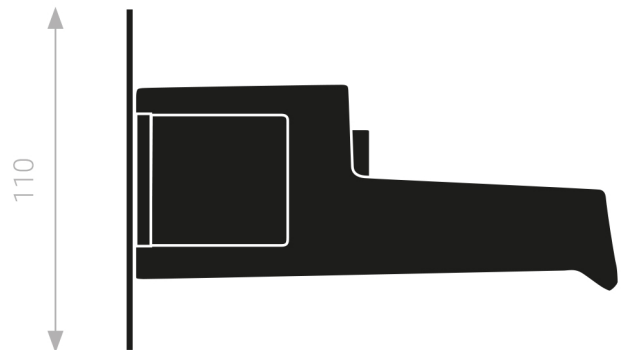

SLICK MONO

Category: Bathroom Faucet

Material: Crystal/Brass

Dimensions:

9.3" (L) x 4.3" (W) x 6.1" (H)

Colors:

Technical Data

238