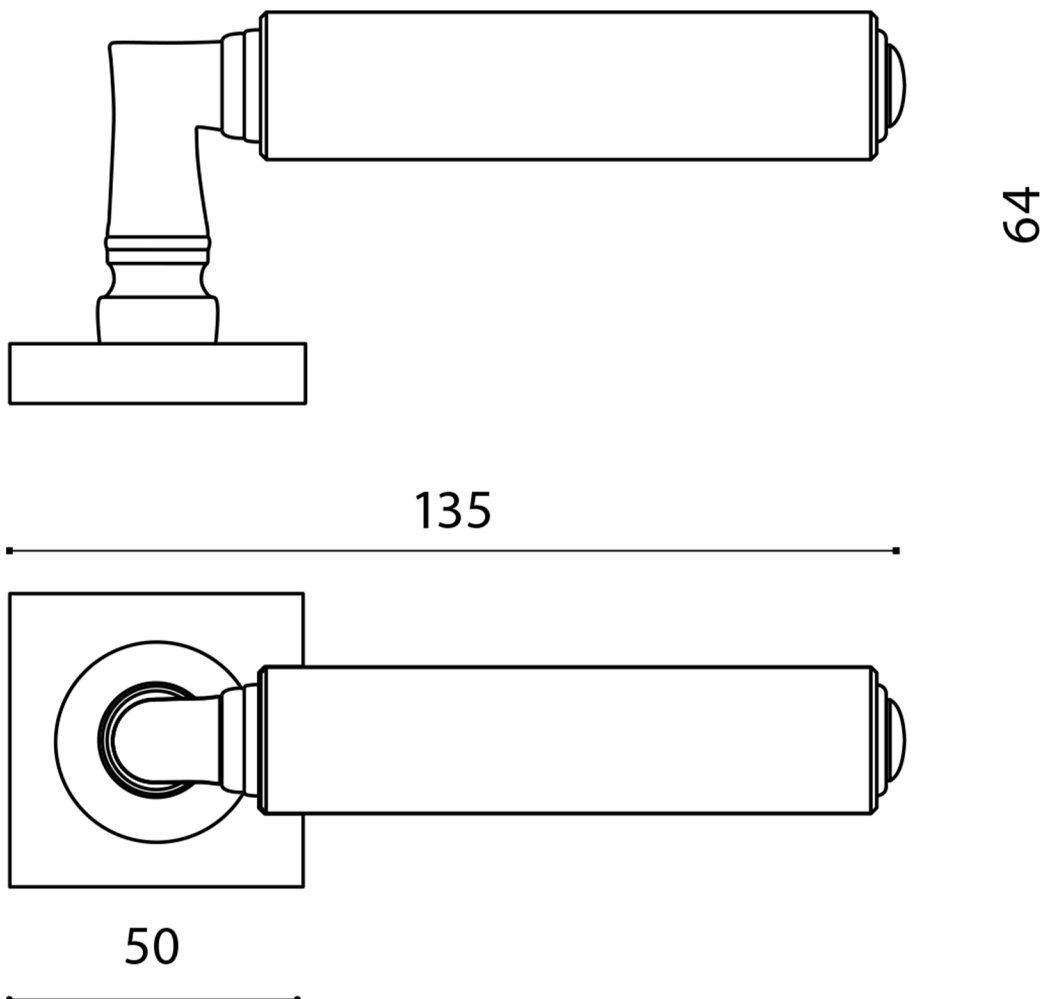

## CUBO

Category: Door Handle

Material: Brass/Leather

Dimensions: 5.3"(L) x 1.9"(W) x 2.9"(H)

\*Numbers are in millimeters