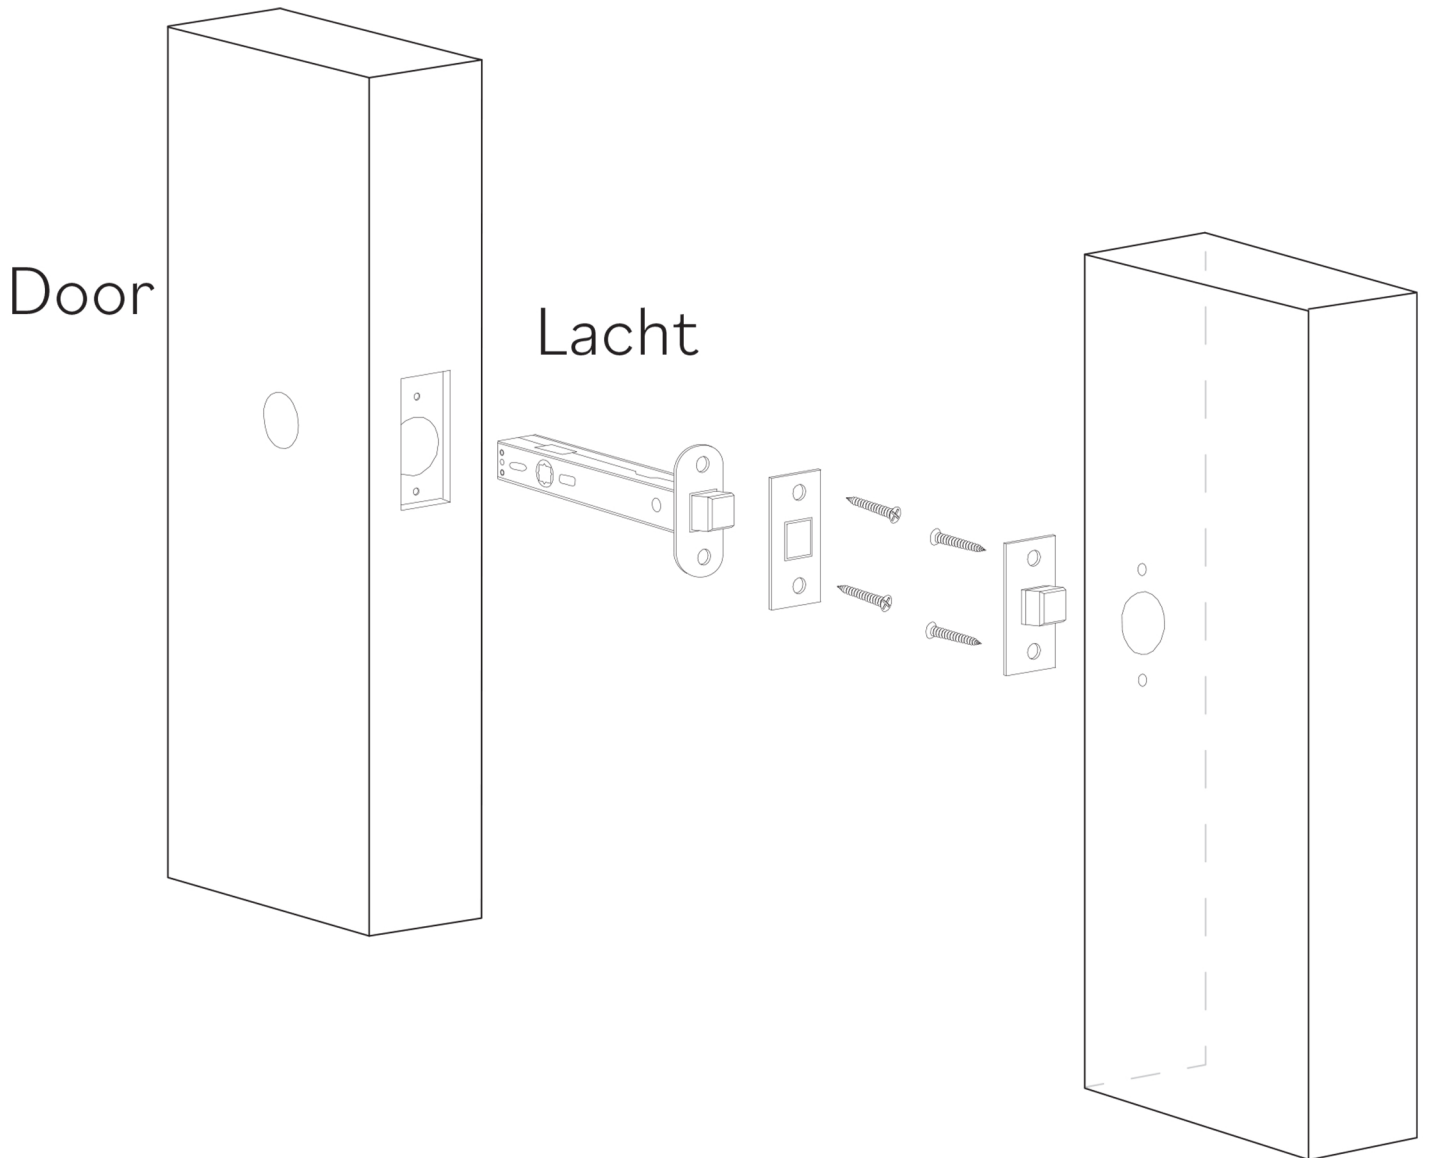

## CUBO

Category: Door Handle

Material: Brass/Leather

Dimensions: 5.3"(L) x 1.9"(W) x 2.9"(H)

\*Numbers are in millimeters

## PASSAGE

### DOUBLE INSTALLATION

1 for the handle  
1 for the latchbolt