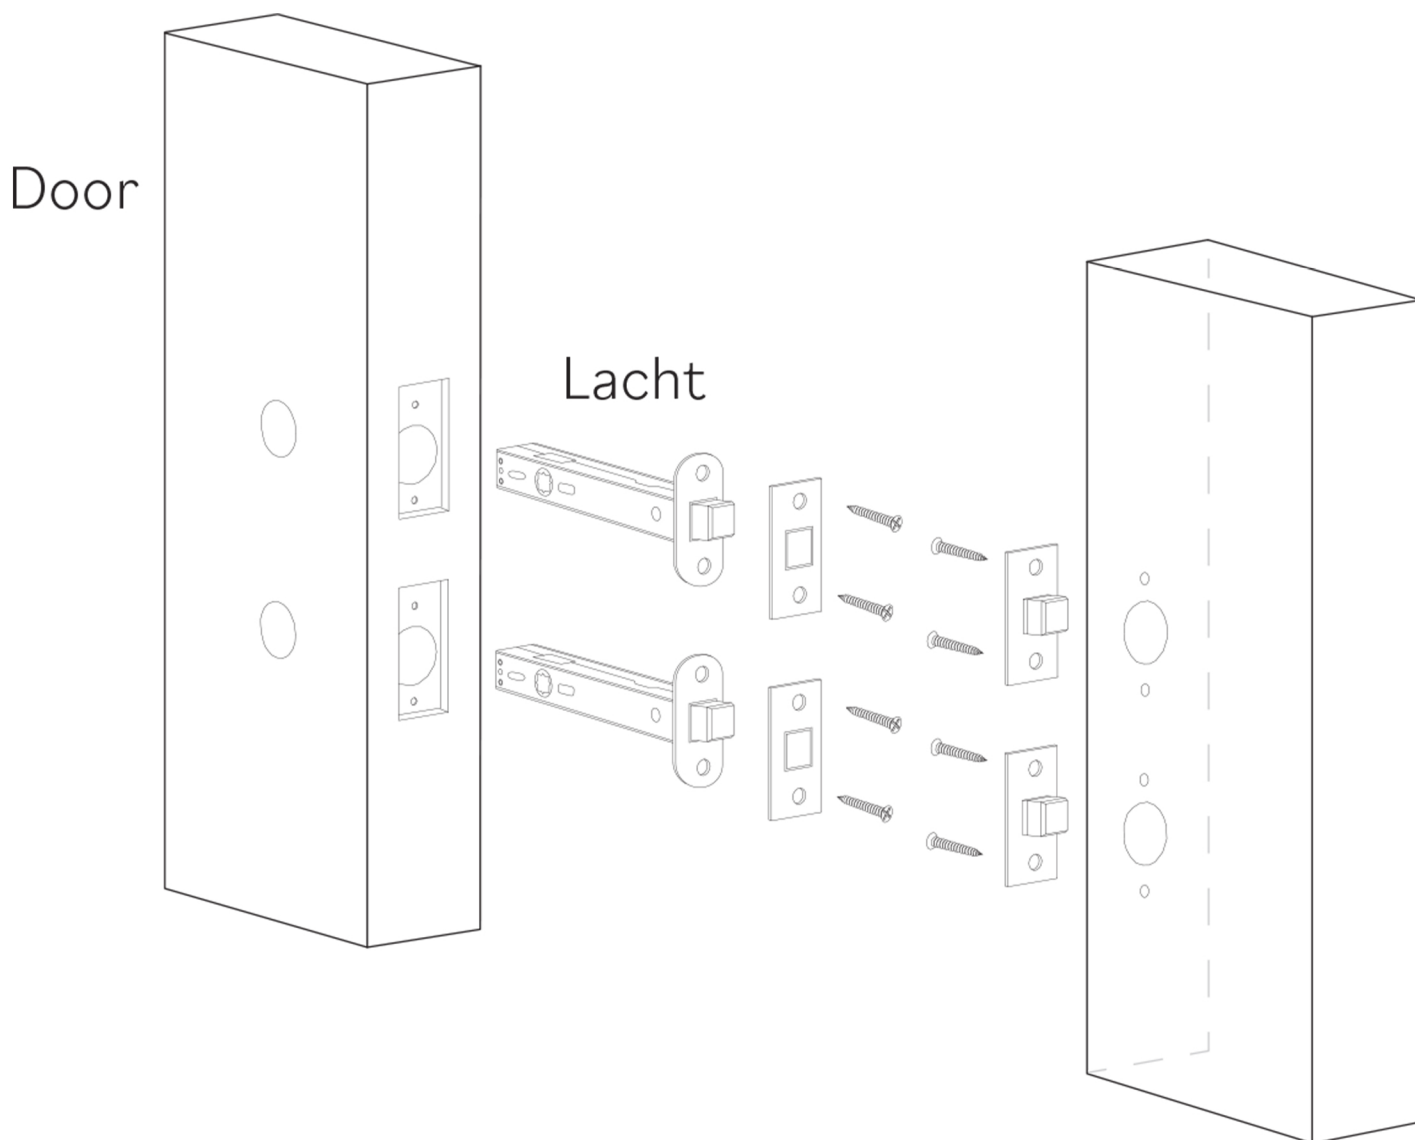

## CUBO

Category: Door Handle

Material: Brass/Leather

Dimensions: 5.3"(L) x 1.9"(W) x 2.9"(H)

\*Numbers are in millimeters

## PASSAGE

### DOUBLE INSTALLATION

1 for the handle  
1 for the latchbolt