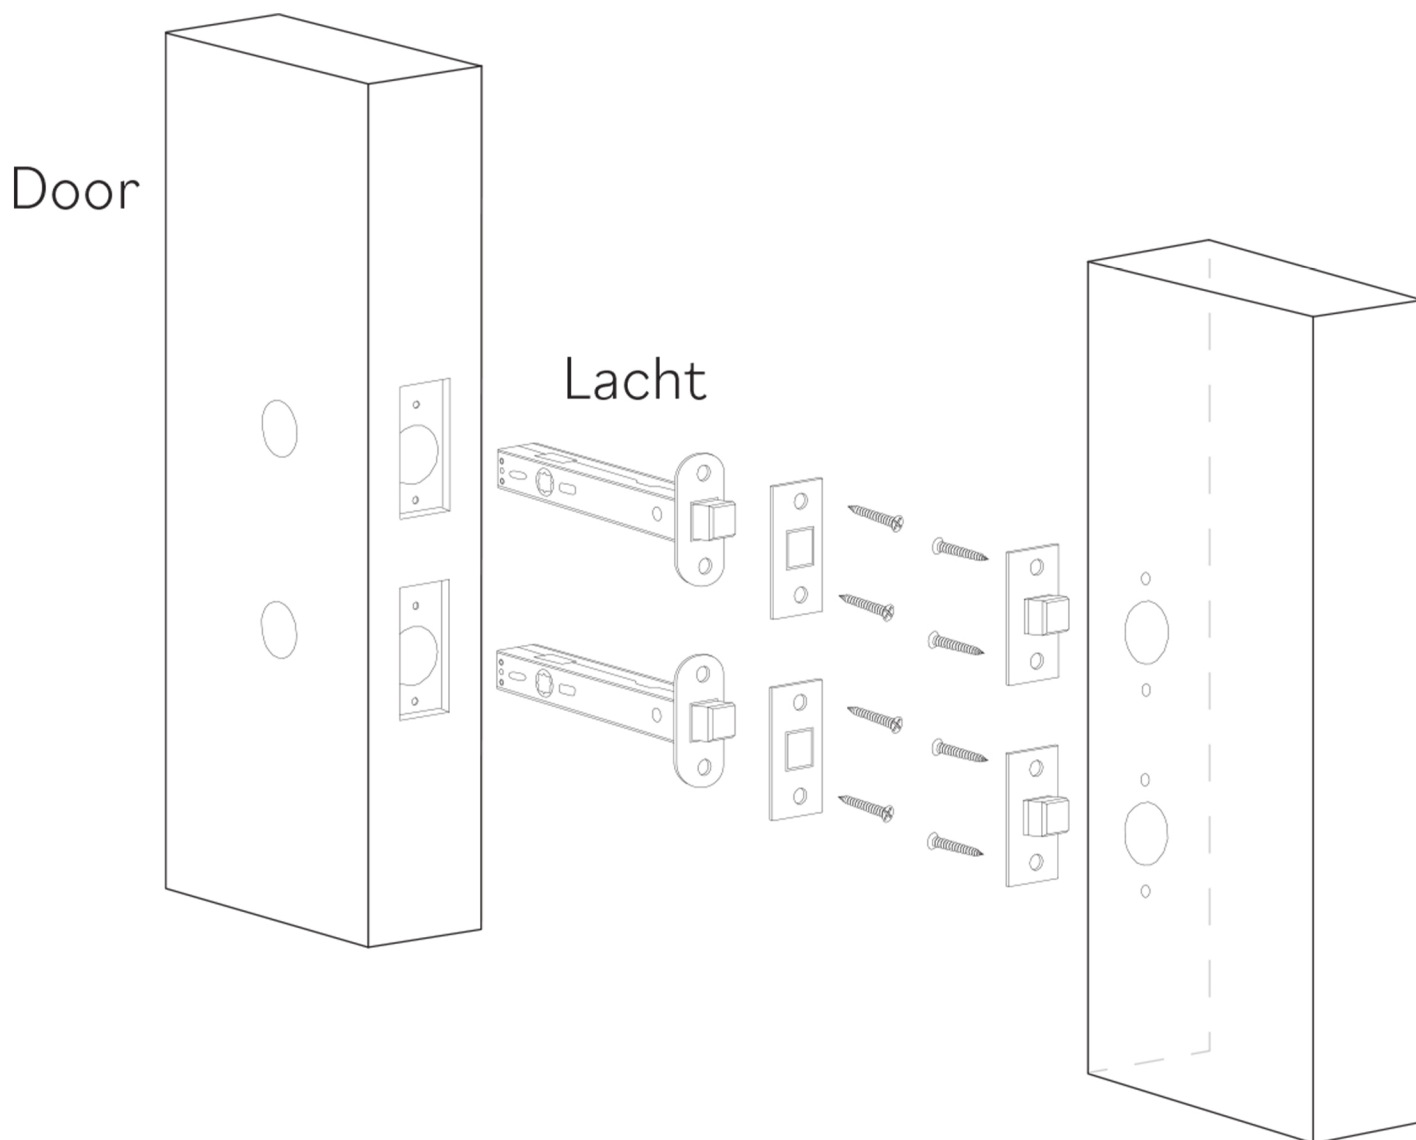

## GIRO

Category: Door Handle

Material: Brass/Crystal

Dimensions: 5.3"(L) x 2"(W) x 2"(H)

\*Numbers are in millimeters

## PASSAGE

### DOUBLE INSTALLATION

1 for the handle  
1 for the latchbolt