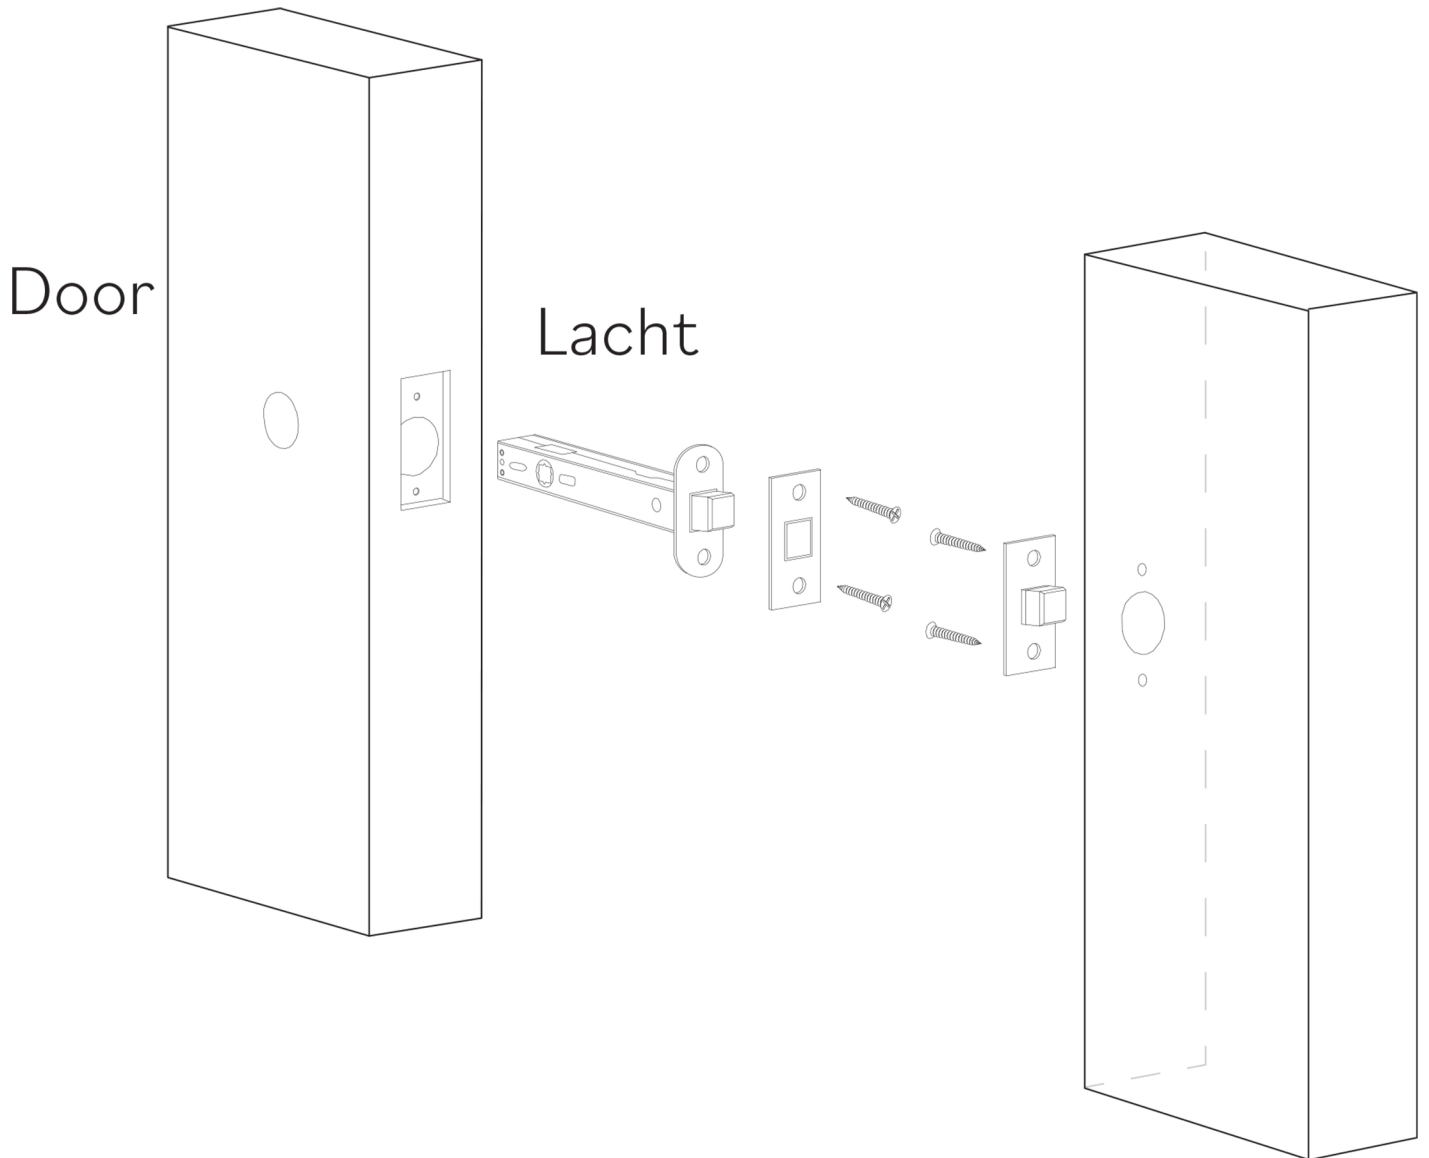

## GIRO

Category: Door Handle

Material: Brass/Crystal

Dimensions: 5.3"(L) x 2"(W) x 2"(H)

\*Numbers are in millimeters

## PASSAGE

### DOUBLE INSTALLATION

1 for the handle  
1 for the latchbolt