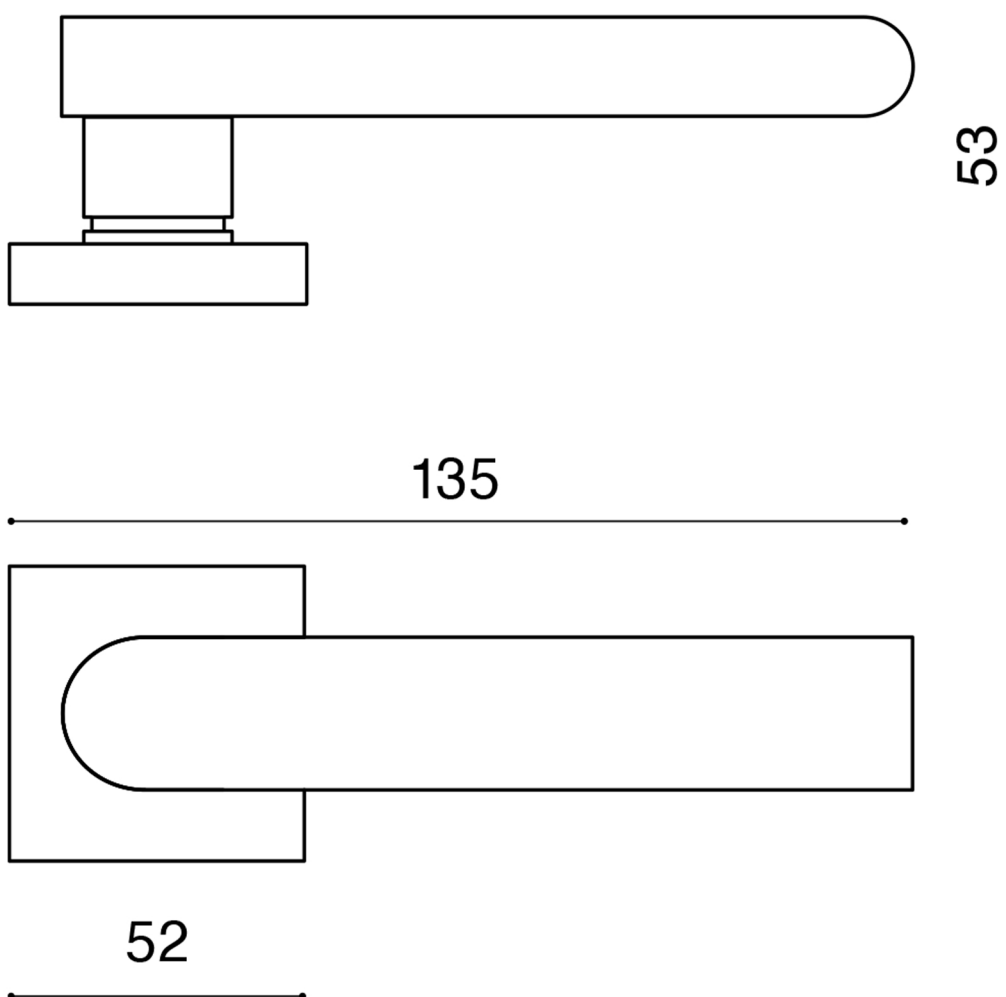

## GIRO

Category: Door Handle

Material: Brass/Crystal

Dimensions: 5.3"(L) x 2"(W) x 2"(H)

\*Numbers are in millimeters