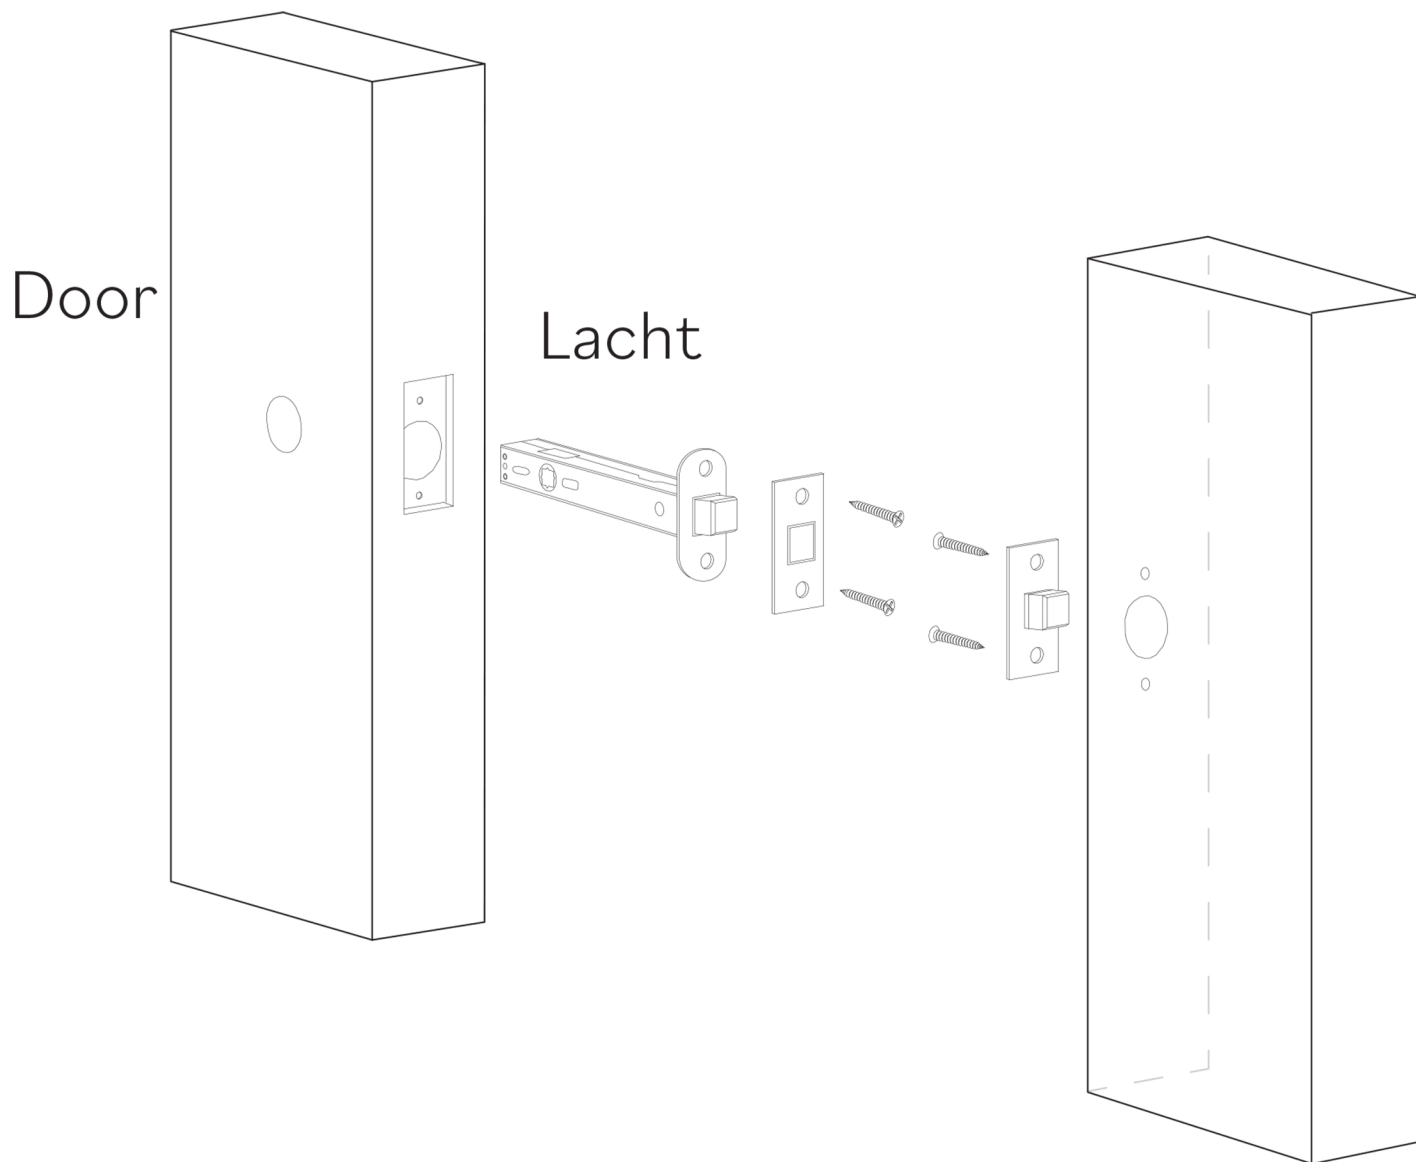

Model: HAN-ICE-CHR
Category: Door Handle
Material: Crystal
Dimensions: 5.1"(L) x 2"(W) x 3.5"(H)

Description: Luxury crystal door handle in transparent handle / chrome hardware finish.

*Numbers are in millimeters

ASSEMBLY INSTRUCTIONS

PASSAGE

ASSEMBLY INSTRUCTIONS PASSAGE WC

DOUBLE INSTALLATION

1 for the handle
1 for the latchbolt

ASSEMBLY INSTRUCTIONS

PRIVACY PIN