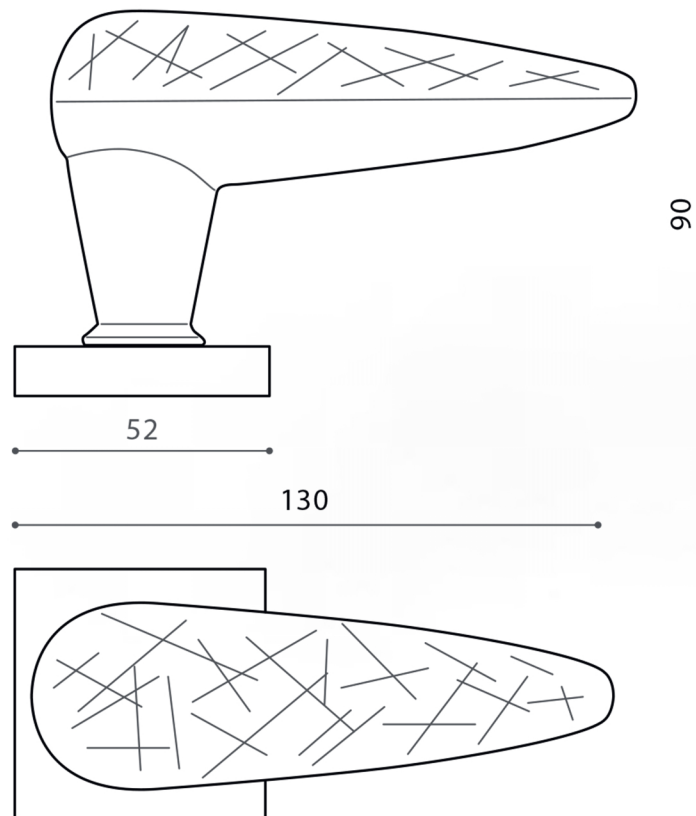

Model: HAN-ICE-CHR
Category: Door Handle
Material: Crystal
Dimensions: 5.1"(L) x 2"(W) x 3.5"(H)

Description: Luxury crystal door handle in transparent handle / chrome hardware finish.

*Numbers are in millimeters

ASSEMBLY INSTRUCTIONS

PASSAGE

ASSEMBLY INSTRUCTIONS PASSAGE WC

DOUBLE INSTALLATION

1 for the handle
1 for the latchbolt

ASSEMBLY INSTRUCTIONS

PRIVACY PIN