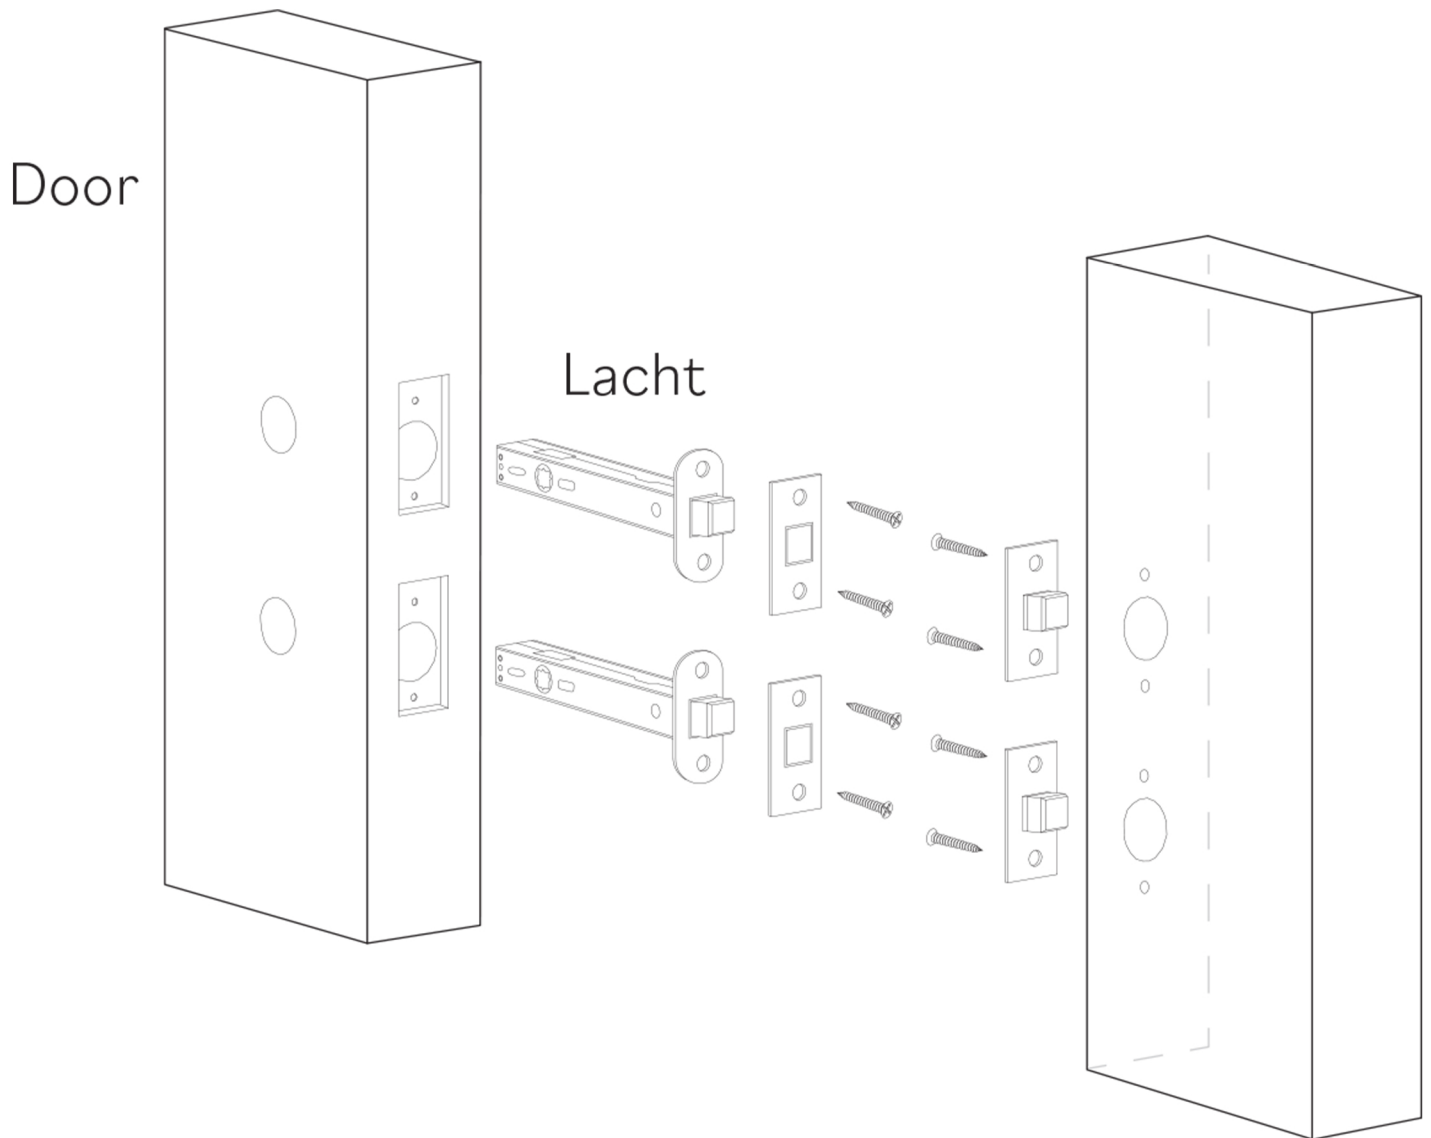

Model: HAN-ICE-CHR
Category: Door Handle
Material: Crystal
Dimensions: 5.1"(L) x 2"(W) x 3.5"(H)

Description: Luxury crystal door handle in transparent handle / chrome hardware finish.

*Numbers are in millimeters

ASSEMBLY INSTRUCTIONS

PASSAGE

ASSEMBLY INSTRUCTIONS PASSAGE WC

DOUBLE INSTALLATION

1 for the handle
1 for the latchbolt

ASSEMBLY INSTRUCTIONS

PRIVACY PIN