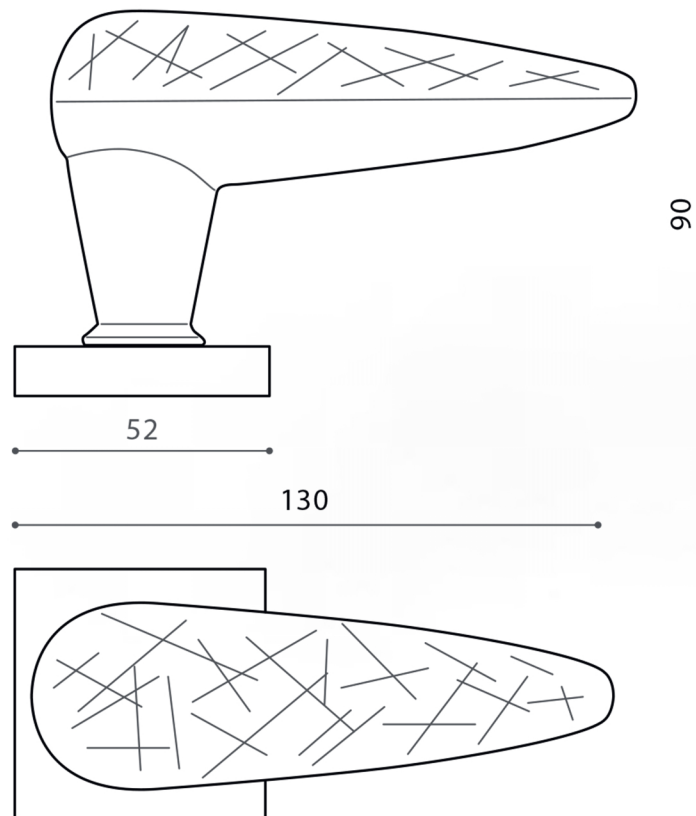

Model: HAN-ICE-GLD  
Category: Door Handle  
Material: Crystal  
Dimensions: 5.1"(L) x 2"(W) x 3.5"(H)

Description: Luxury crystal door handle in transparent handle / gold hardware finish.

\*Numbers are in millimeters

# ASSEMBLY INSTRUCTIONS