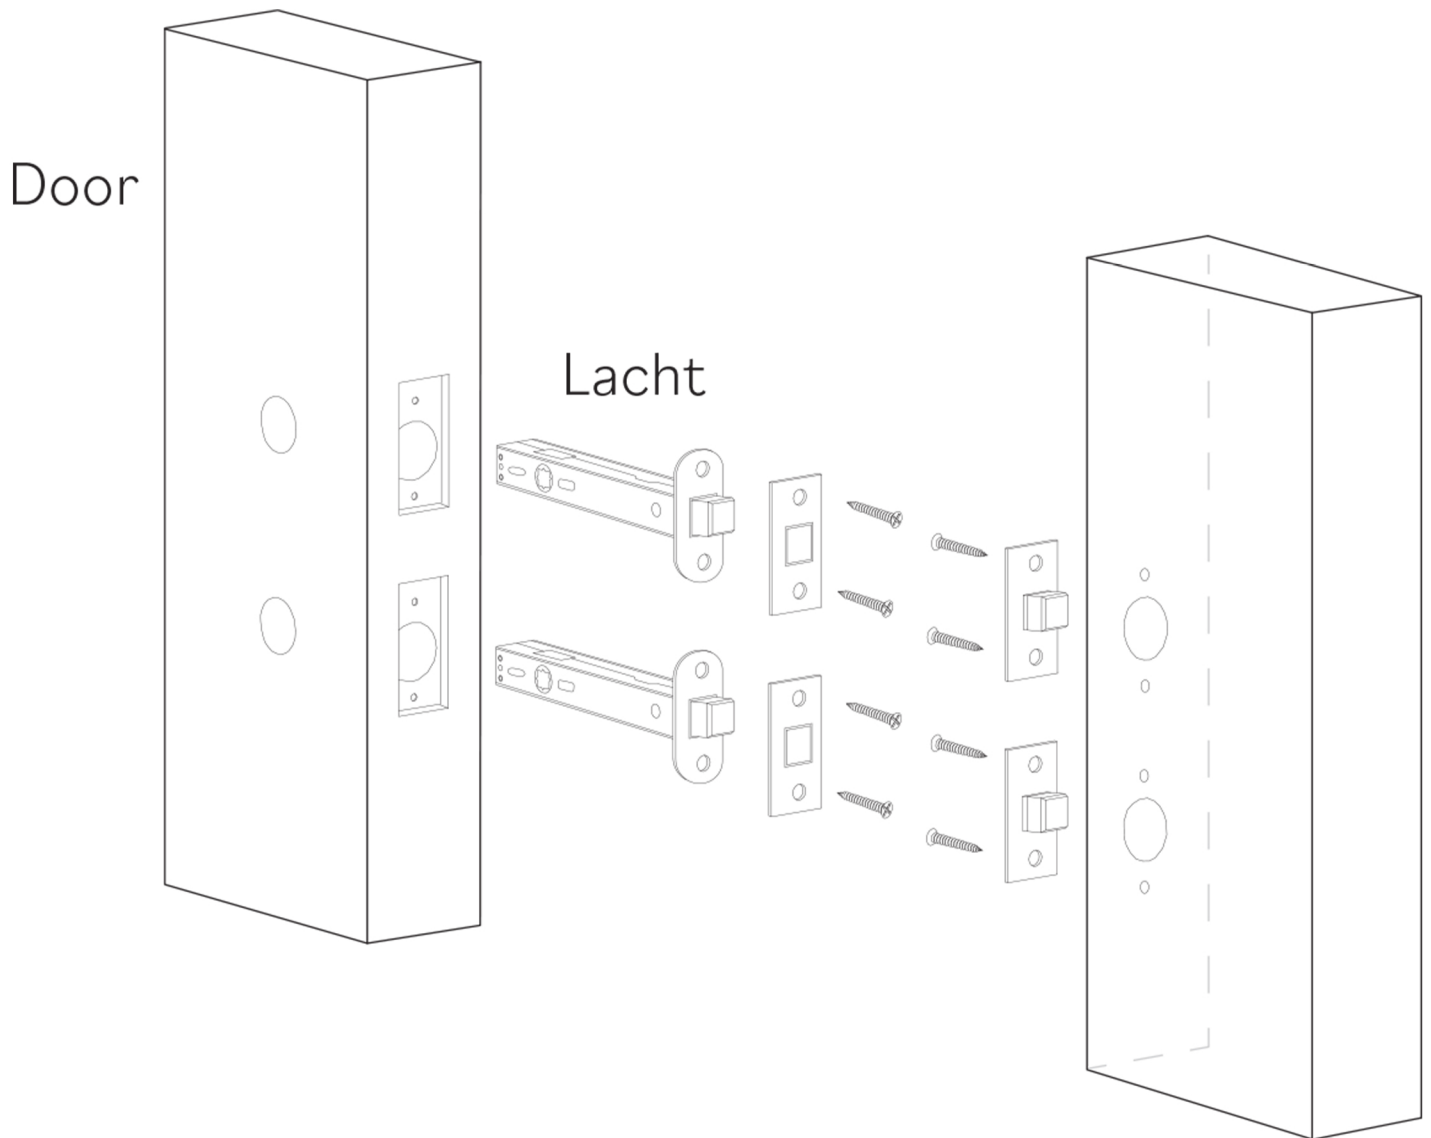

Model: HAN-ICE-GLD  
Category: Door Handle  
Material: Crystal  
Dimensions: 5.1"(L) x 2"(W) x 3.5"(H)

Description: Luxury crystal door handle in transparent handle / gold hardware finish.

\*Numbers are in millimeters

## PASSAGE

### DOUBLE INSTALLATION

1 for the handle  
1 for the latchbolt