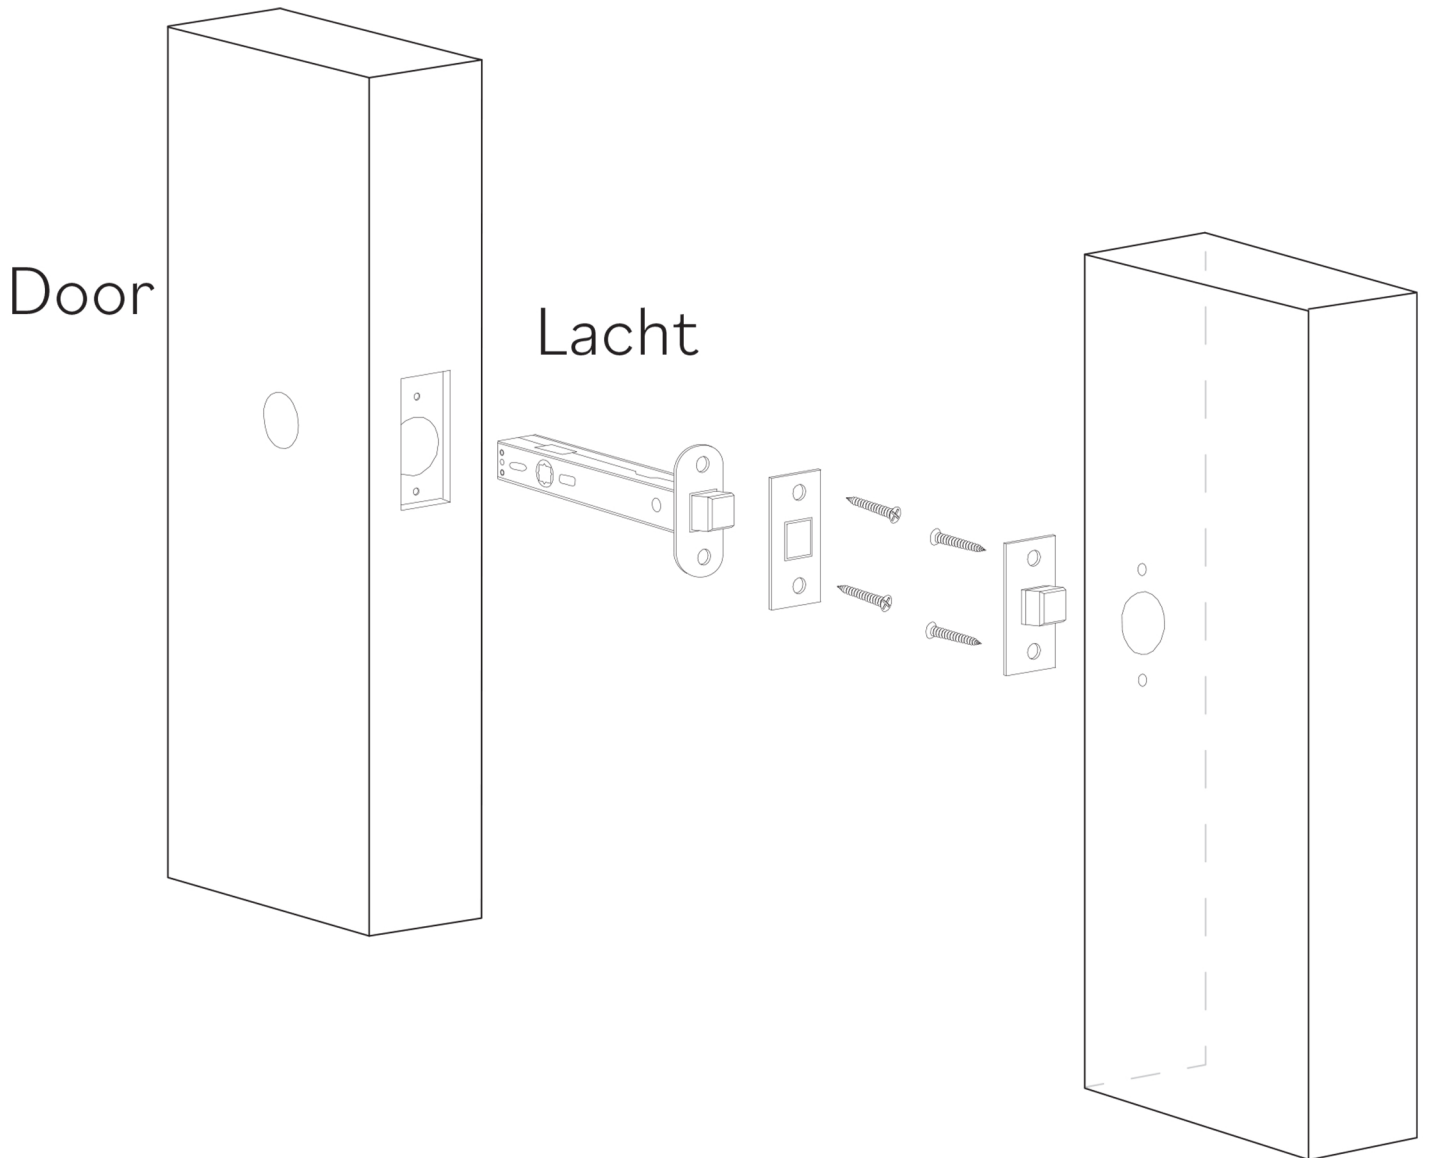

Model: HAN-ICE-GLD  
Category: Door Handle  
Material: Crystal  
Dimensions: 5.1"(L) x 2"(W) x 3.5"(H)

Description: Luxury crystal door handle in transparent handle / gold hardware finish.

\*Numbers are in millimeters

## PASSAGE

### DOUBLE INSTALLATION

1 for the handle  
1 for the latchbolt