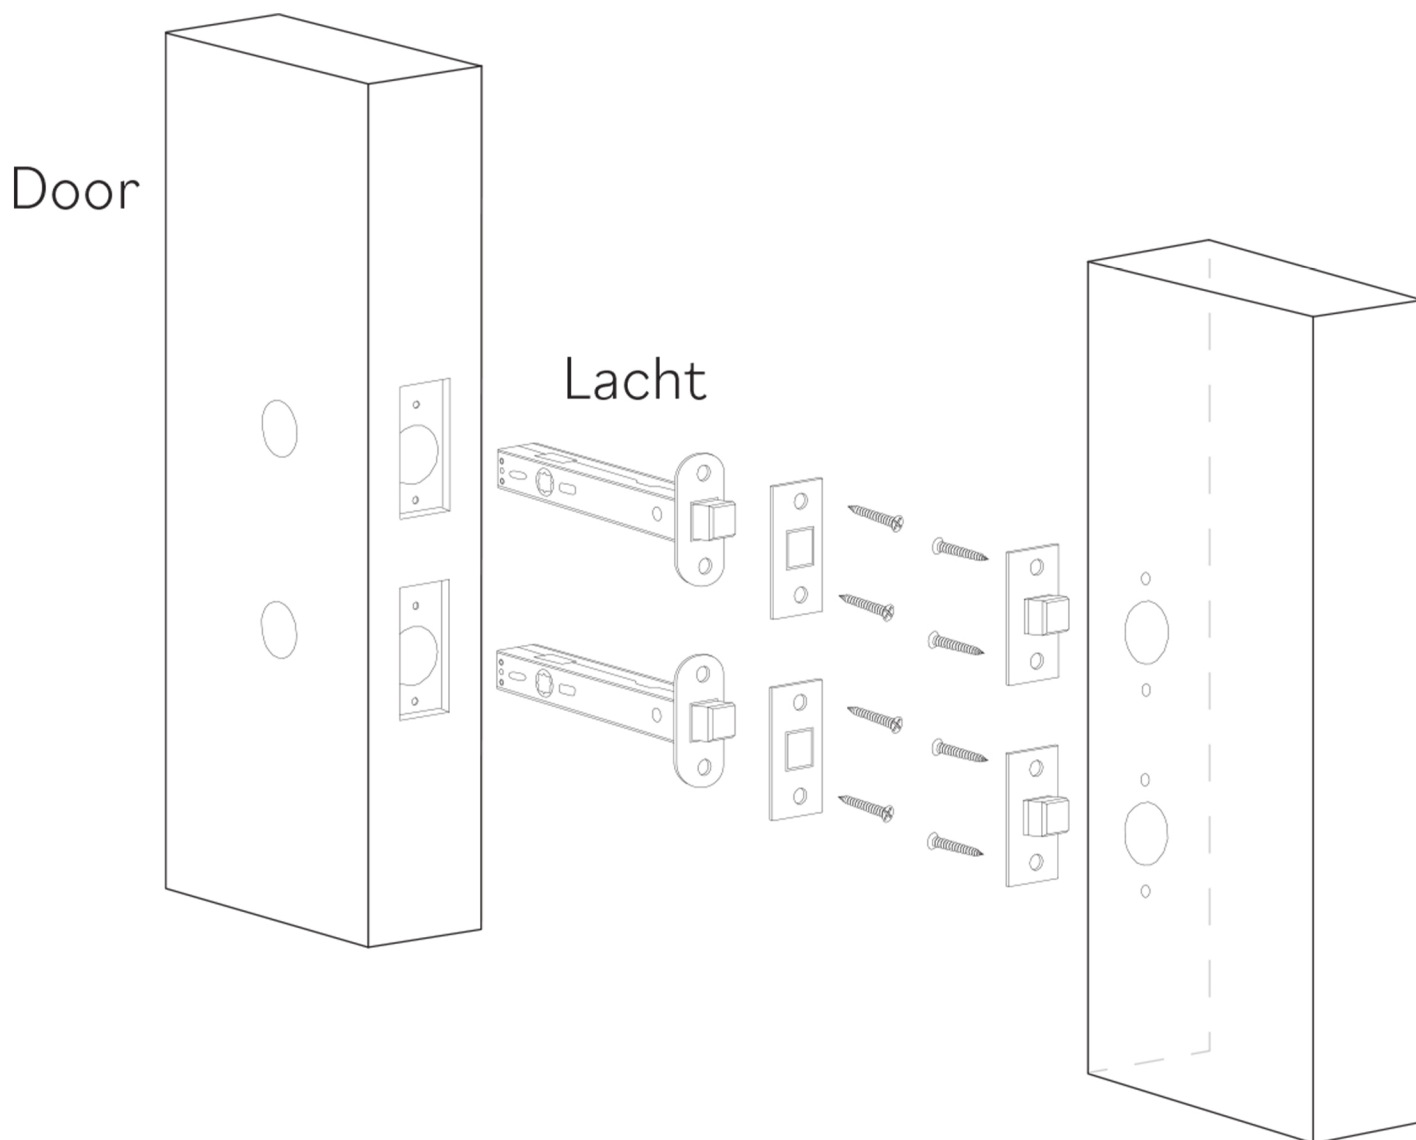

KIK

Category: Door Handle

Material: Brass/Leather

Dimensions: 5.5"(L) x 1.9"(W) x 2.5"(H)

*Numbers are in millimeters

ASSEMBLY INSTRUCTIONS

PASSAGE

ASSEMBLY INSTRUCTIONS PASSAGE WC

DOUBLE INSTALLATION

1 for the handle
1 for the latchbolt

ASSEMBLY INSTRUCTIONS

PRIVACY PIN