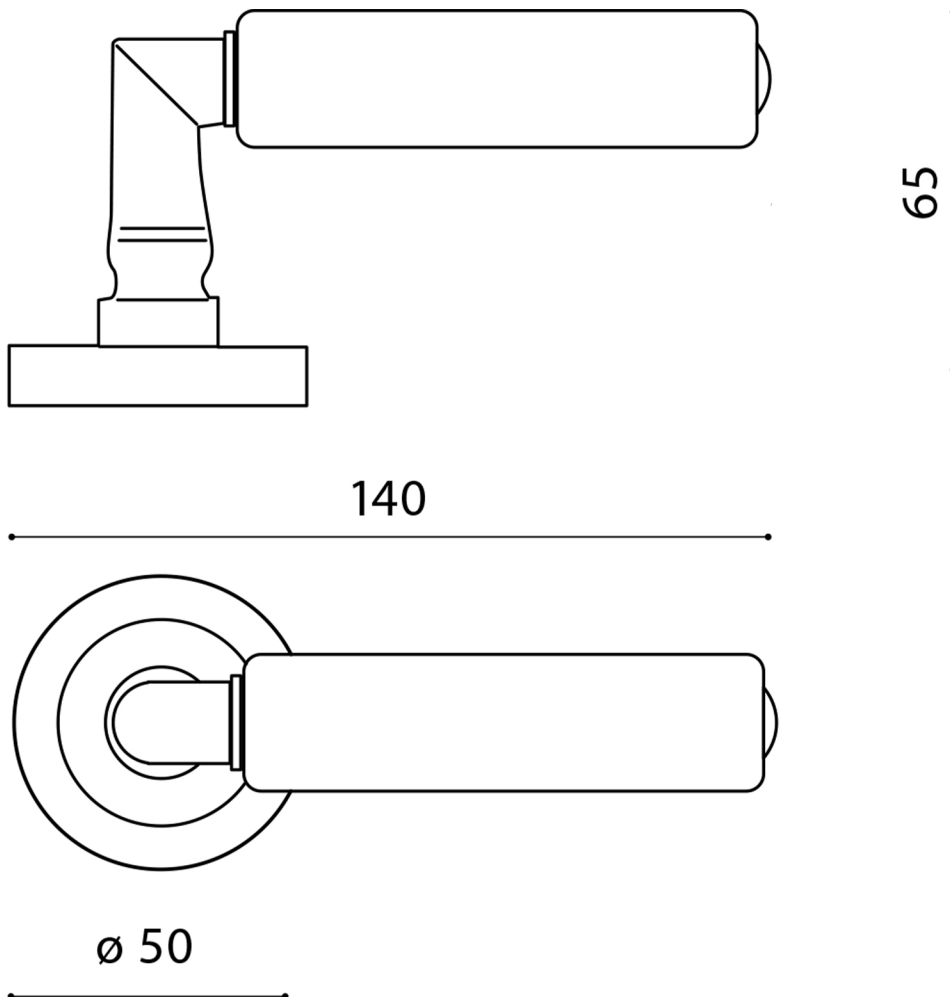

KIK

Category: Door Handle

Material: Brass/Leather

Dimensions: 5.5"(L) x 1.9"(W) x 2.5"(H)

*Numbers are in millimeters

ASSEMBLY INSTRUCTIONS

PASSAGE

ASSEMBLY INSTRUCTIONS PASSAGE WC

DOUBLE INSTALLATION

1 for the handle
1 for the latchbolt

ASSEMBLY INSTRUCTIONS

PRIVACY PIN