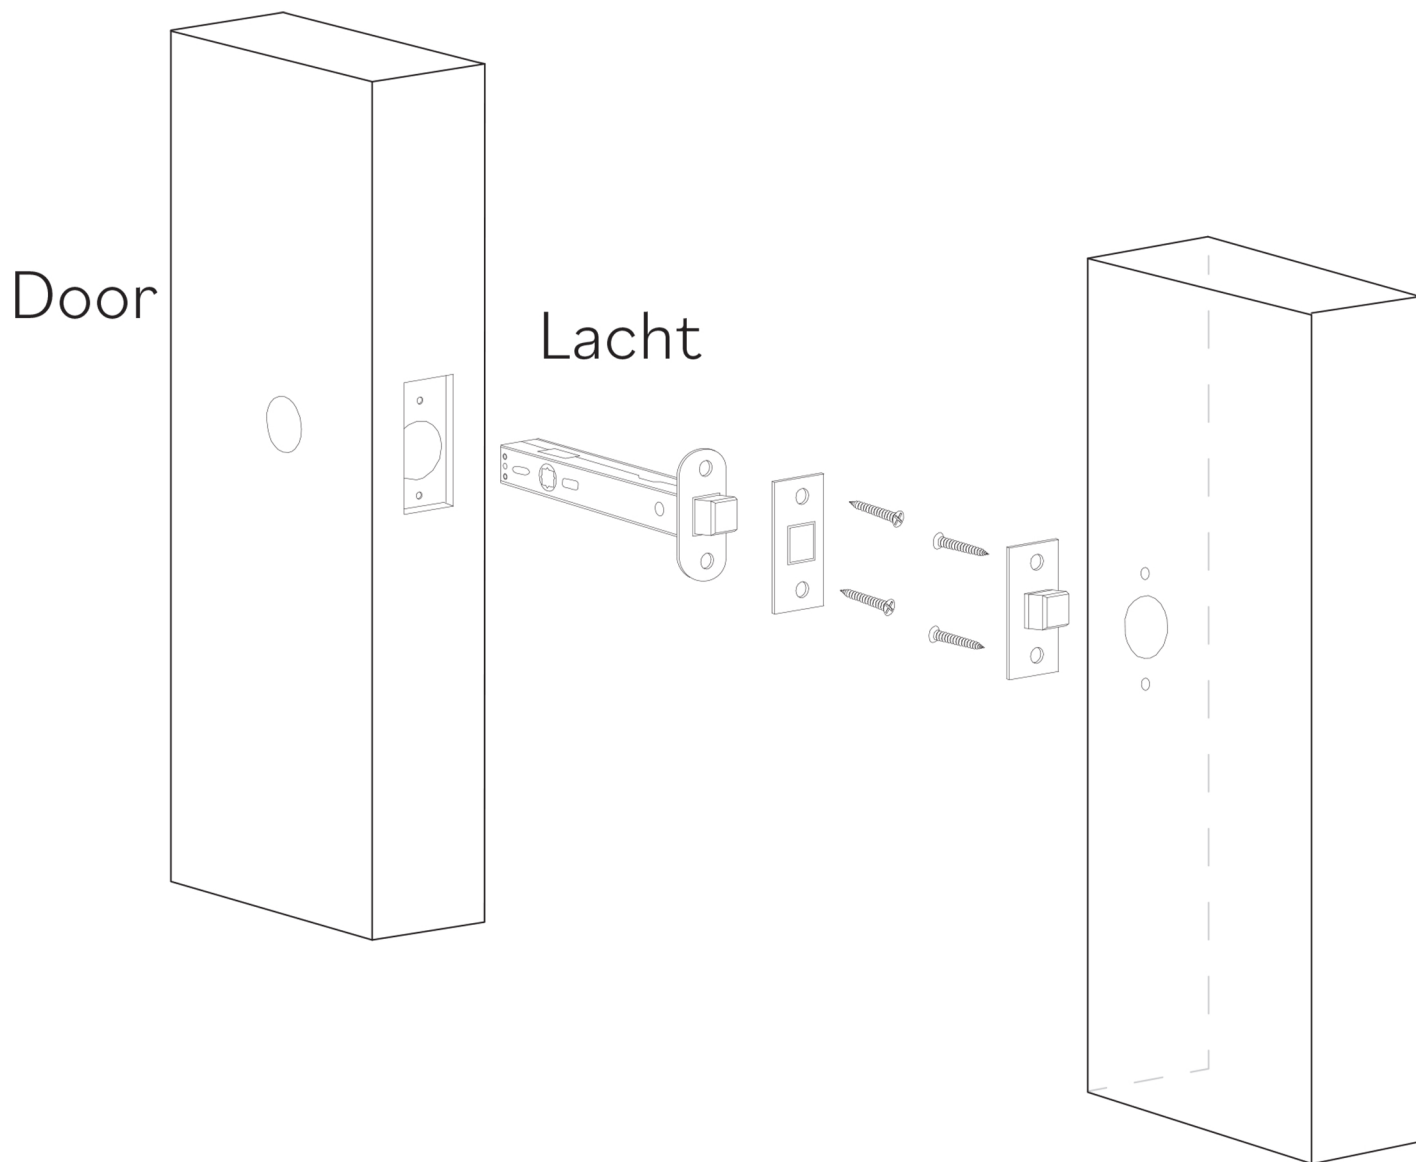

KIK

Category: Door Handle

Material: Brass/Leather

Dimensions: 5.5"(L) x 1.9"(W) x 2.5"(H)

*Numbers are in millimeters

ASSEMBLY INSTRUCTIONS

PASSAGE

ASSEMBLY INSTRUCTIONS PASSAGE WC

DOUBLE INSTALLATION

1 for the handle
1 for the latchbolt

ASSEMBLY INSTRUCTIONS

PRIVACY PIN