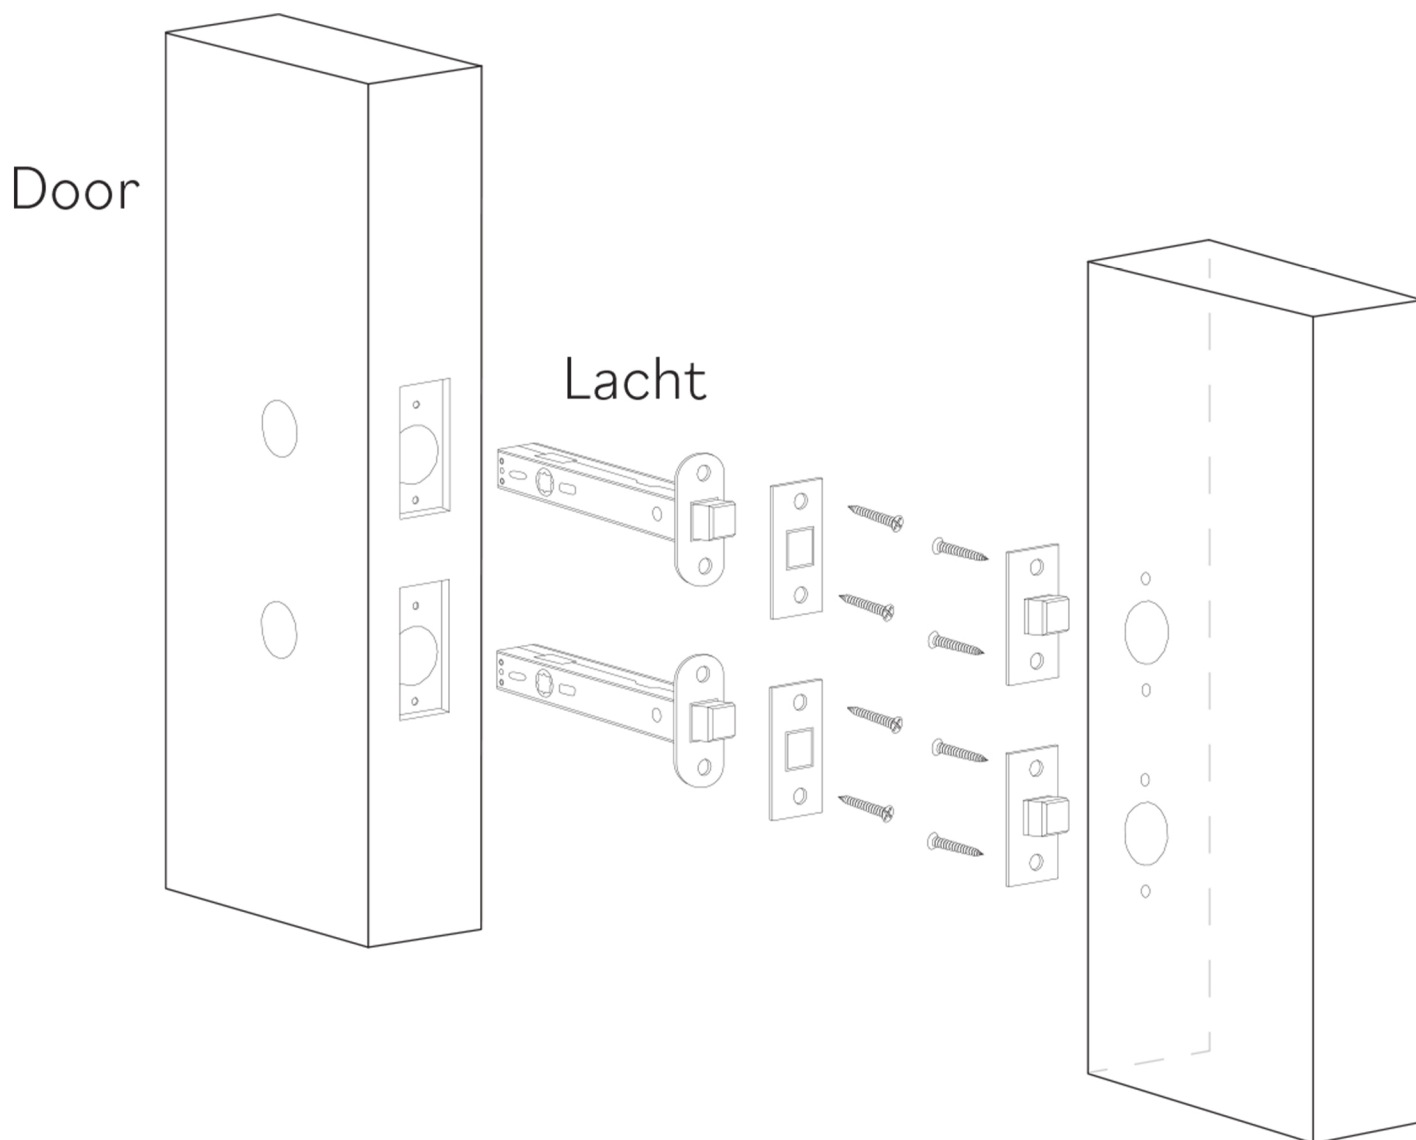

KIK

Category: Door Handle

Material: Brass/Marble

Dimensions: 5.5"(L) x 1.9"(W) x 2.5"(H)

*Numbers are in millimeters

ASSEMBLY INSTRUCTIONS

PASSAGE

ASSEMBLY INSTRUCTIONS PASSAGE WC

DOUBLE INSTALLATION

1 for the handle
1 for the latchbolt

ASSEMBLY INSTRUCTIONS

PRIVACY PIN