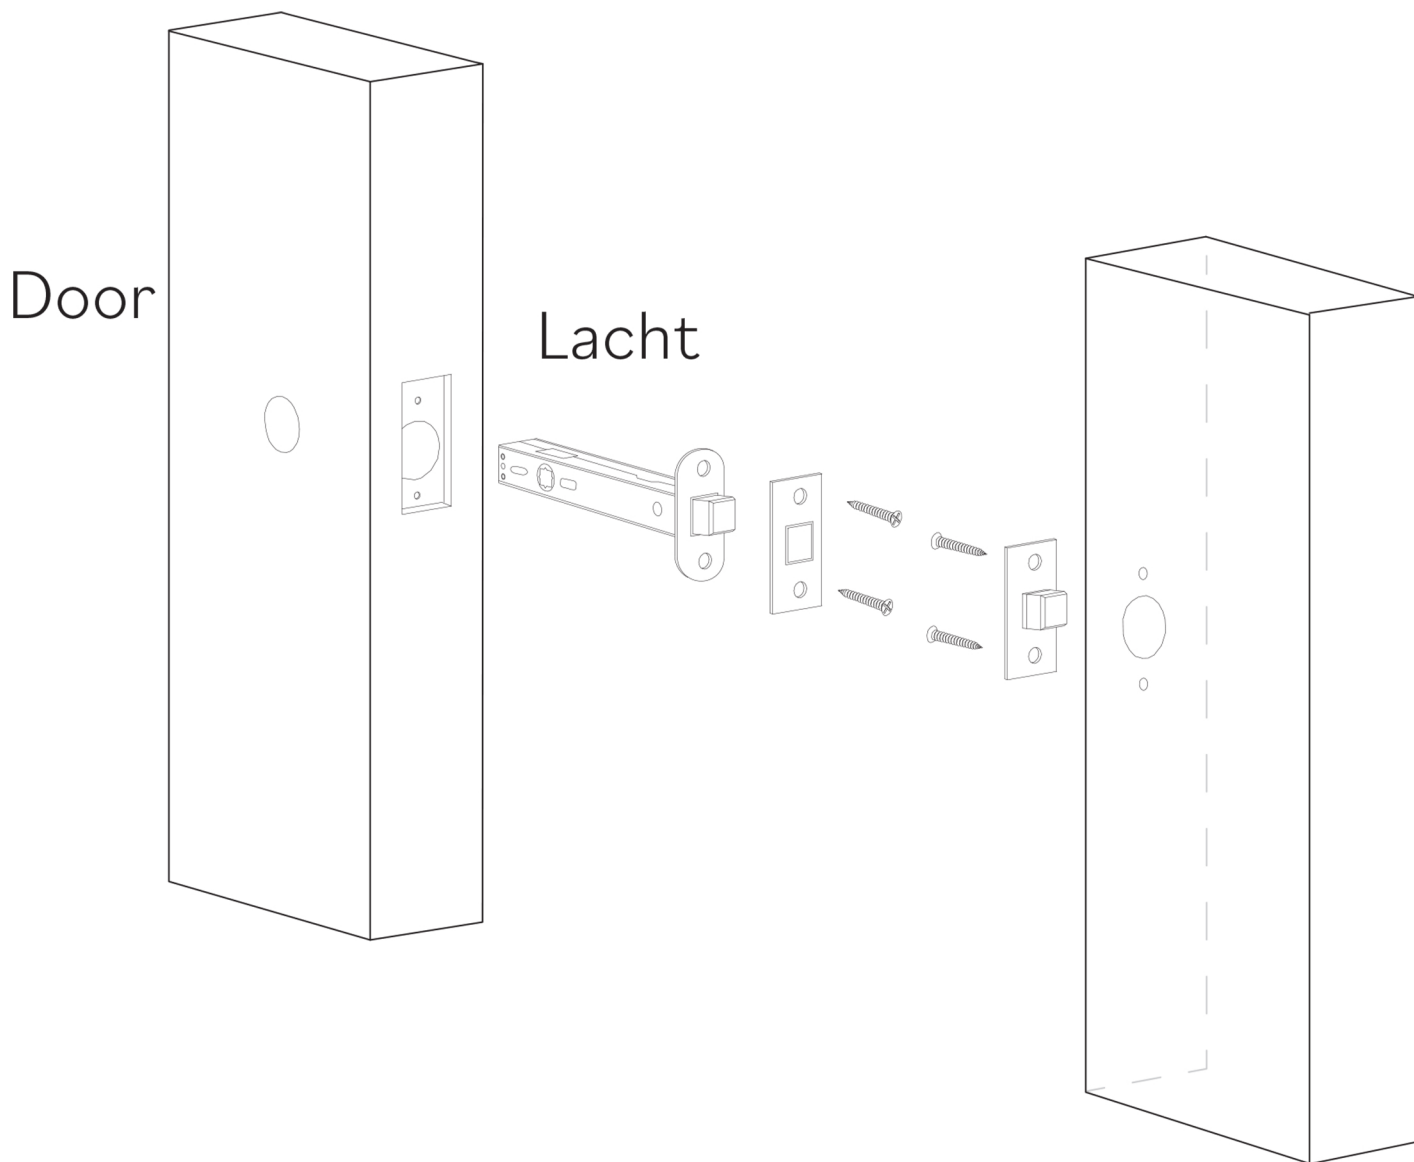

KIK

Category: Door Handle

Material: Brass/Marble

Dimensions: 5.5"(L) x 1.9"(W) x 2.5"(H)

*Numbers are in millimeters

ASSEMBLY INSTRUCTIONS

PASSAGE

ASSEMBLY INSTRUCTIONS PASSAGE WC

DOUBLE INSTALLATION

1 for the handle
1 for the latchbolt

ASSEMBLY INSTRUCTIONS

PRIVACY PIN