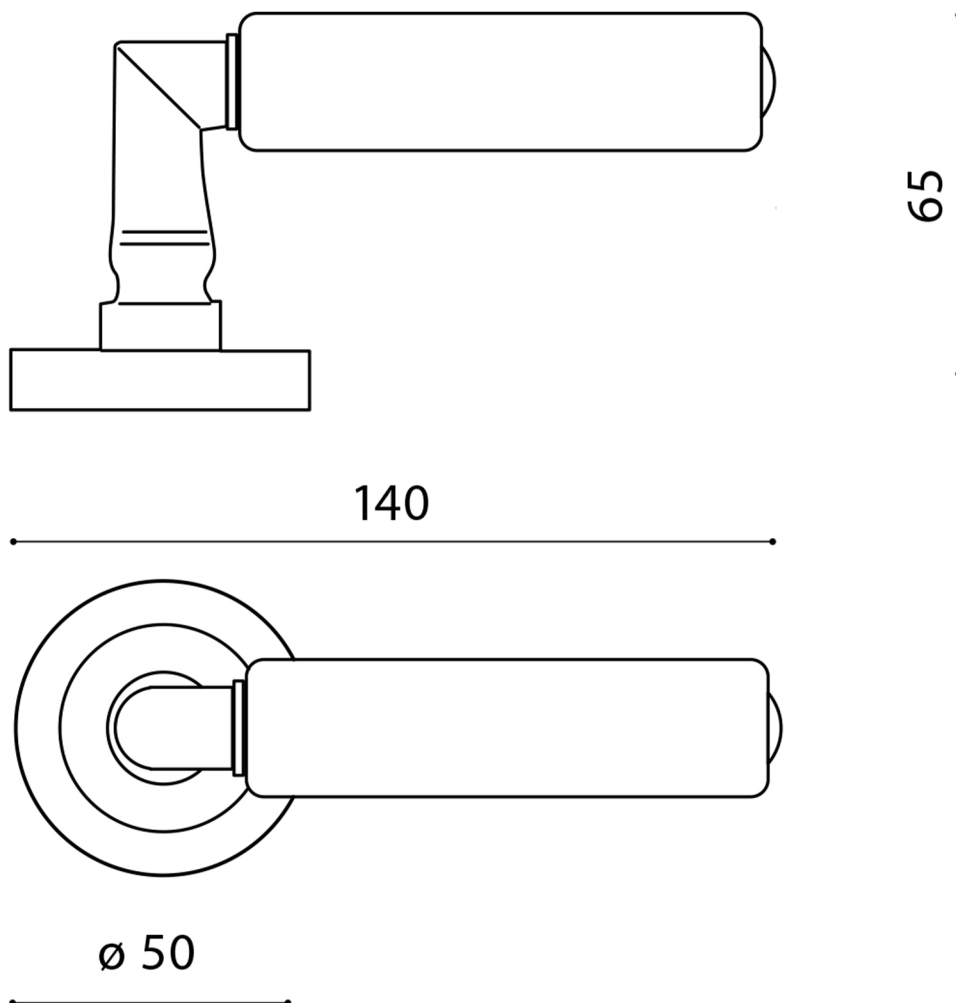

KIK

Category: Door Handle

Material: Brass/Marble

Dimensions: 5.5"(L) x 1.9"(W) x 2.5"(H)

*Numbers are in millimeters

ASSEMBLY INSTRUCTIONS

PASSAGE

ASSEMBLY INSTRUCTIONS PASSAGE WC

DOUBLE INSTALLATION

1 for the handle
1 for the latchbolt

ASSEMBLY INSTRUCTIONS

PRIVACY PIN