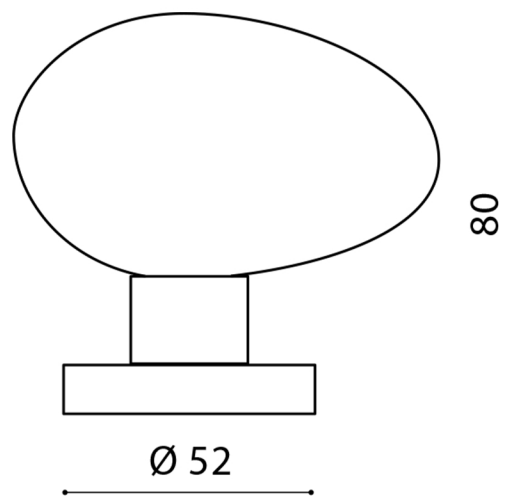

OWL

Category: Door Handle

Material: Brass/Crystal

Dimensions: 2.7"(L) x 3.1"(H)

*Numbers are in millimeters

ASSEMBLY INSTRUCTIONS

PASSAGE

ASSEMBLY INSTRUCTIONS PASSAGE WC

DOUBLE INSTALLATION

1 for the handle
1 for the latchbolt

ASSEMBLY INSTRUCTIONS

PRIVACY PIN