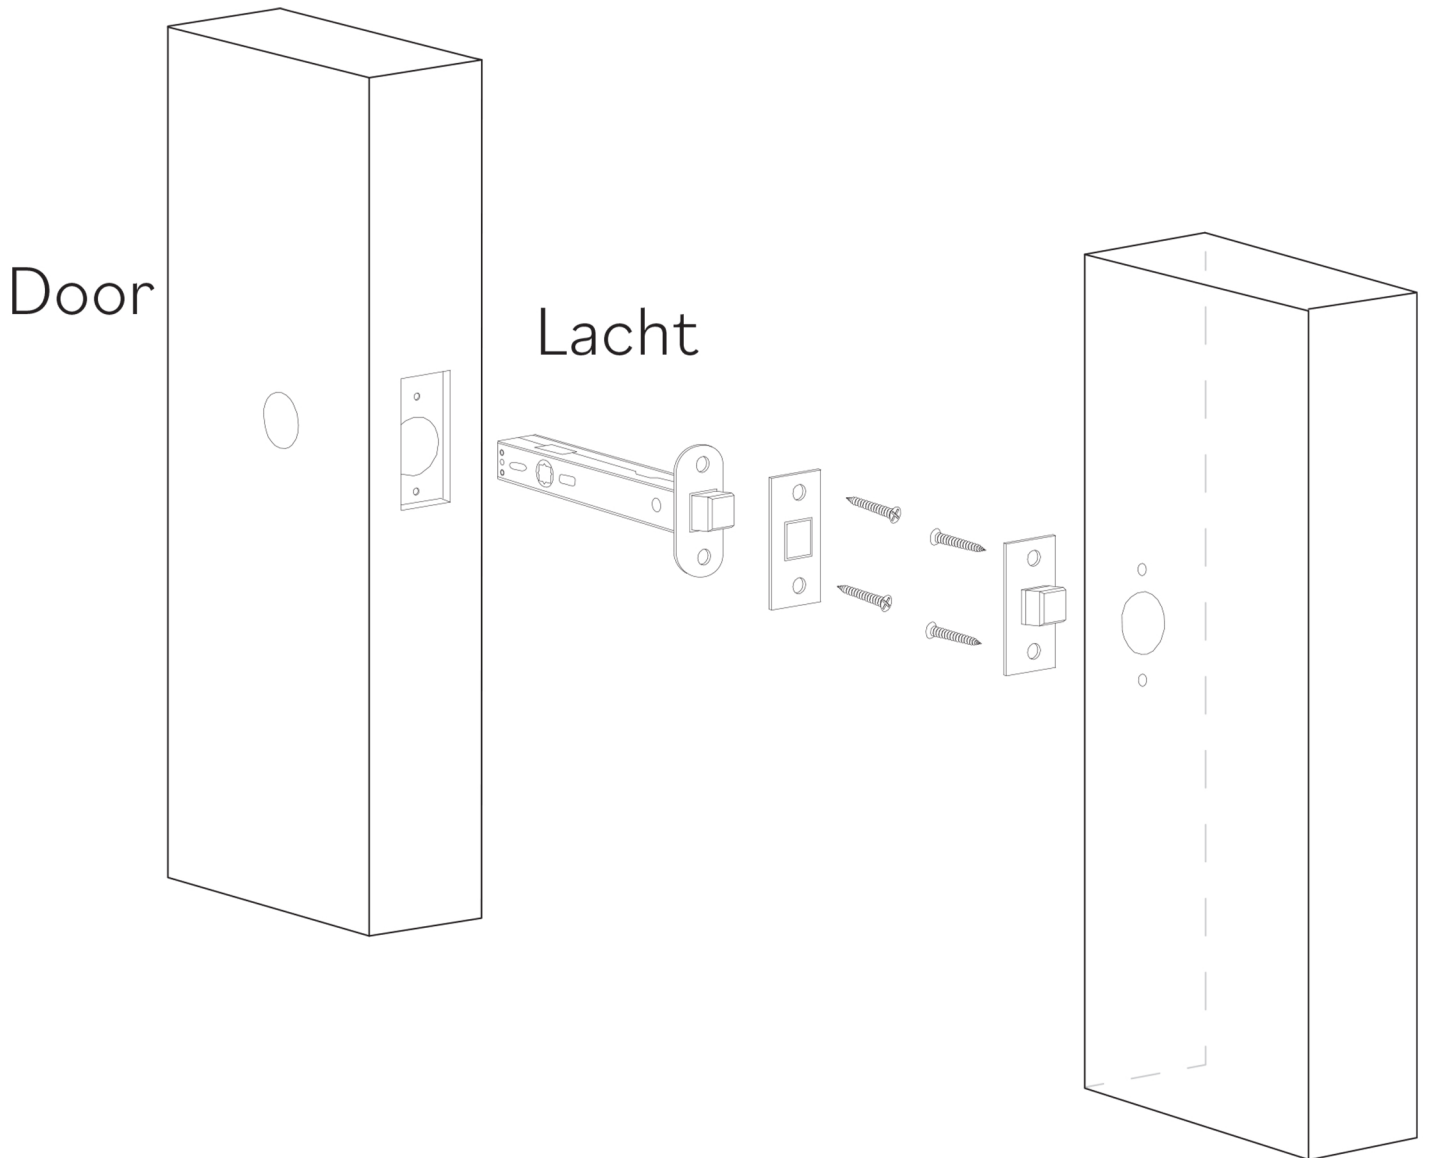

OWL

Category: Door Handle

Material: Brass/Crystal

Dimensions: 2.7"(L) x 3.1"(H)

*Numbers are in millimeters

ASSEMBLY INSTRUCTIONS

PASSAGE

ASSEMBLY INSTRUCTIONS PASSAGE WC

DOUBLE INSTALLATION

1 for the handle
1 for the latchbolt

ASSEMBLY INSTRUCTIONS

PRIVACY PIN