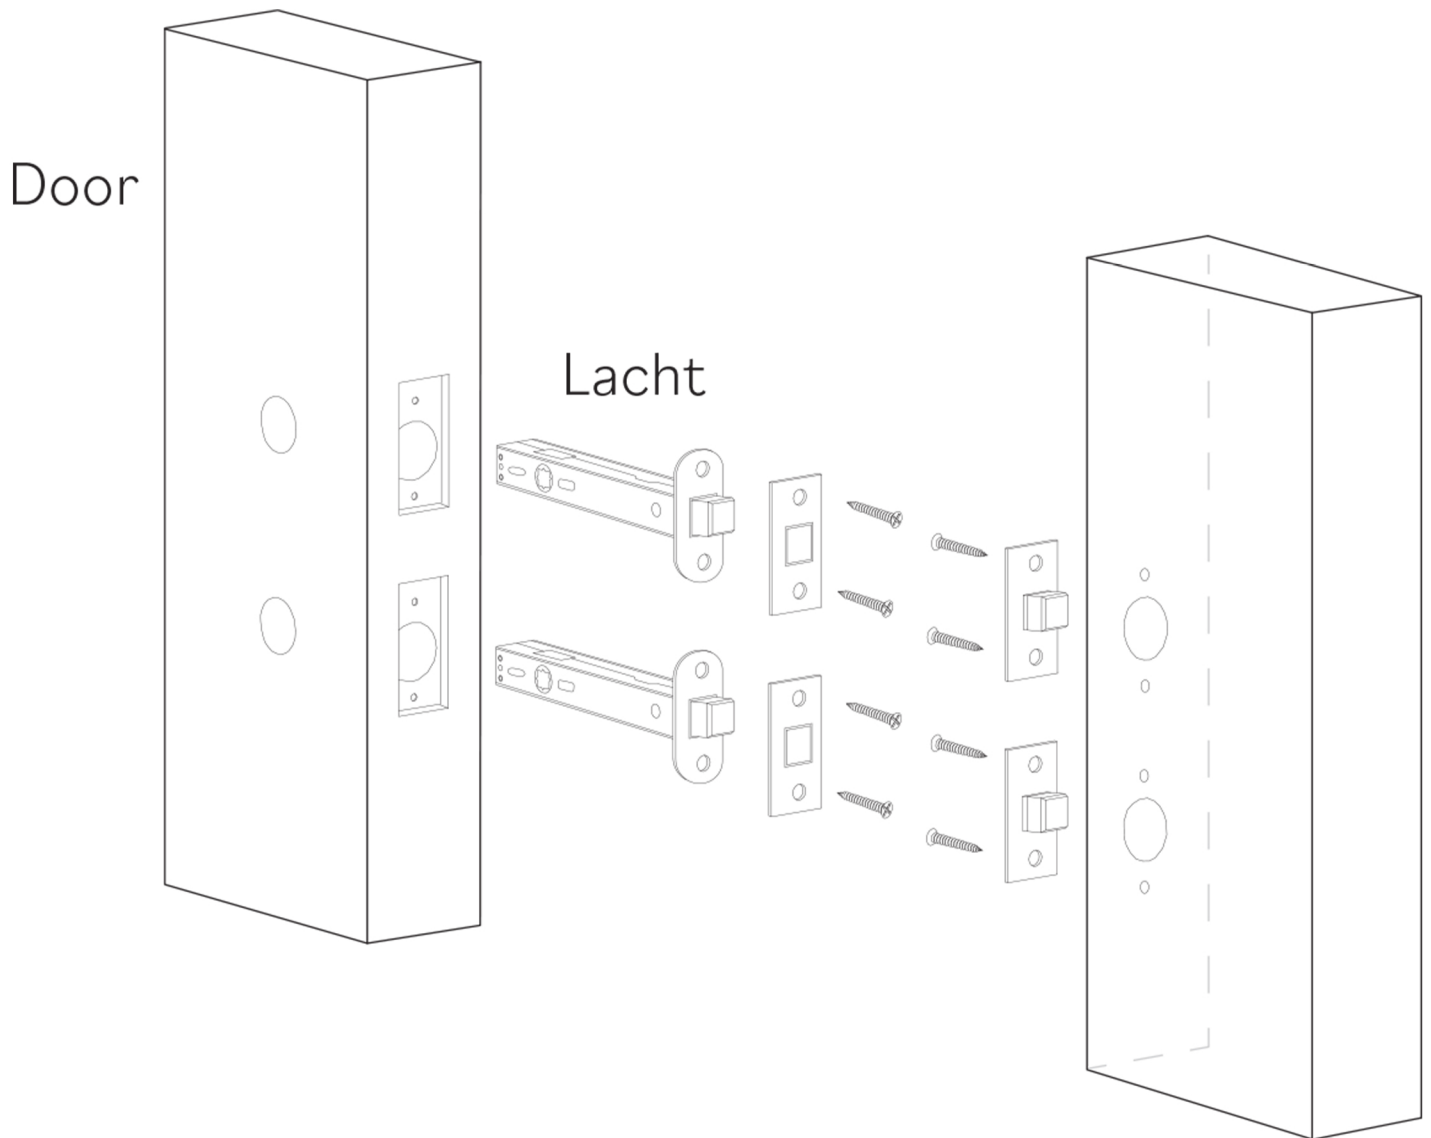

OWL

Category: Door Handle

Material: Brass/Crystal

Dimensions: 2.7"(L) x 3.1"(H)

*Numbers are in millimeters

ASSEMBLY INSTRUCTIONS

PASSAGE

ASSEMBLY INSTRUCTIONS PASSAGE WC

DOUBLE INSTALLATION

1 for the handle
1 for the latchbolt

ASSEMBLY INSTRUCTIONS

PRIVACY PIN