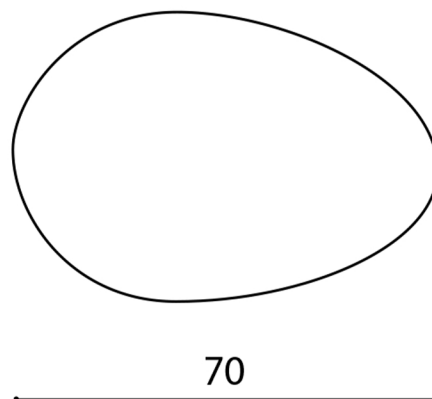

OWL

Category: Door Handle

Material: Brass/Crystal

Dimensions: 2.7"(L) x 3.1"(H)

*Numbers are in millimeters

ASSEMBLY INSTRUCTIONS

PASSAGE

ASSEMBLY INSTRUCTIONS PASSAGE WC