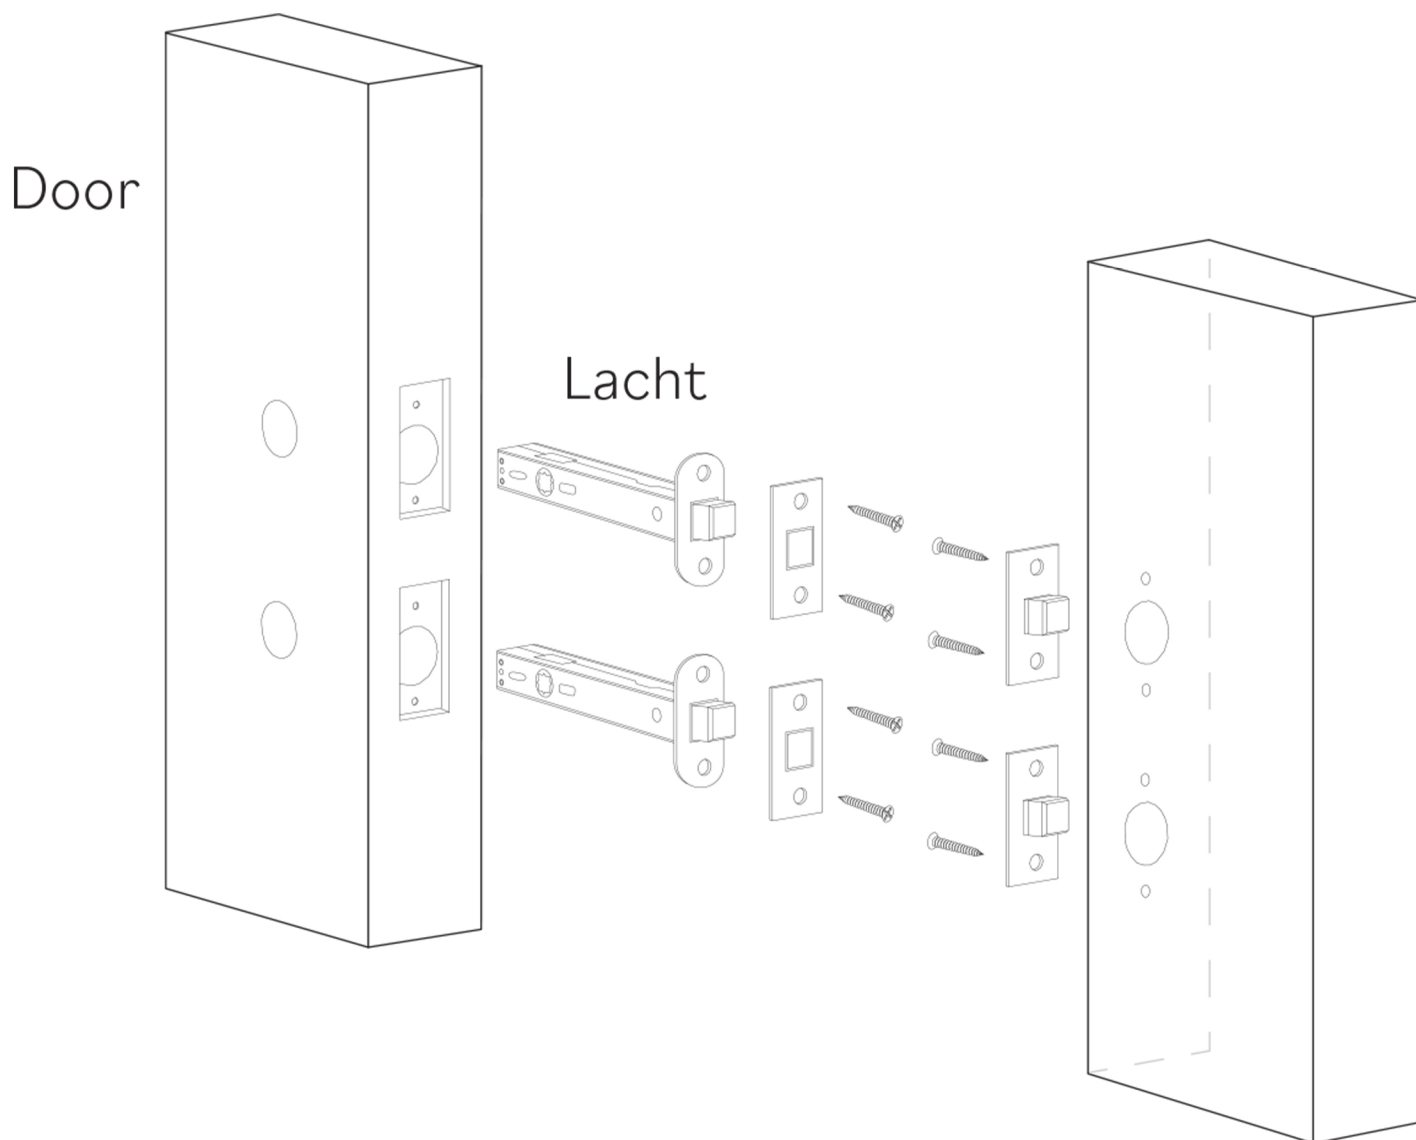

## TONALITA

Category: Door Handle

Material: Brass/Crystal

Dimensions: 5.3"(L) x 2"(W) x 2"(H)

\*Numbers are in millimeters

## PASSAGE

### DOUBLE INSTALLATION

1 for the handle  
1 for the latchbolt