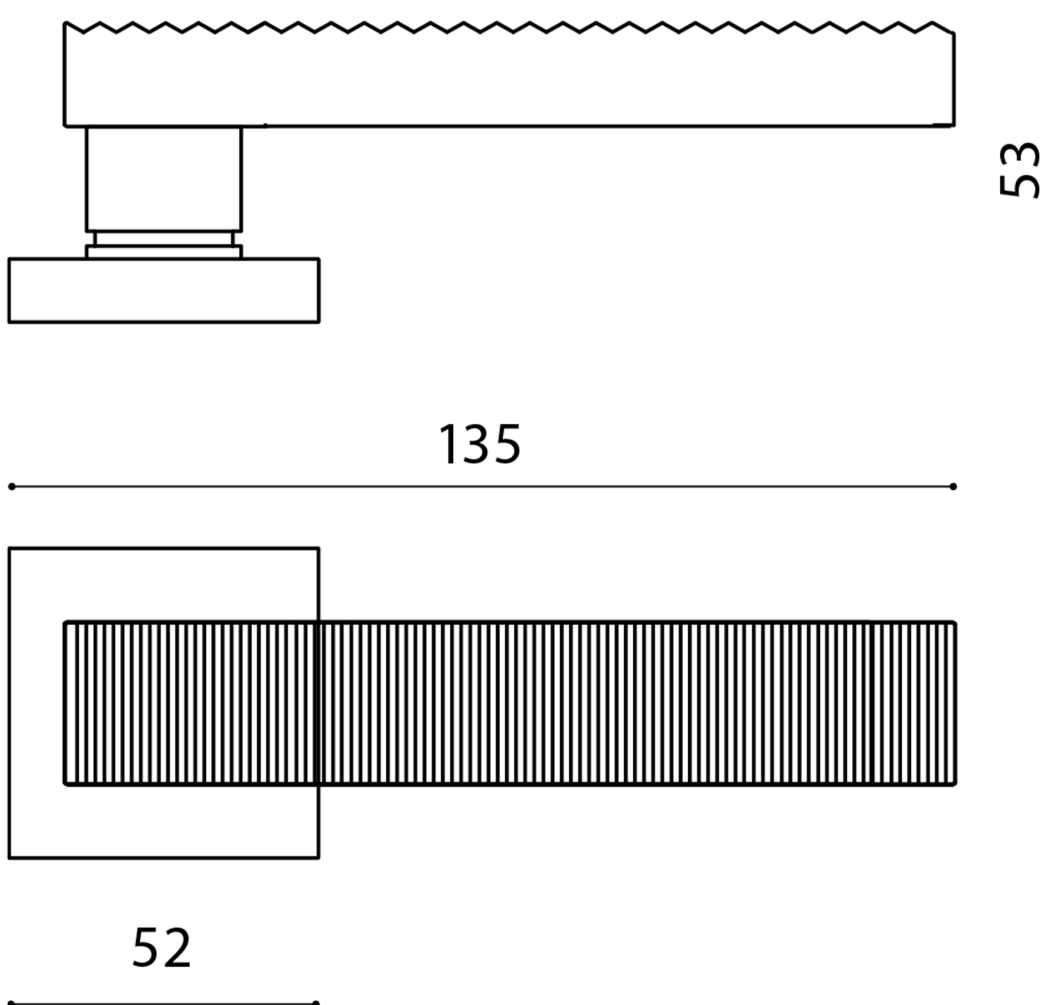

## TONALITA

Category: Door Handle

Material: Brass/Crystal

Dimensions: 5.3"(L) x 2"(W) x 2"(H)

\*Numbers are in millimeters