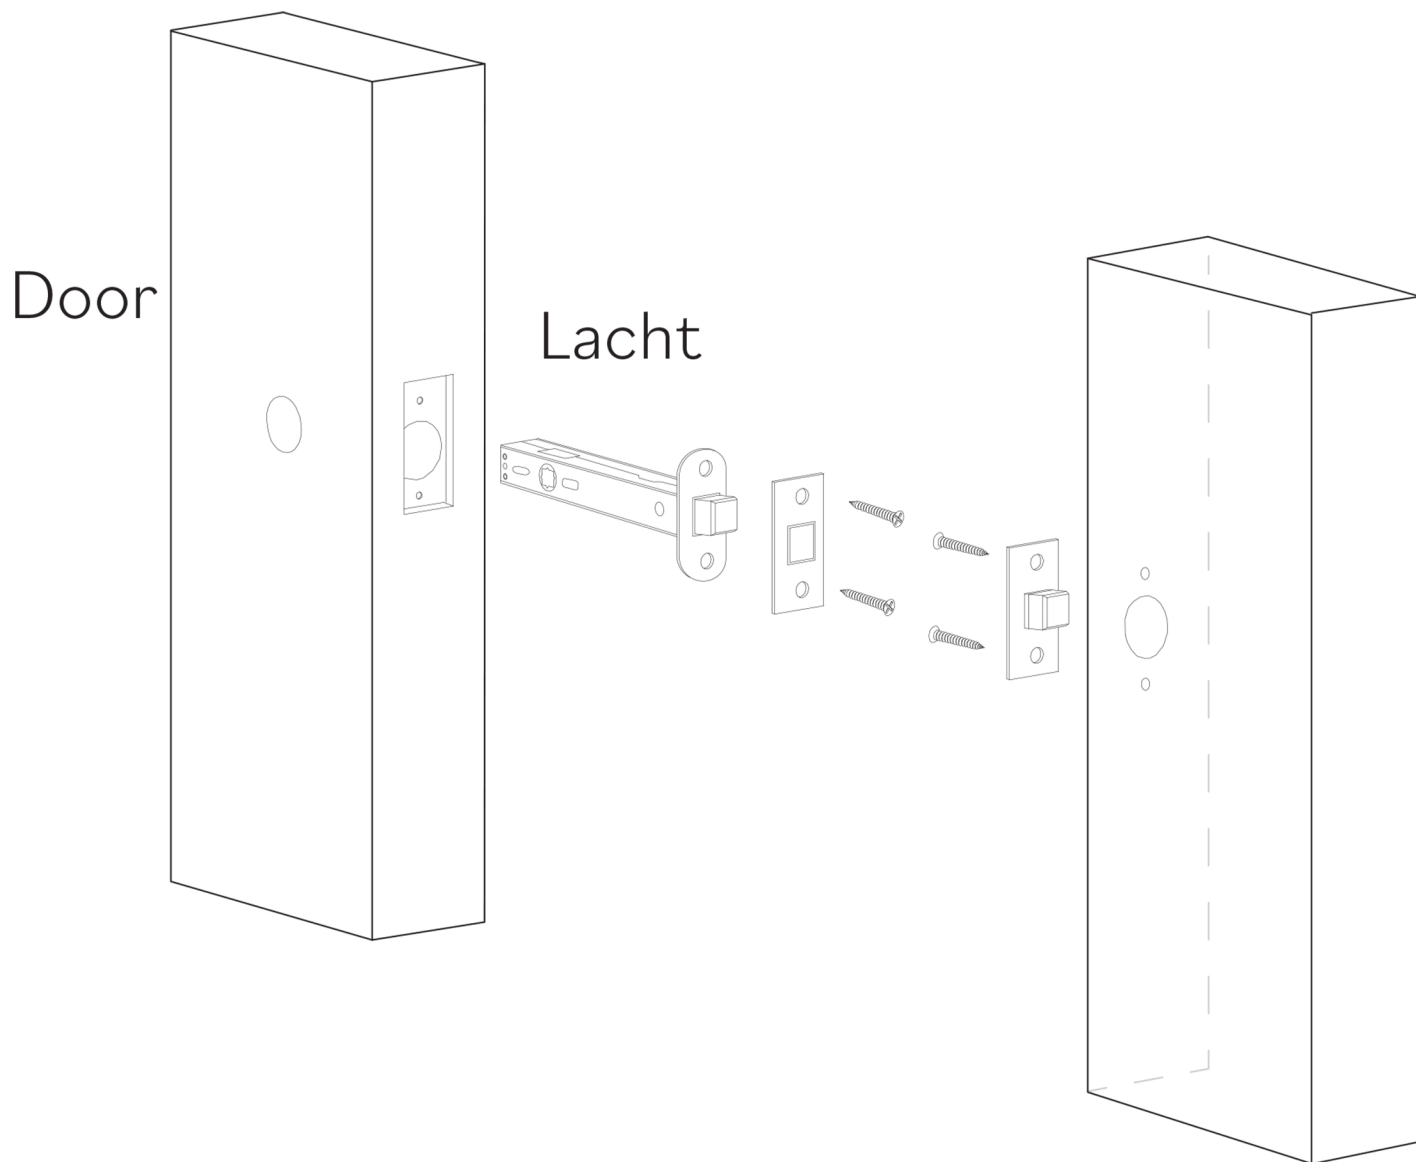

## TONALITA

Category: Door Handle

Material: Brass/Crystal

Dimensions: 5.3"(L) x 2"(W) x 2"(H)

\*Numbers are in millimeters

## PASSAGE

### DOUBLE INSTALLATION

1 for the handle  
1 for the latchbolt