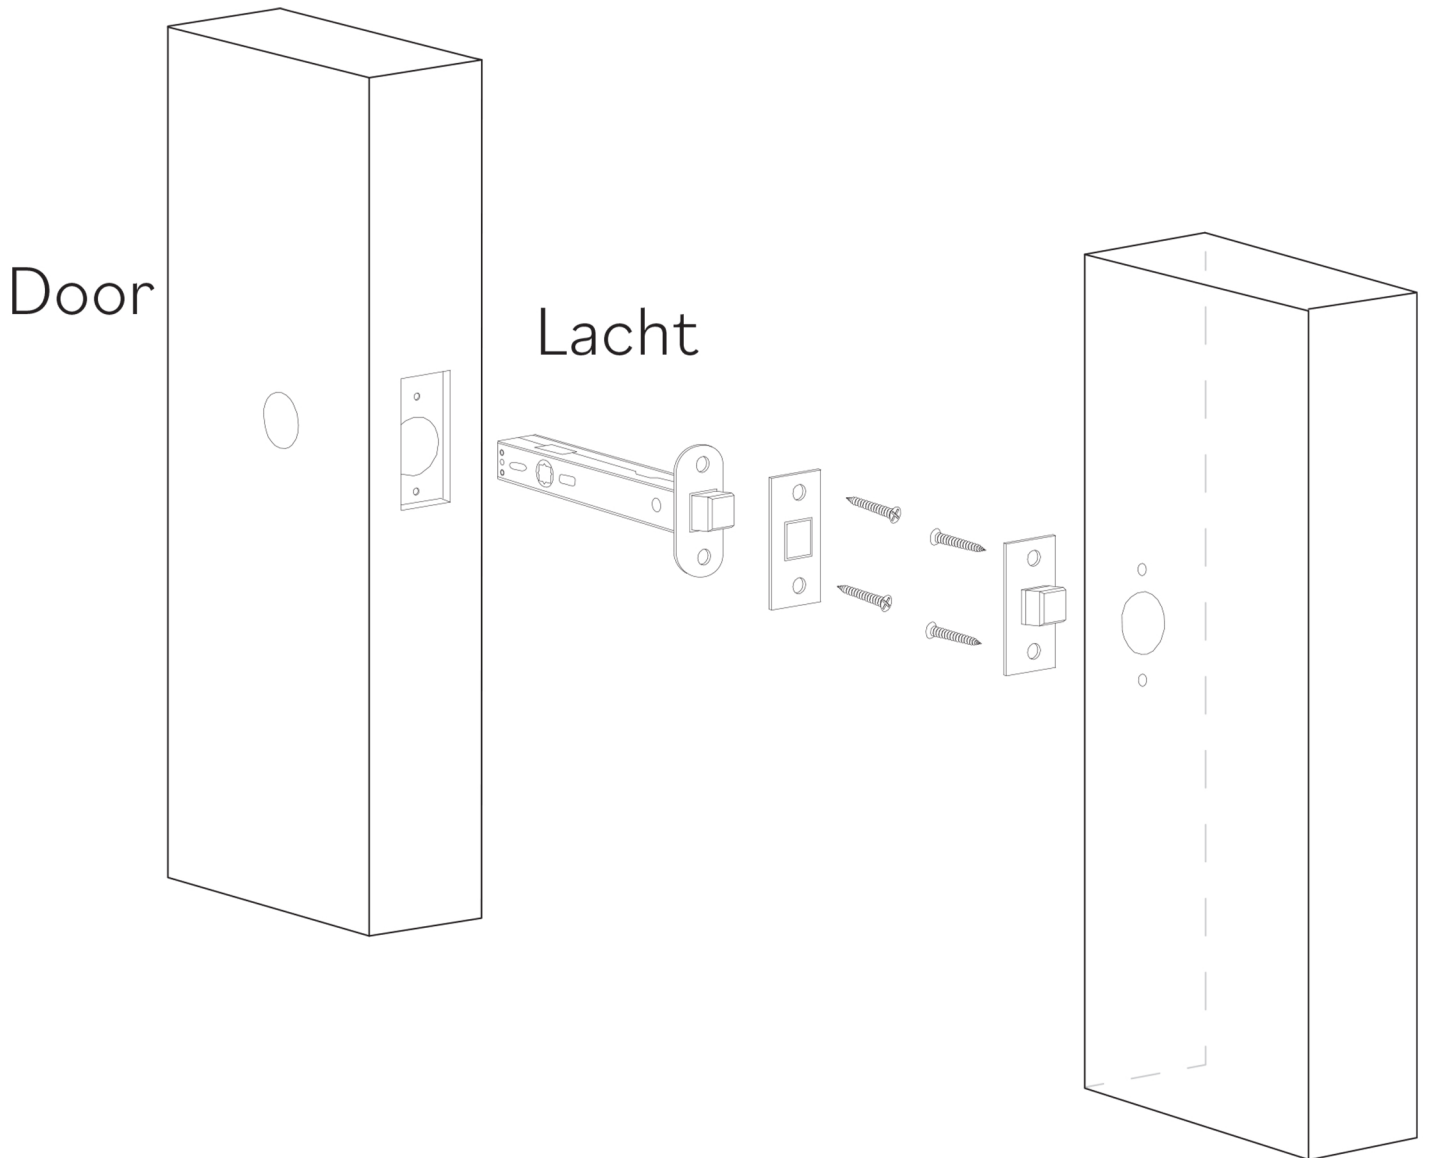

TORNADO

Category: Door Handle

Material: Brass/Crystal

Dimensions: 5.2"(L) x 1.9"(W) x 2.5"(H)

*Numbers are in millimeters

ASSEMBLY INSTRUCTIONS

PASSAGE

ASSEMBLY INSTRUCTIONS PASSAGE WC

DOUBLE INSTALLATION

1 for the handle
1 for the latchbolt

ASSEMBLY INSTRUCTIONS

PRIVACY PIN