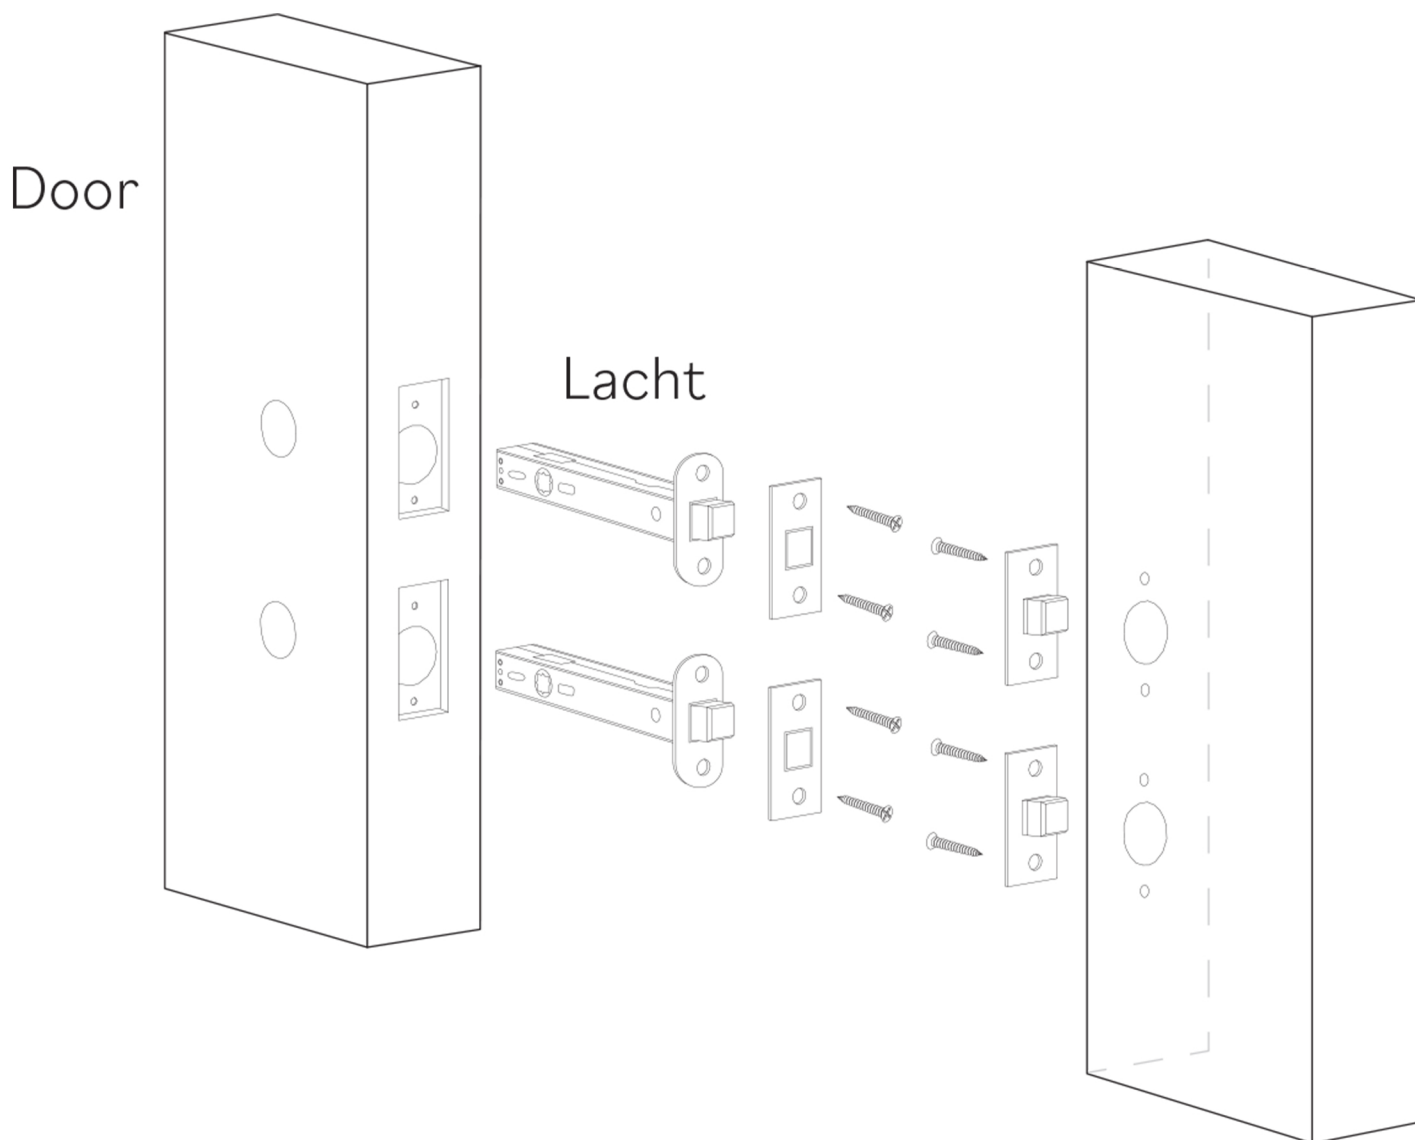

TORNADO

Category: Door Handle

Material: Brass/Crystal

Dimensions: 5.2"(L) x 1.9"(W) x 2.5"(H)

*Numbers are in millimeters

ASSEMBLY INSTRUCTIONS

PASSAGE

ASSEMBLY INSTRUCTIONS PASSAGE WC

DOUBLE INSTALLATION

1 for the handle
1 for the latchbolt

ASSEMBLY INSTRUCTIONS

PRIVACY PIN