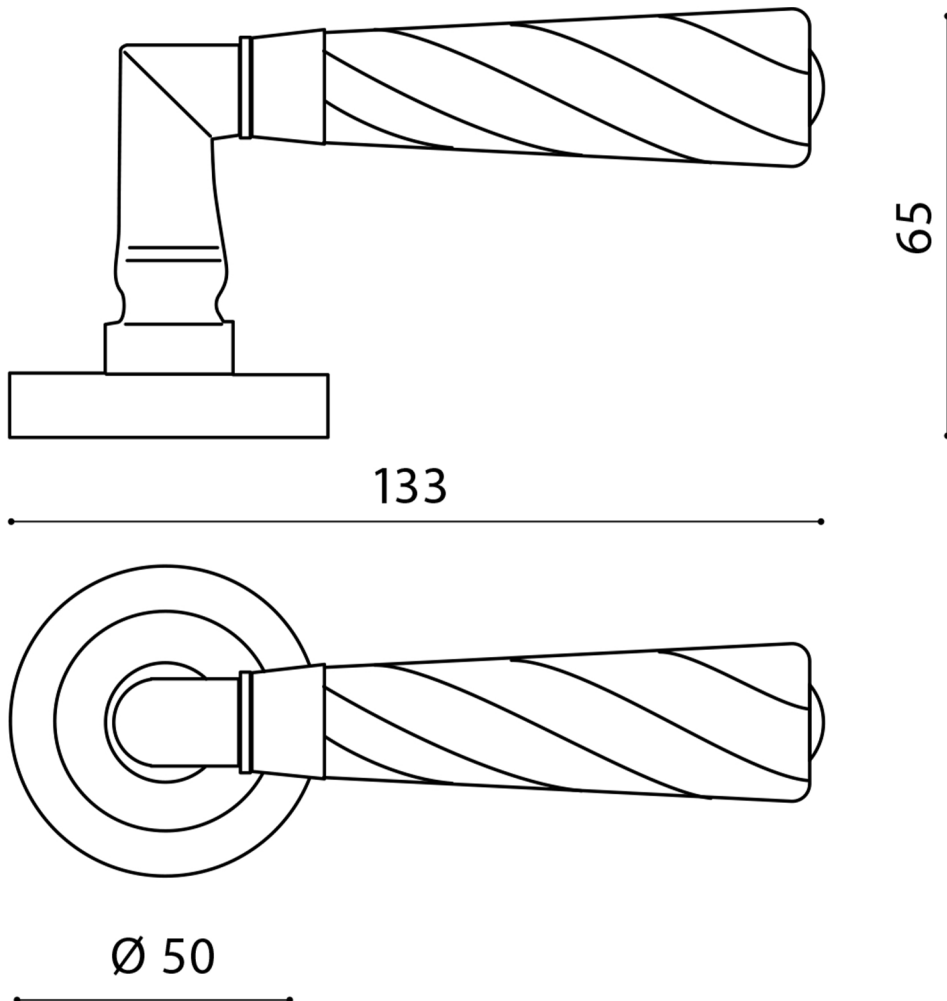

TORNADO

Category: Door Handle

Material: Brass/Crystal

Dimensions: 5.2"(L) x 1.9"(W) x 2.5"(H)

*Numbers are in millimeters

ASSEMBLY INSTRUCTIONS

PASSAGE

ASSEMBLY INSTRUCTIONS PASSAGE WC

DOUBLE INSTALLATION

1 for the handle
1 for the latchbolt

ASSEMBLY INSTRUCTIONS

PRIVACY PIN