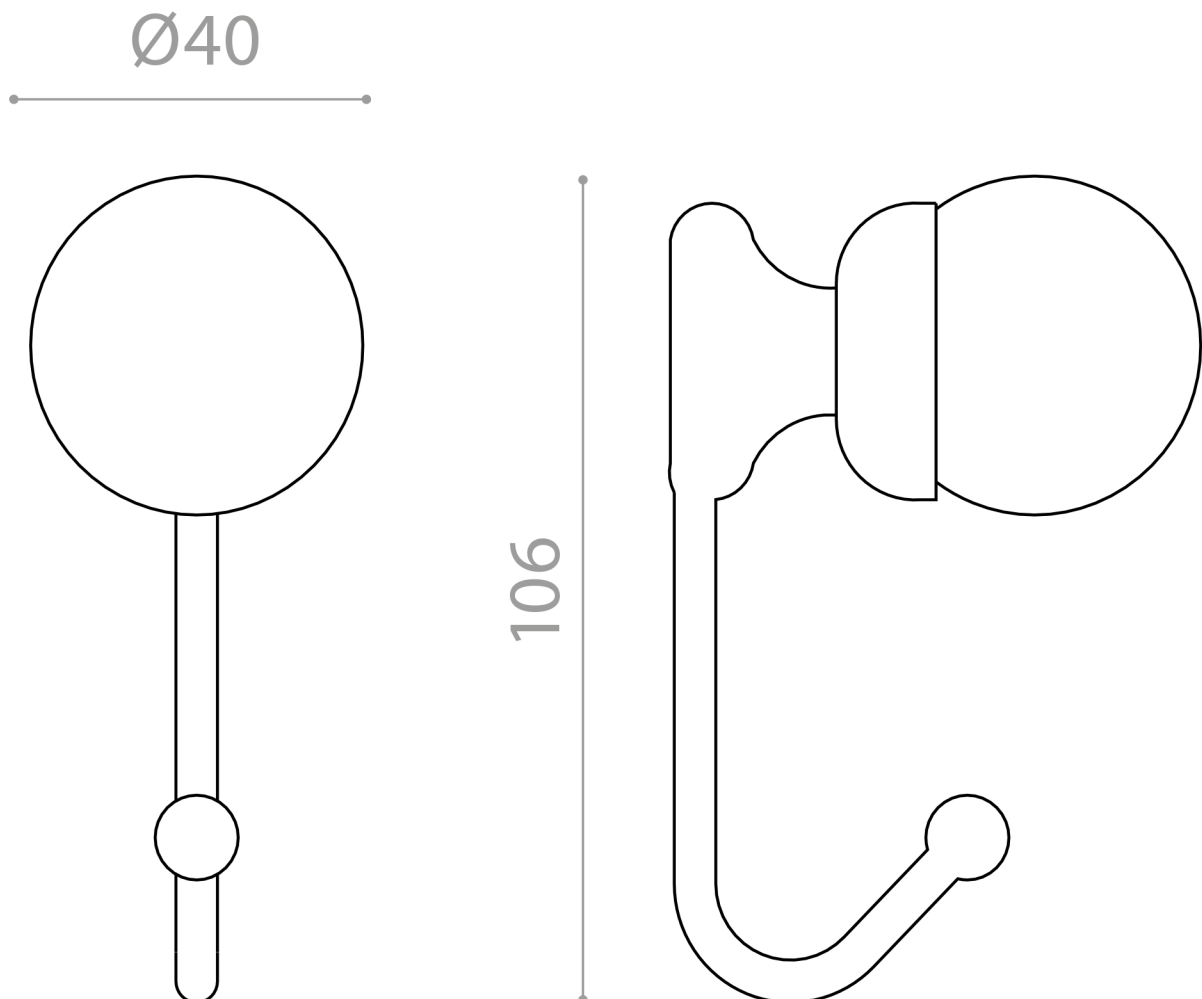

## ASTRO

Category: Hook

Material: Crystal/Brass

Dimensions: 4.1" (L) x 1.5" (W)

\*Numbers are in millimeters