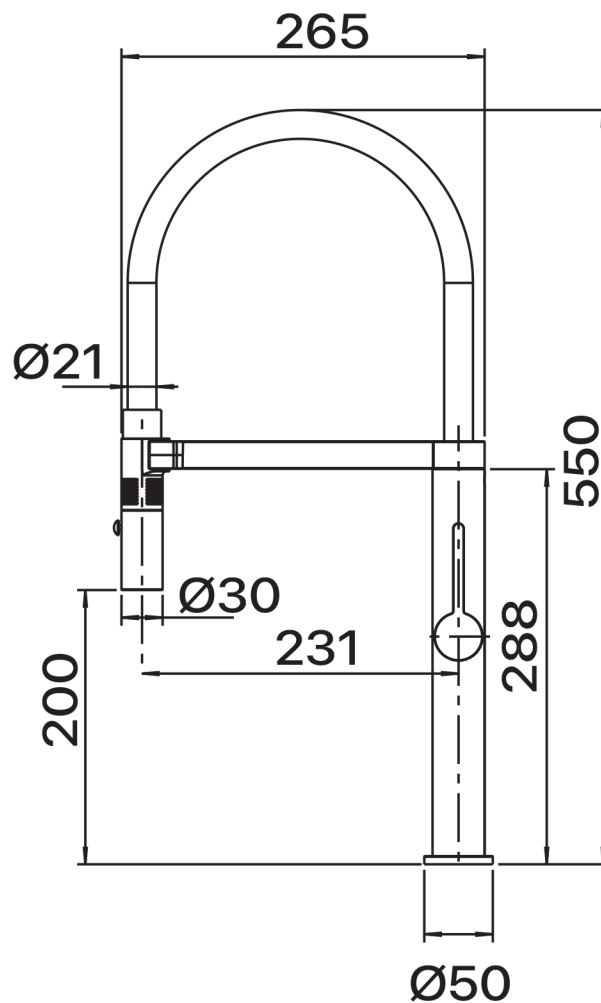

CURVA

Category: Kitchen Faucet

Material: Lead-Free Brass

Dimensions: 10.4" (L) x 21.6" (H)

Description: Sink Mixer magnet
pull-out spray 2 jets

*Numbers are in millimeters